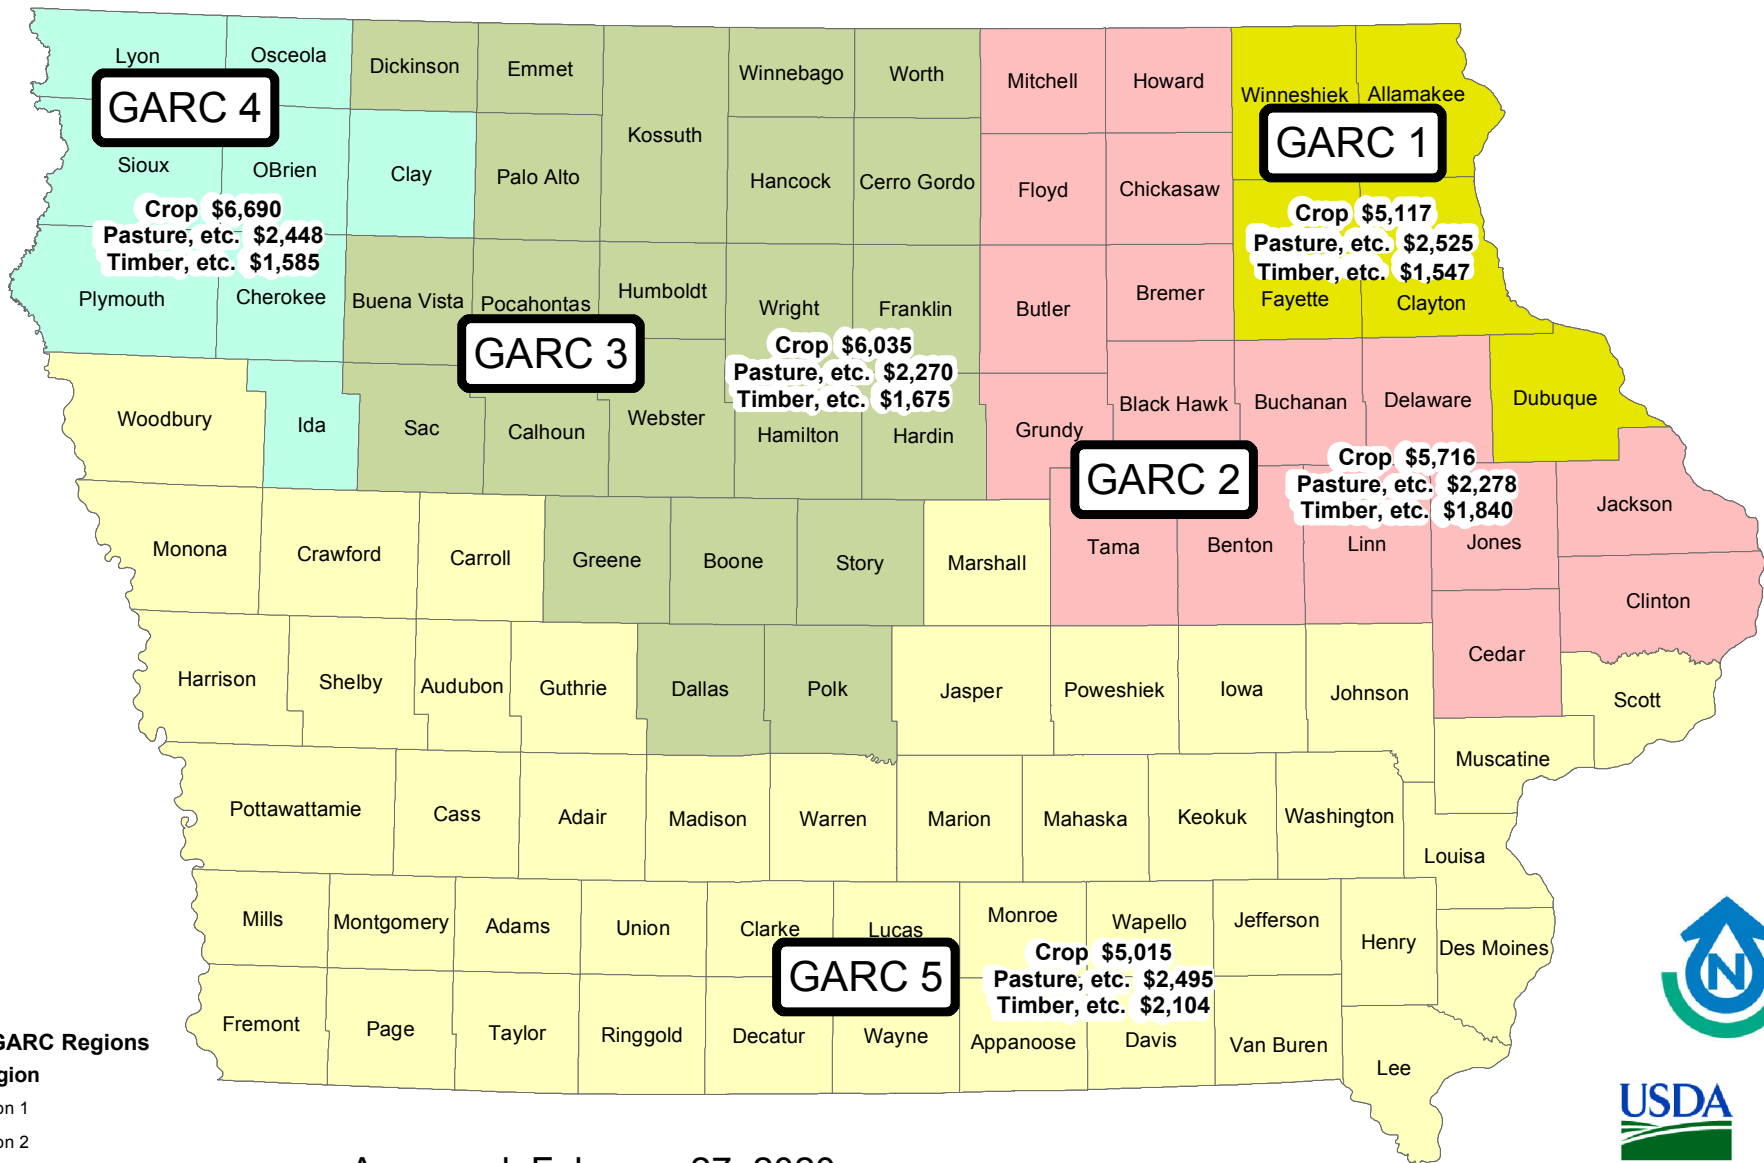

Iowa ACEP-WRE & EWPP-FPE Geographic Area Rate Caps (GARC) - FY20

- Legend**
FY20 IA GARC Regions
GARC Region
- Region 1
 - Region 2
 - Region 3
 - Region 4
 - Region 5

Approved February 27, 2020

Applicable acres 30-600 application size

United States Department of Agriculture
 Natural Resources Conservation Service