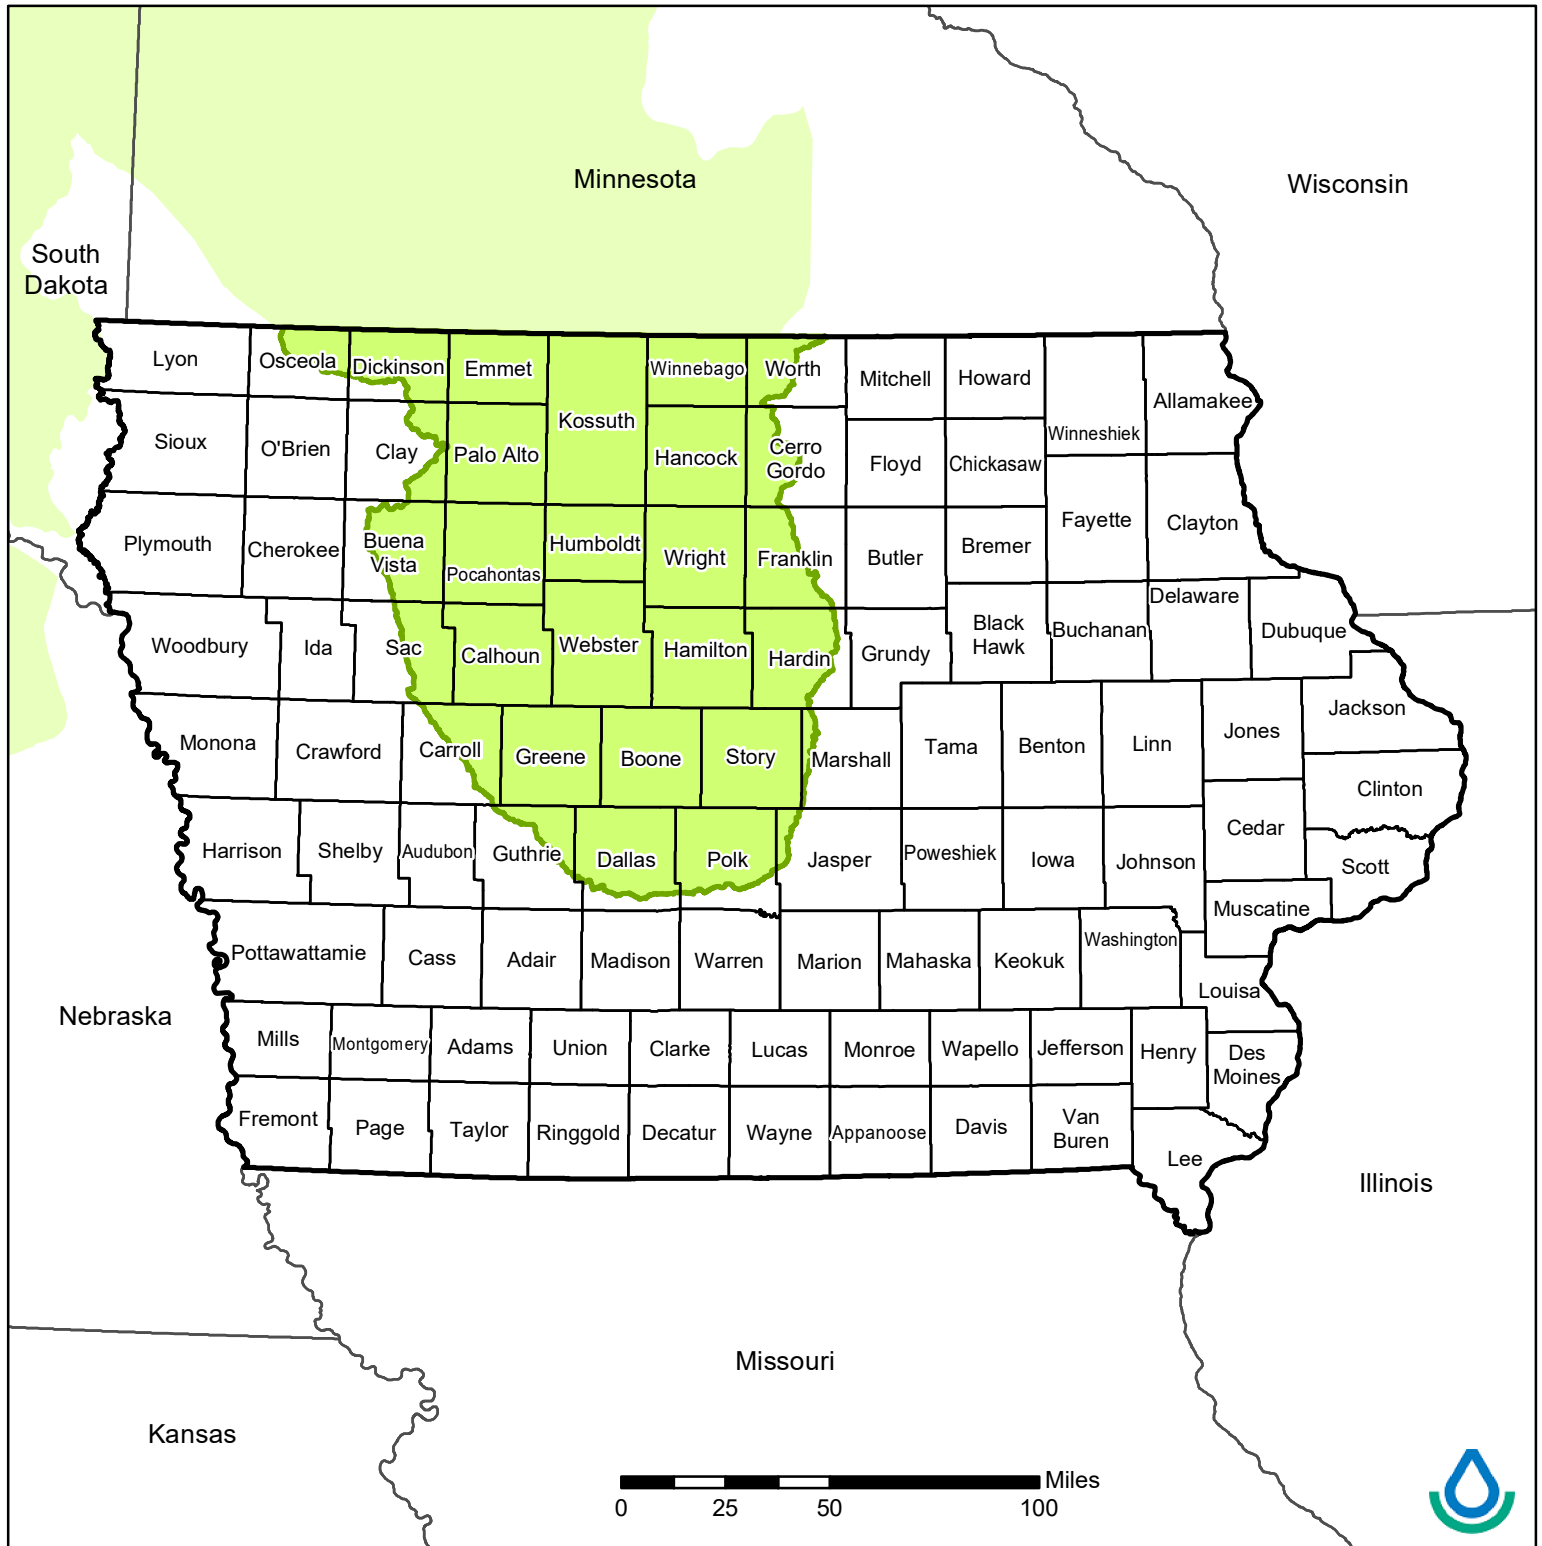

United States Department of Agriculture

Prairie Pothole Region Iowa

Iowa Natural Resources Conservation Service

 Iowa - Prairie Pothole Region

Maps are for graphical purposes only. They do not represent a legal survey. USDA is an equal opportunity provider, employer, and lender.