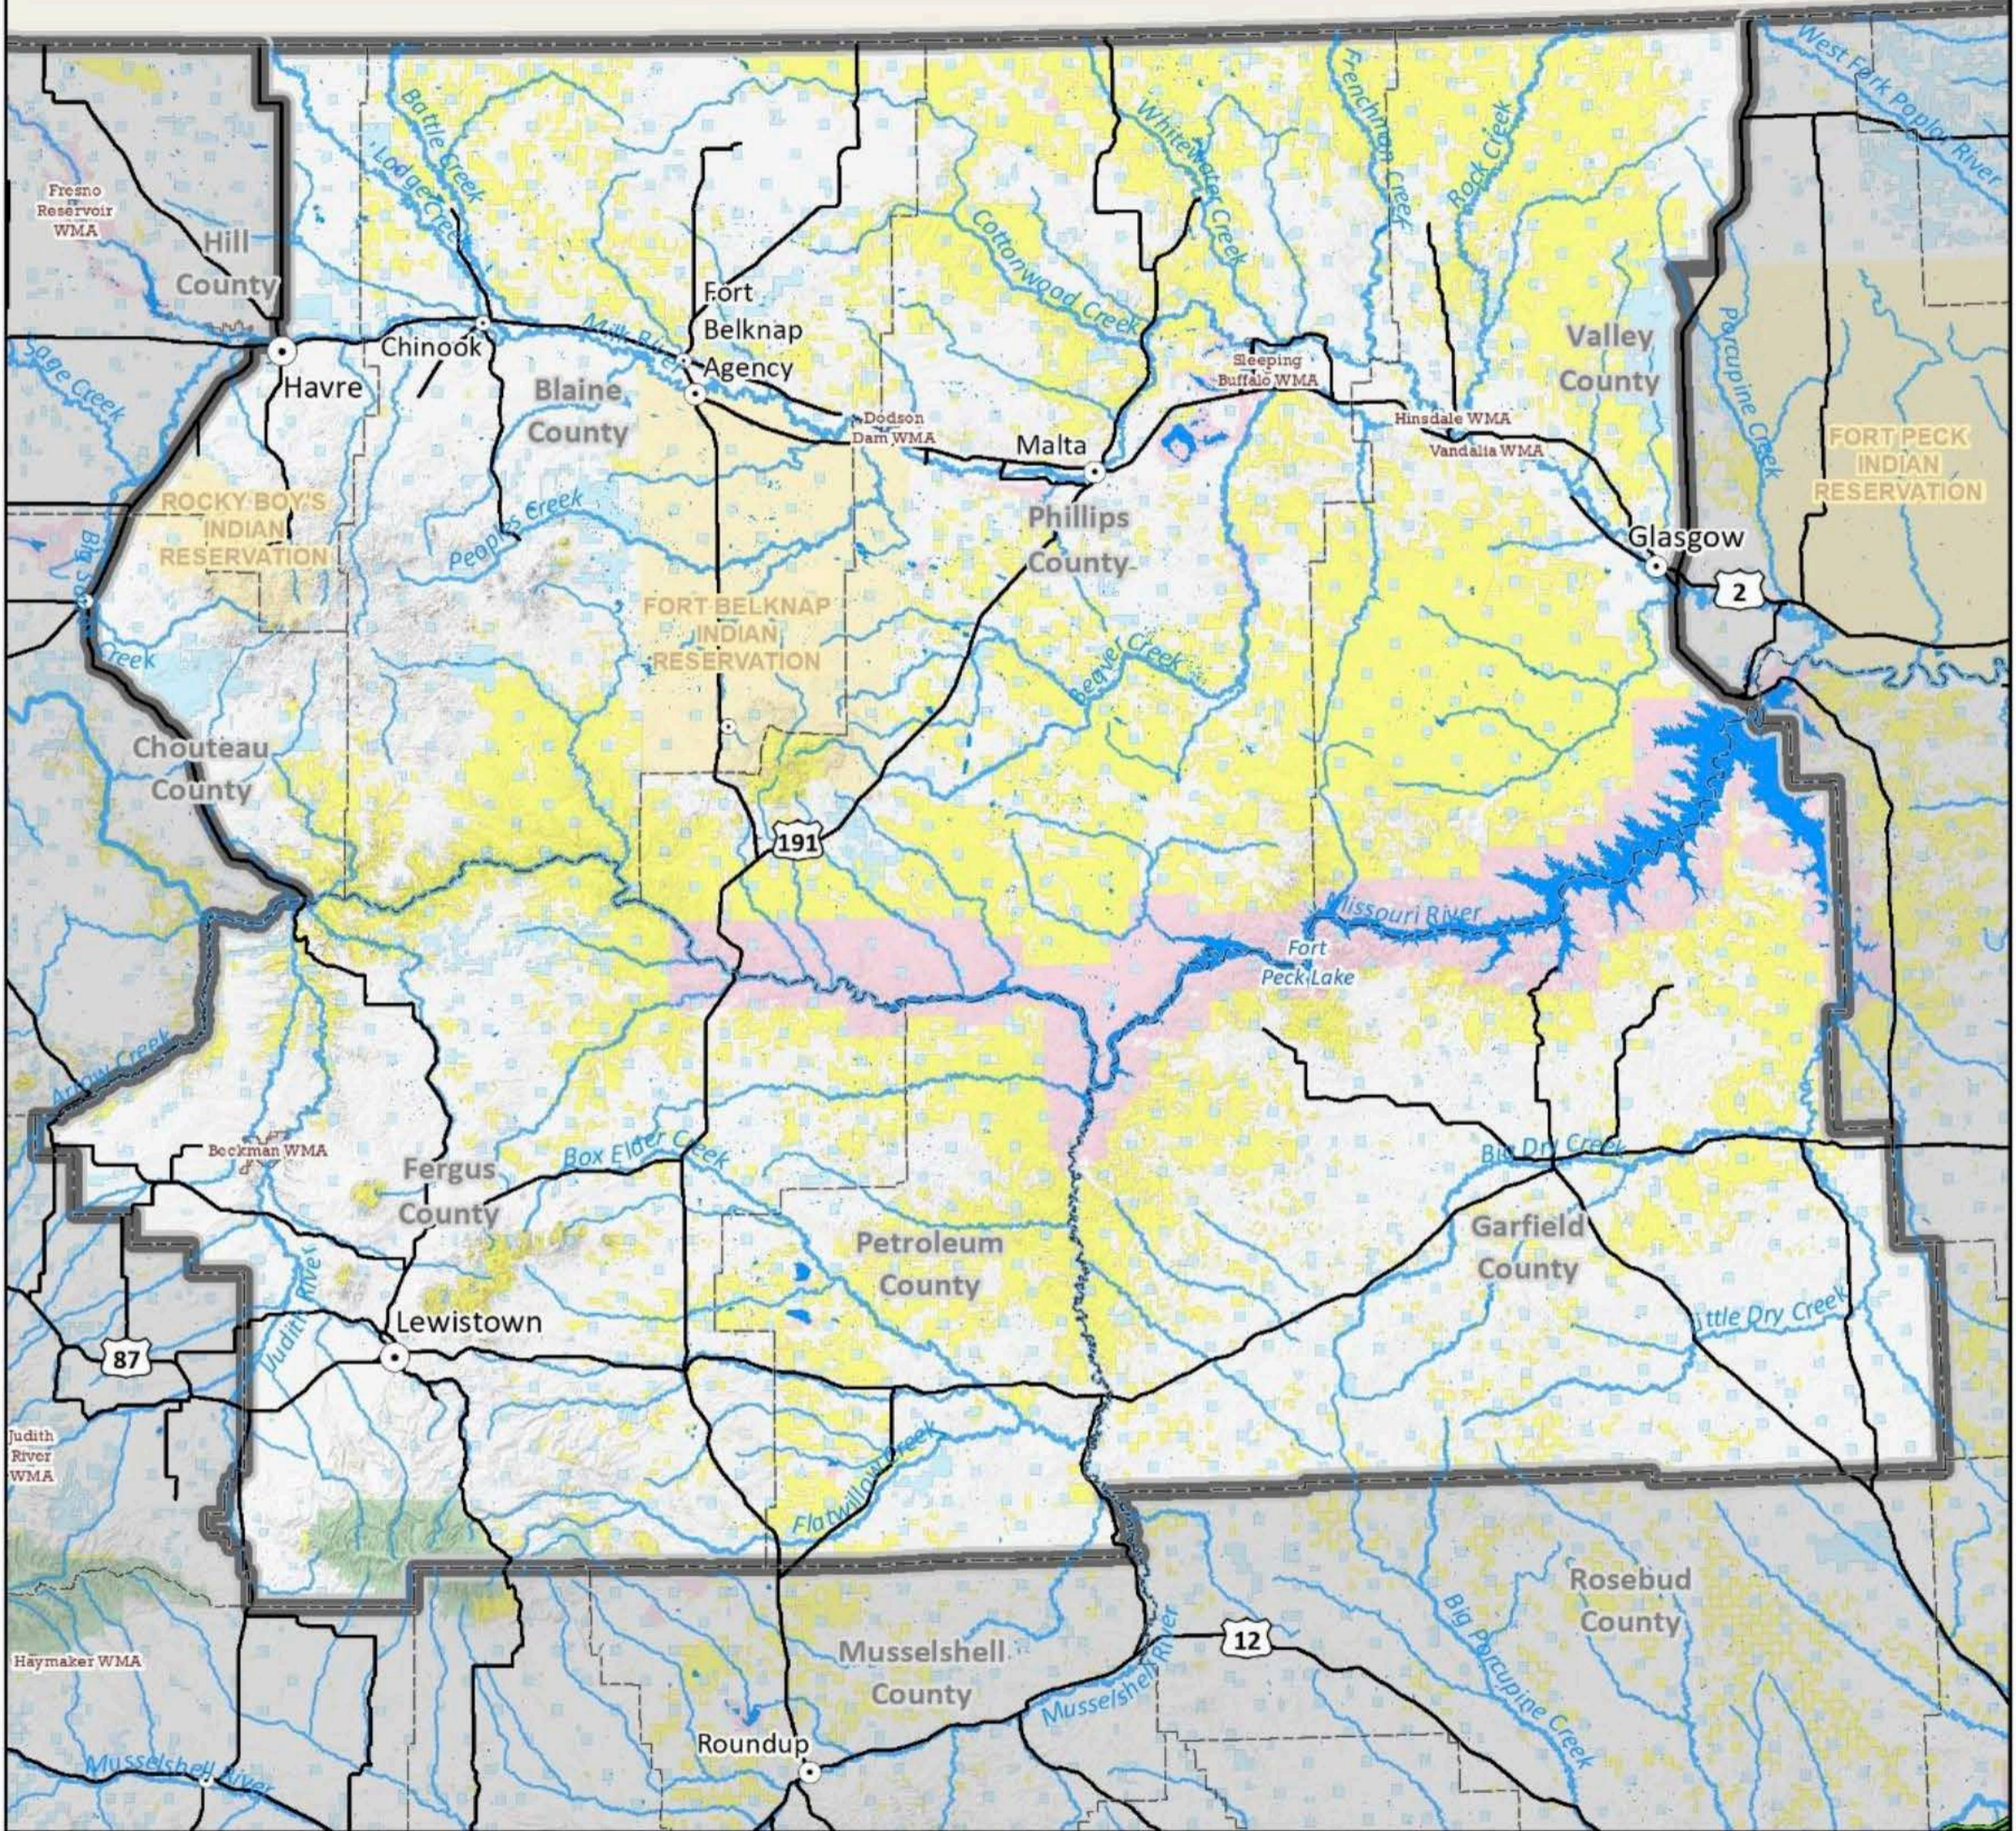

Priority Big-Game Winter Range and Migration Corridors MONTANA FWP

D. Canadian Border to Fort Peck Reservoir

CANADA

-  Priority Area
-  County Boundary
-  US Bureau of Land Management
-  Other Federal Land
-  US Forest Service
-  Montana Fish, Wildlife & Parks
-  Montana State Trust Land

9/9/2019