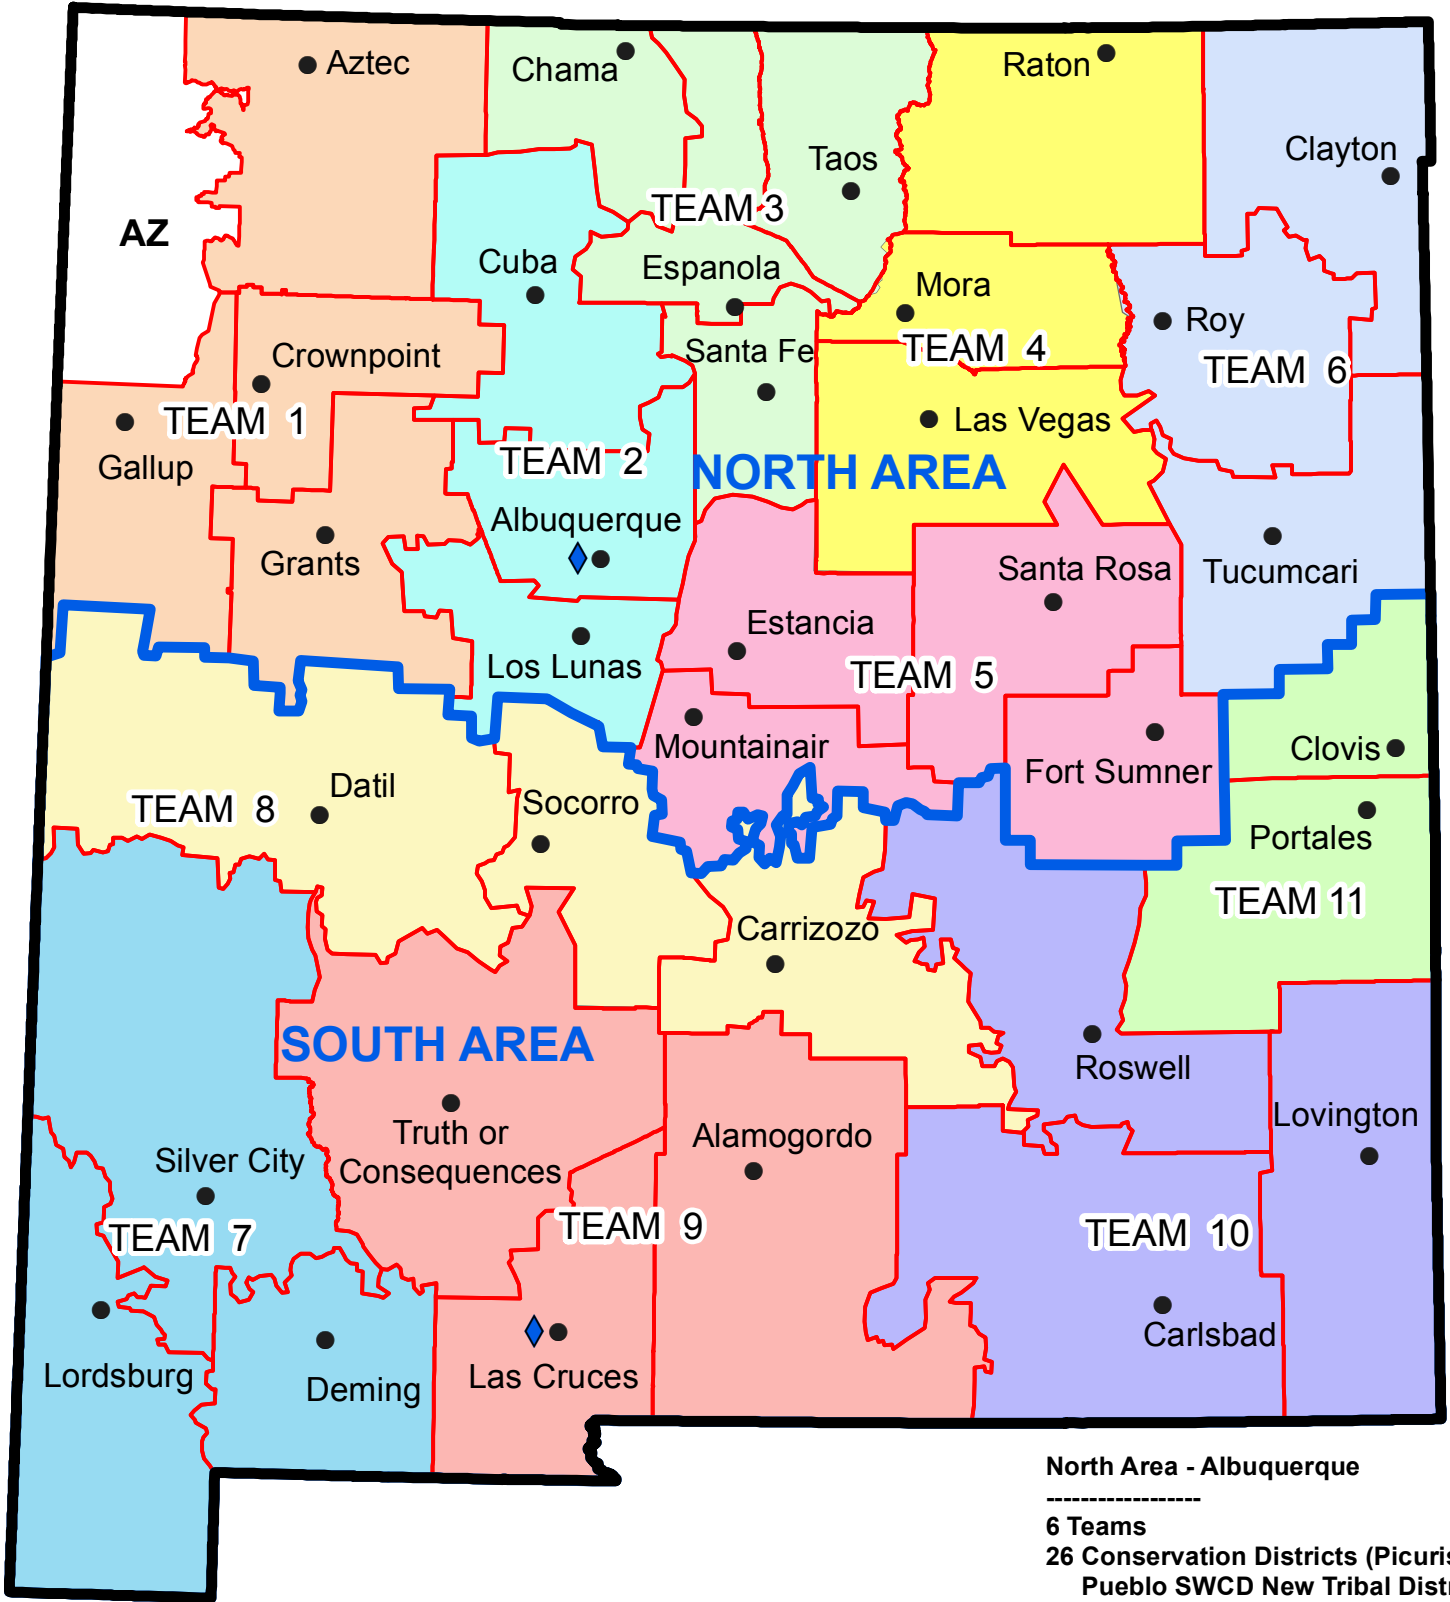

NRCS - New Mexico Administrative Areas

North Area - Albuquerque

 6 Teams
 26 Conservation Districts (Picuris
 Pueblo SWCD New Tribal District)
 23 Nations, Tribes, and Pueblos

South Area - Las Cruces

 5 Teams
 22 Conservation Districts
 2 Nations, Tribes, and Pueblos