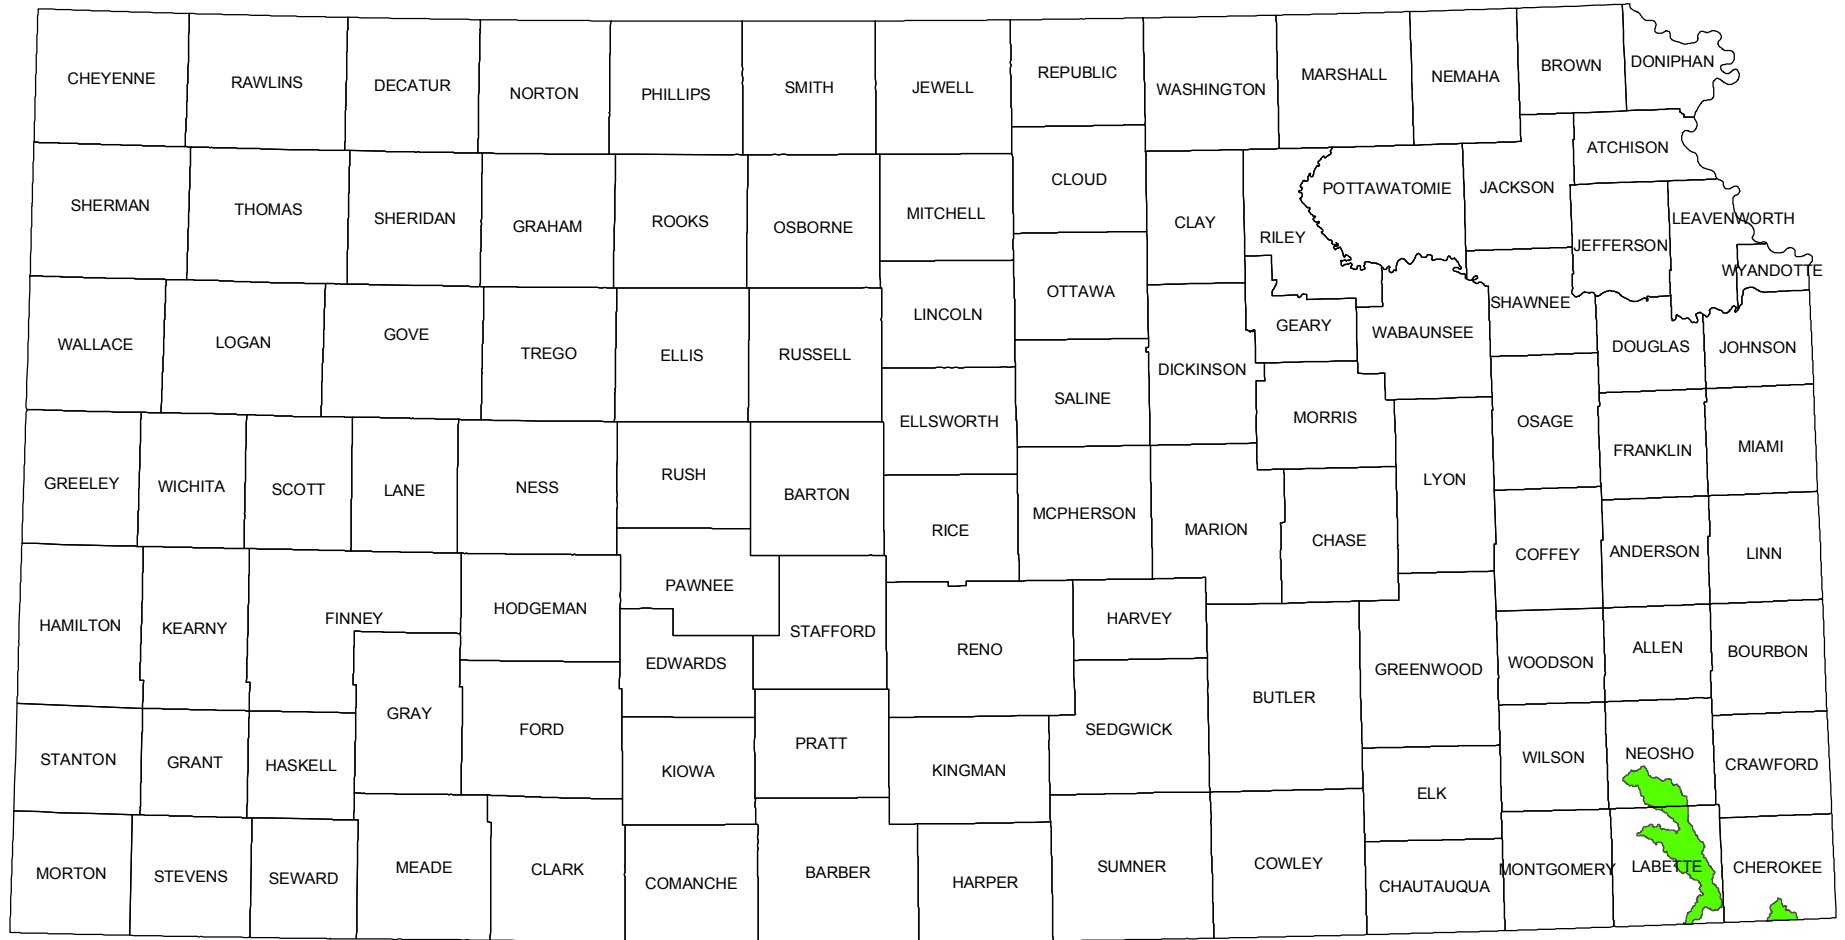

Kansas

Regional Conservation Partnership Program - EQIP

Middle and Lower Neosho River Water Quality Project

 Water Quality Project Area