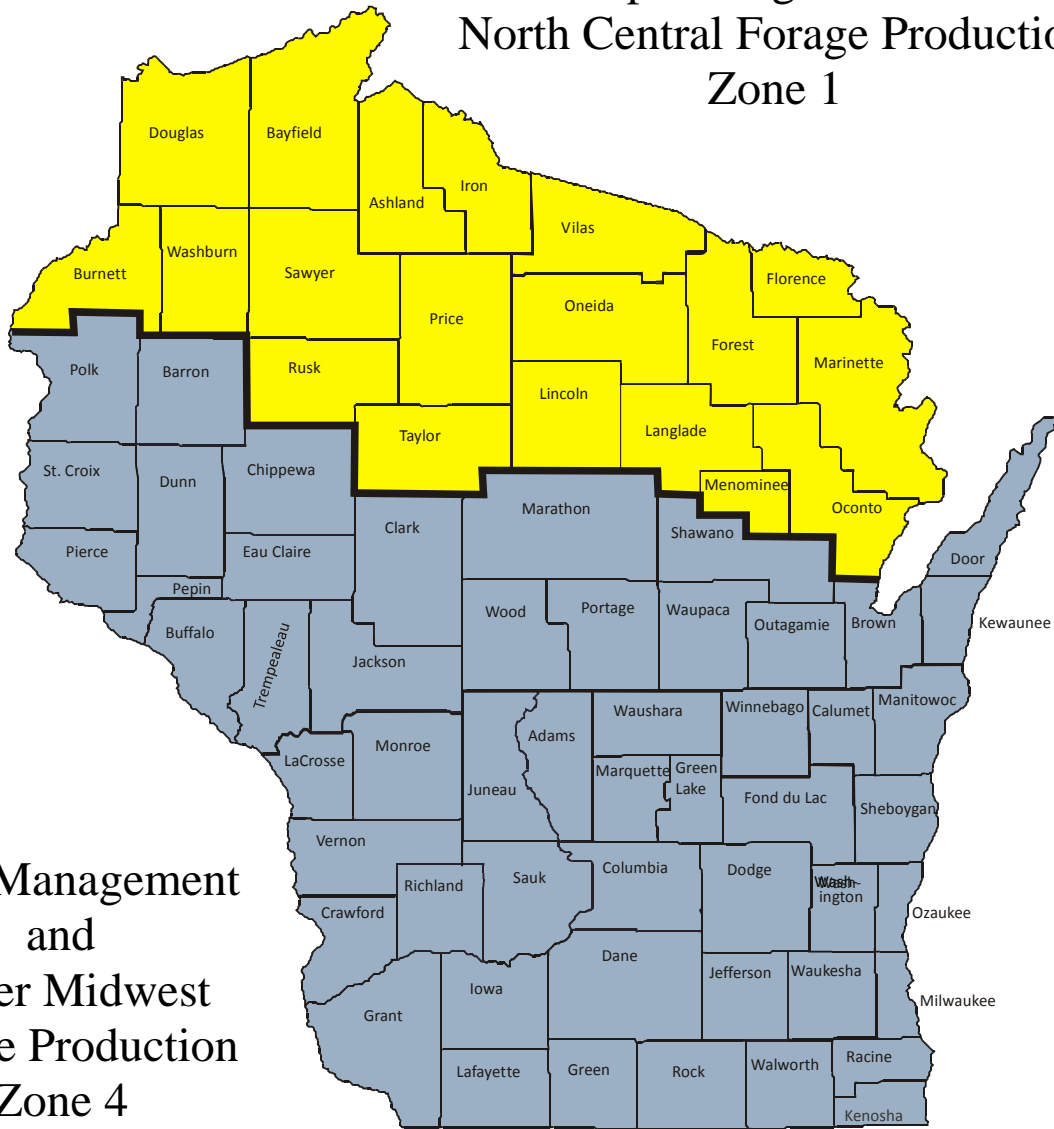

RUSLE2 and WEPS

Crop Management and North Central Forage Production Zone 1

Crop Management and Upper Midwest Forage Production Zone 4