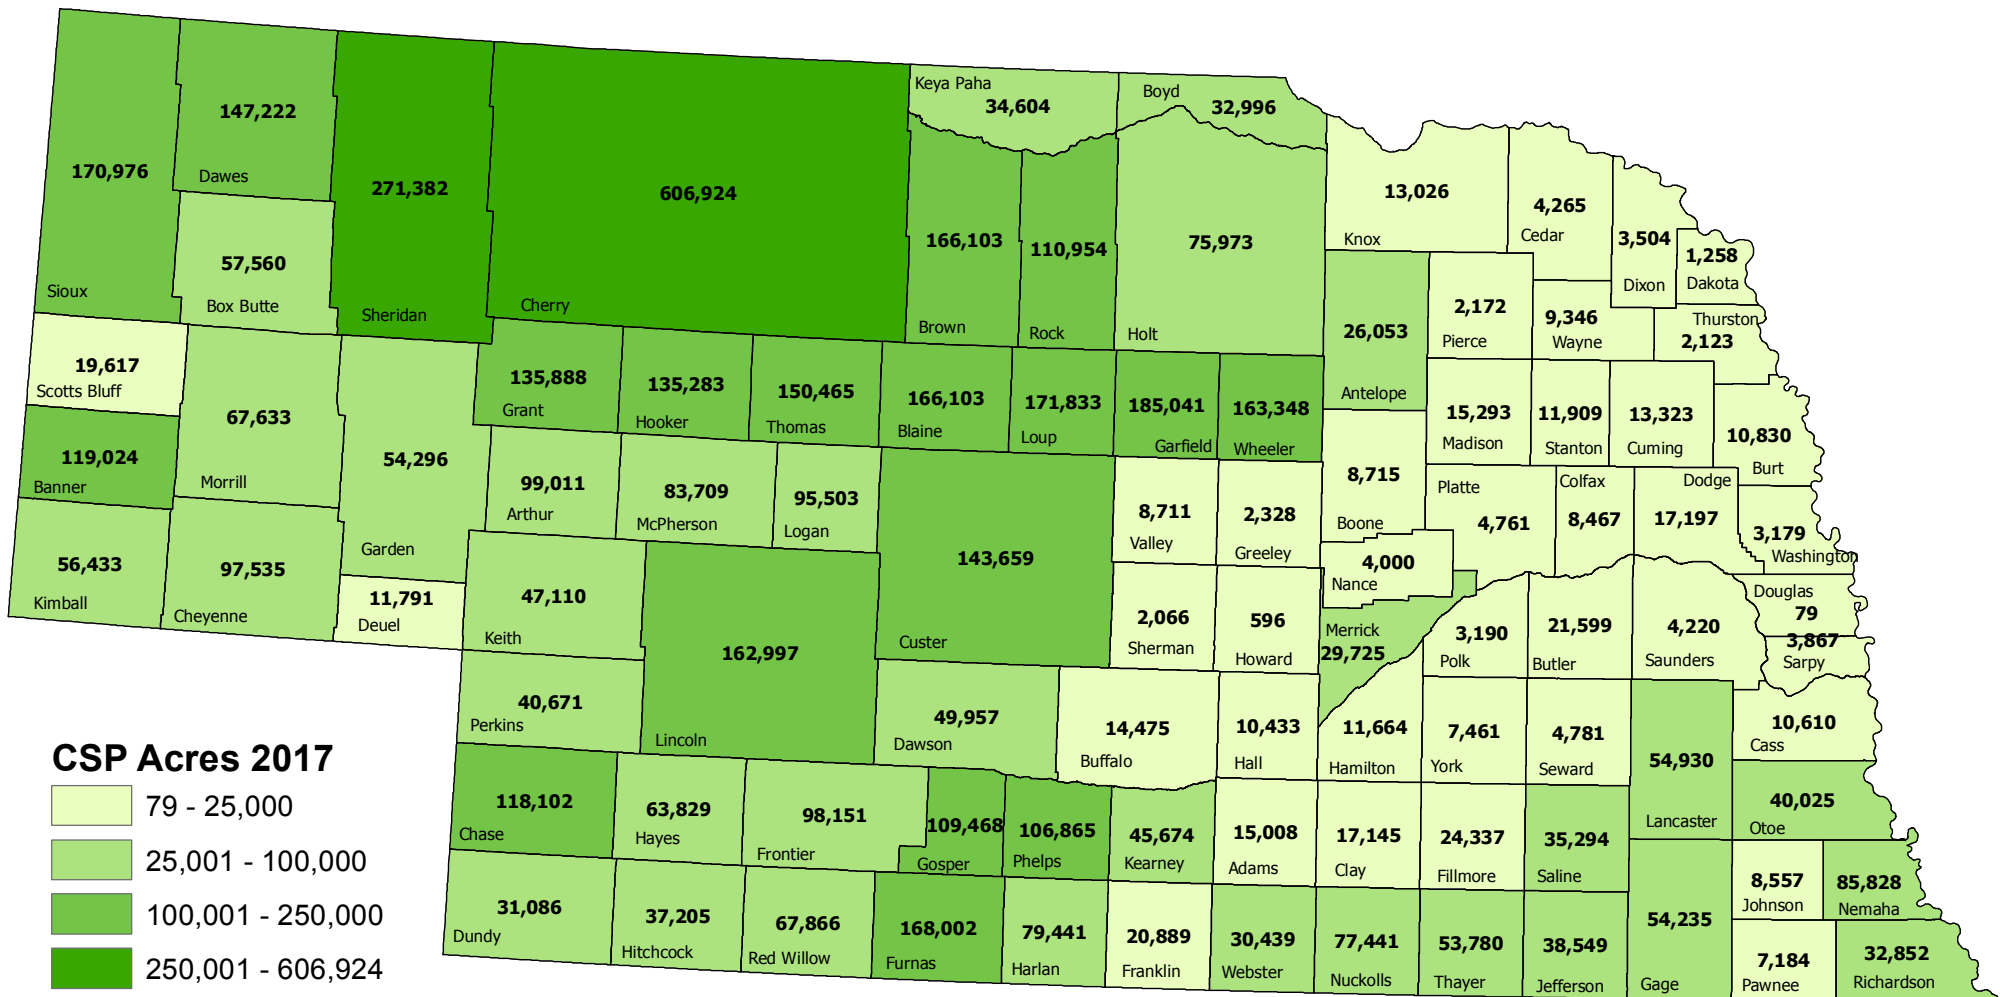

Active CSP Acres

CSP Acres 2017

- 79 - 25,000
- 25,001 - 100,000
- 100,001 - 250,000
- 250,001 - 606,924