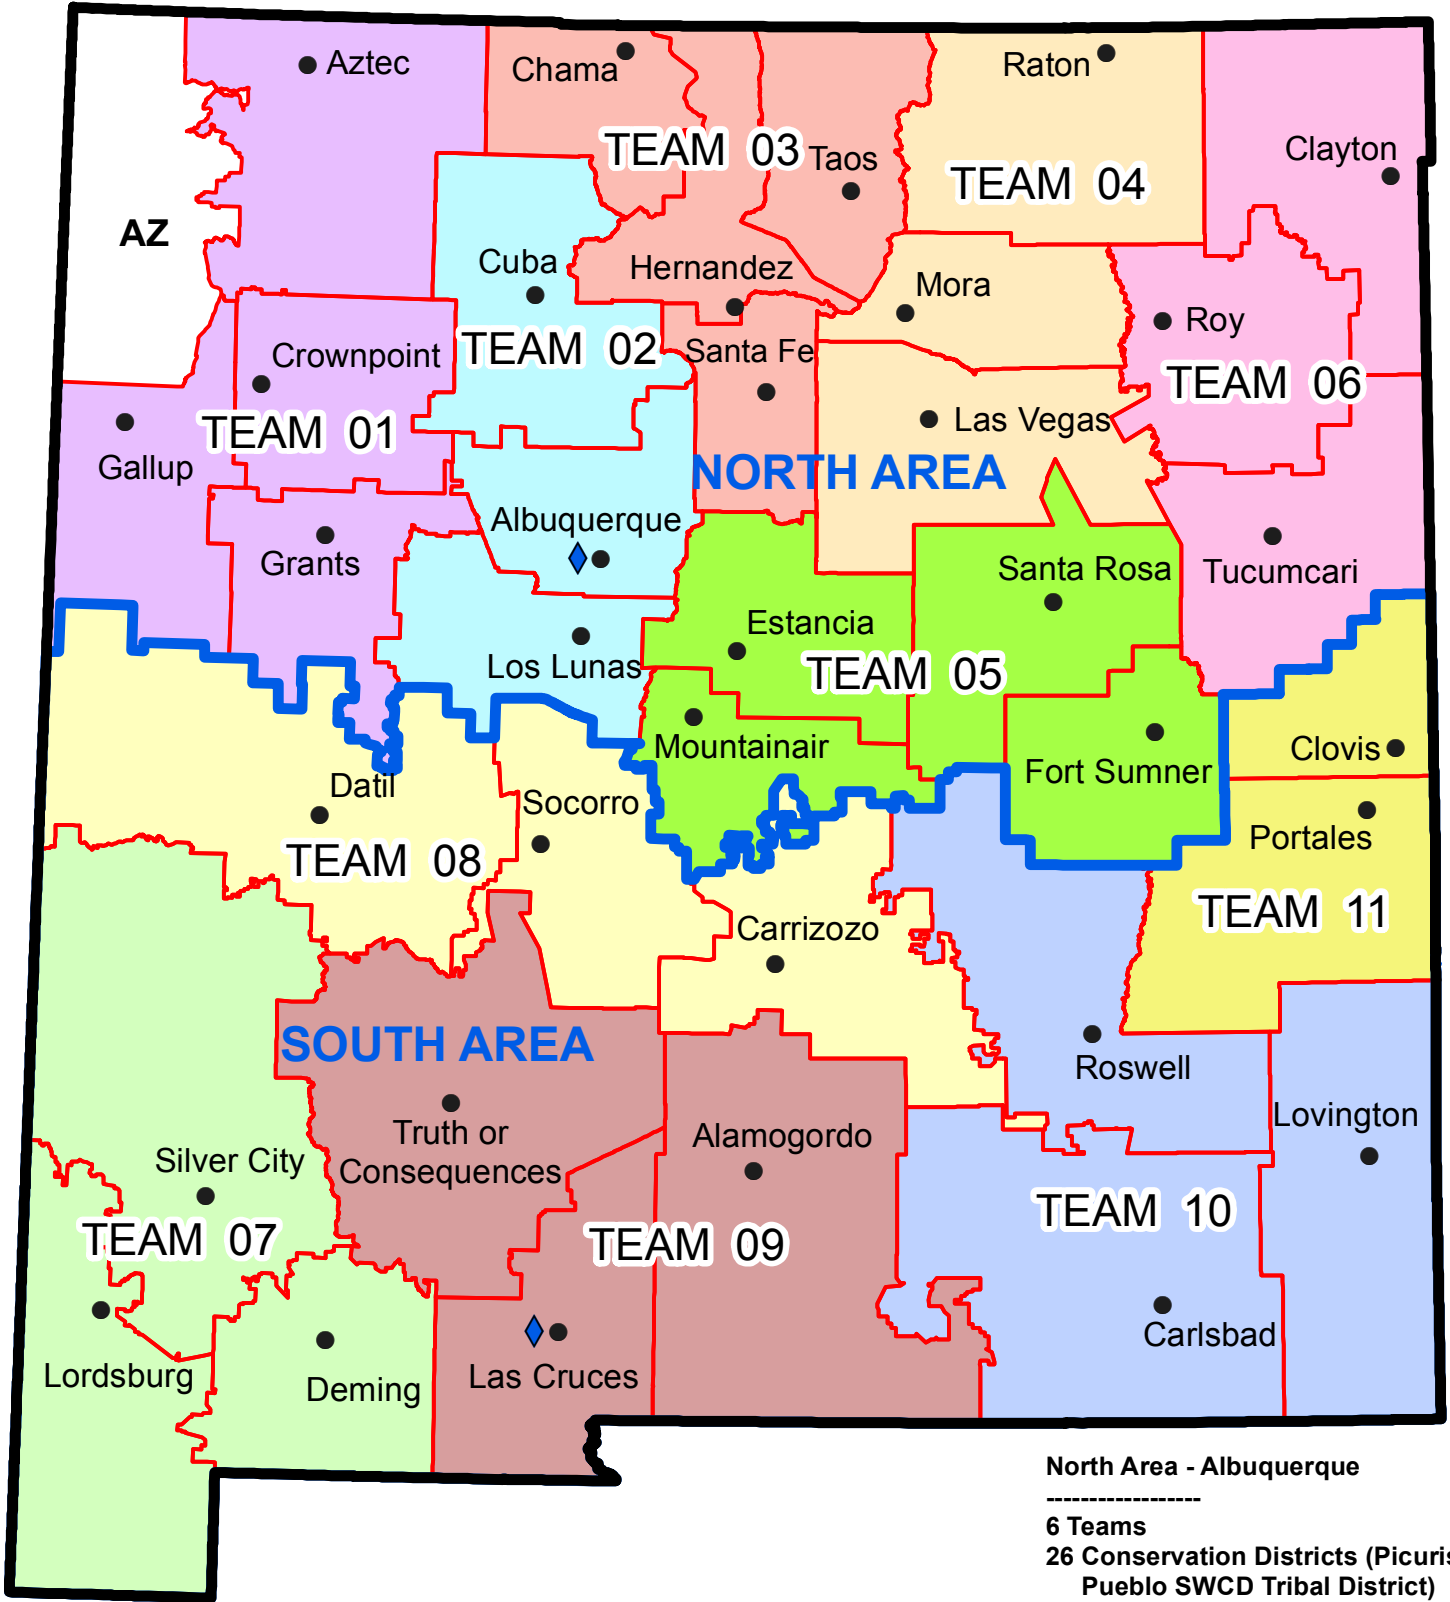

NRCS - New Mexico Administrative Areas

North Area - Albuquerque

 6 Teams
 26 Conservation Districts (Picuris
 Pueblo SWCD Tribal District)
 23 Nations, Tribes, and Pueblos

South Area - Las Cruces

 5 Teams
 22 Conservation Districts
 2 Nations, Tribes, and Pueblos