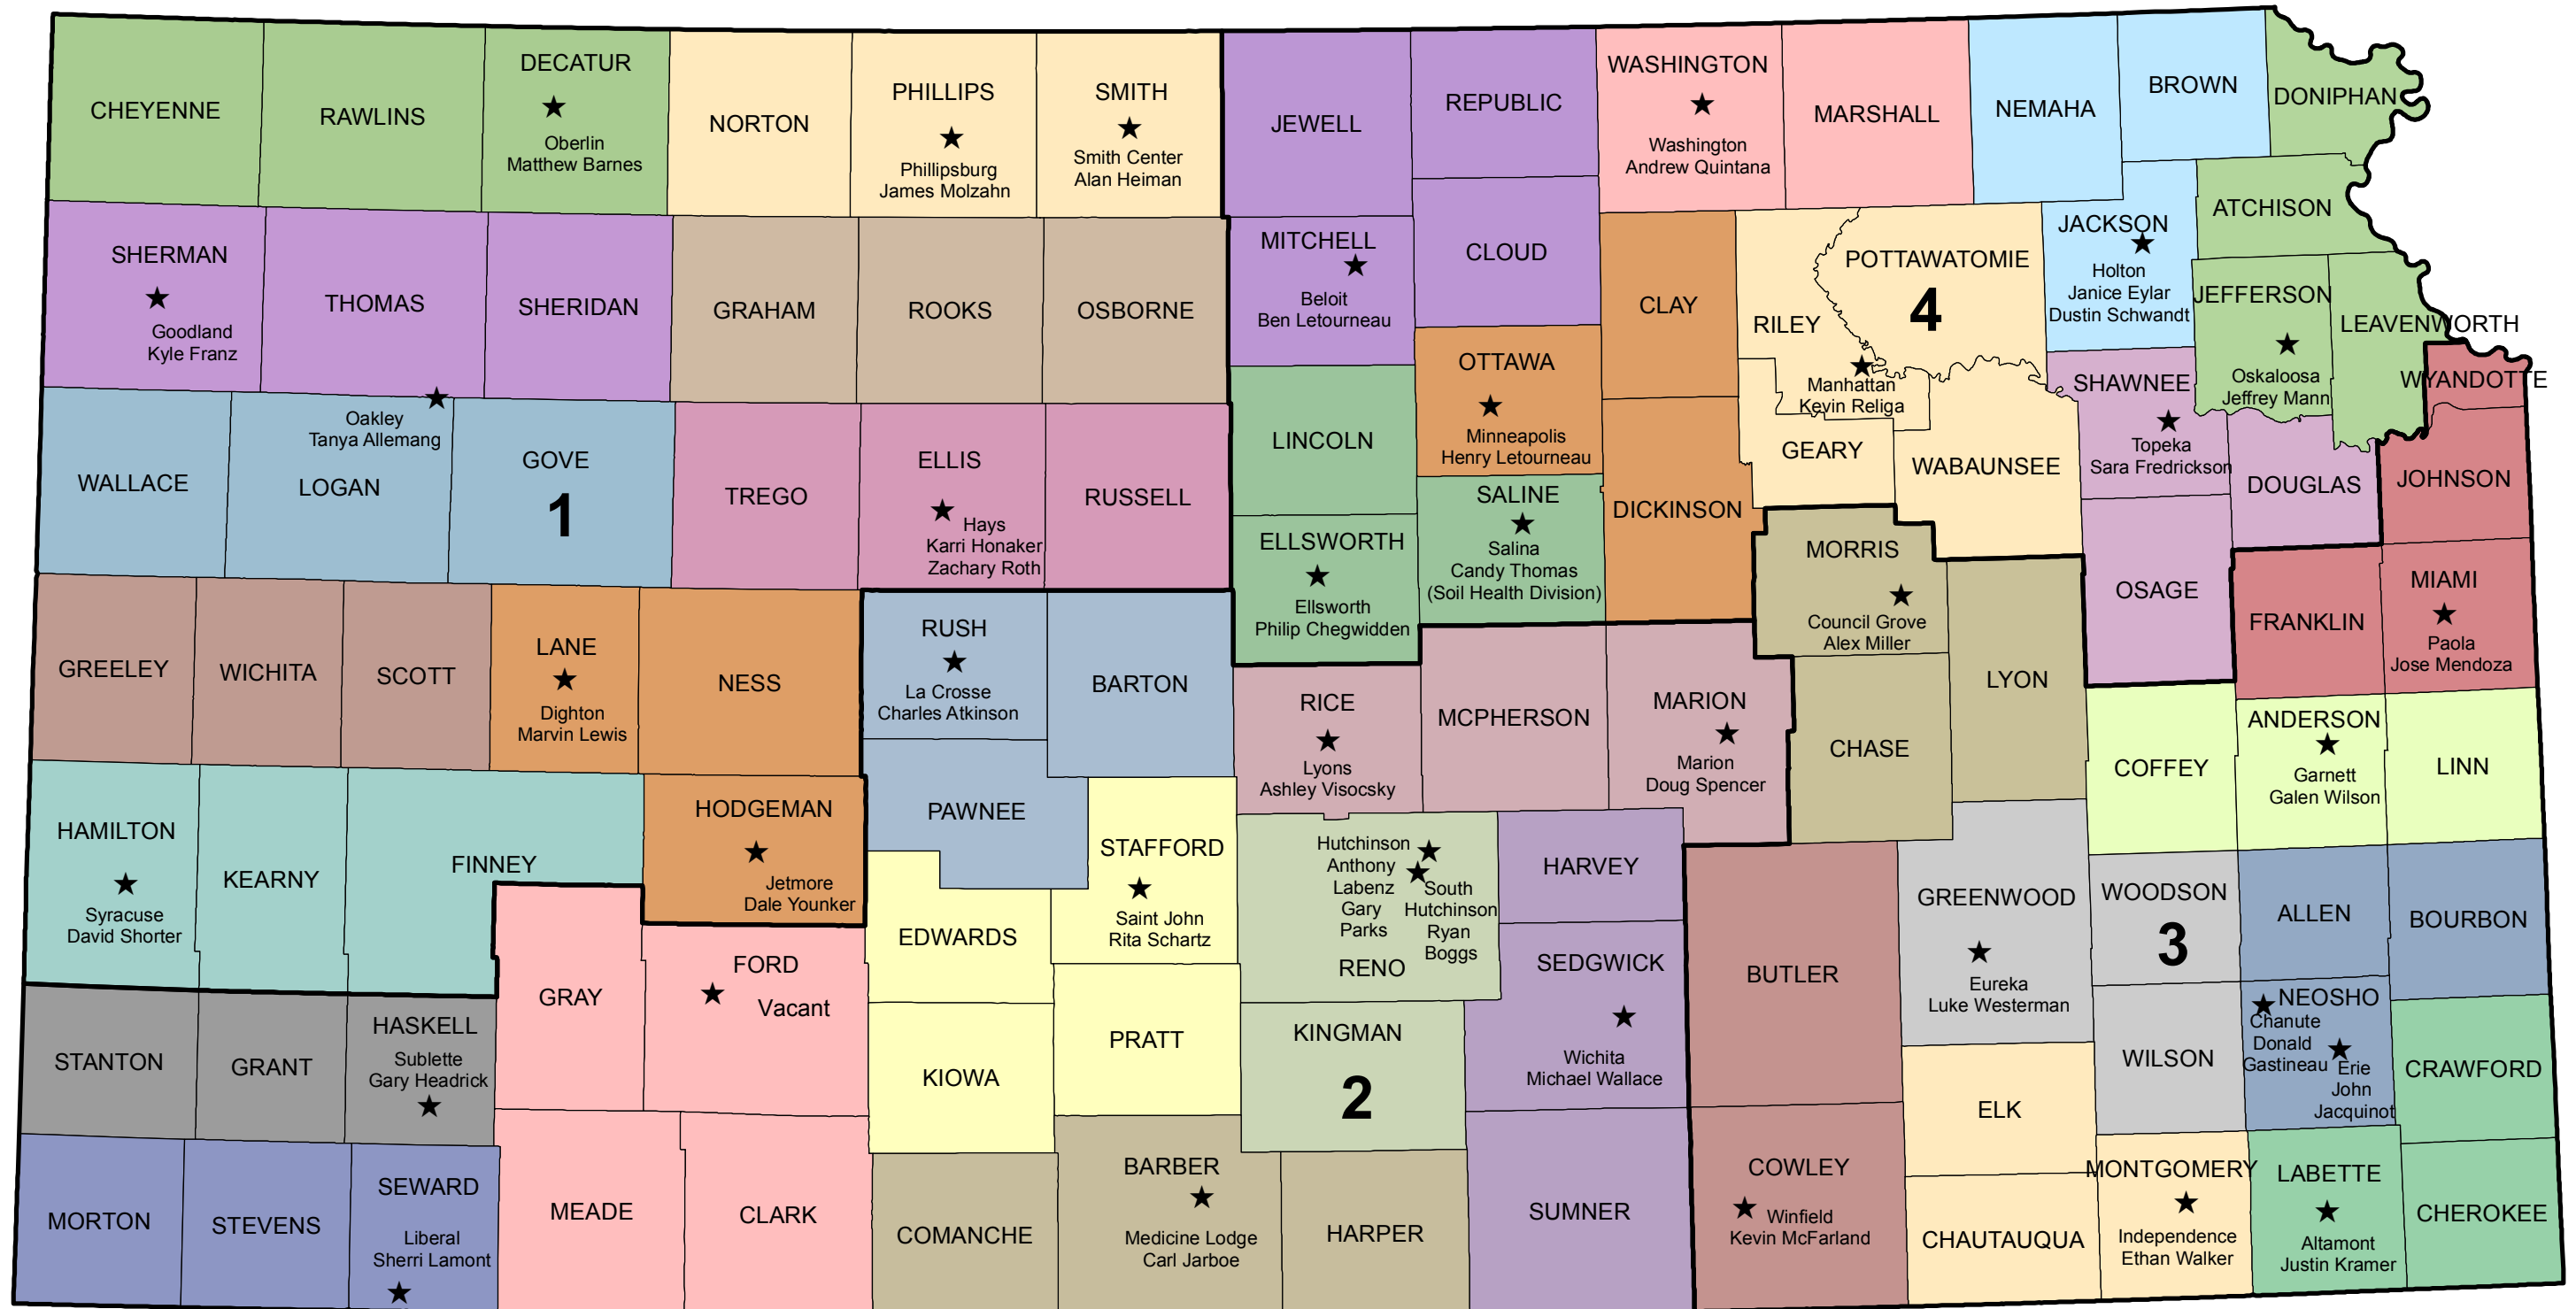

Kansas Soil Health Team

Team Leaders

Area 1
Steve Graber - Dodge City

Area 2
Jarred Kneisel - Hutchinson

Area 3
Doug Spencer - Marion

Area 4
Kris Ethridge - Manhattan

Plant Materials Center
Fred Cummings - Manhattan

State Office
Tom Roth - Salina