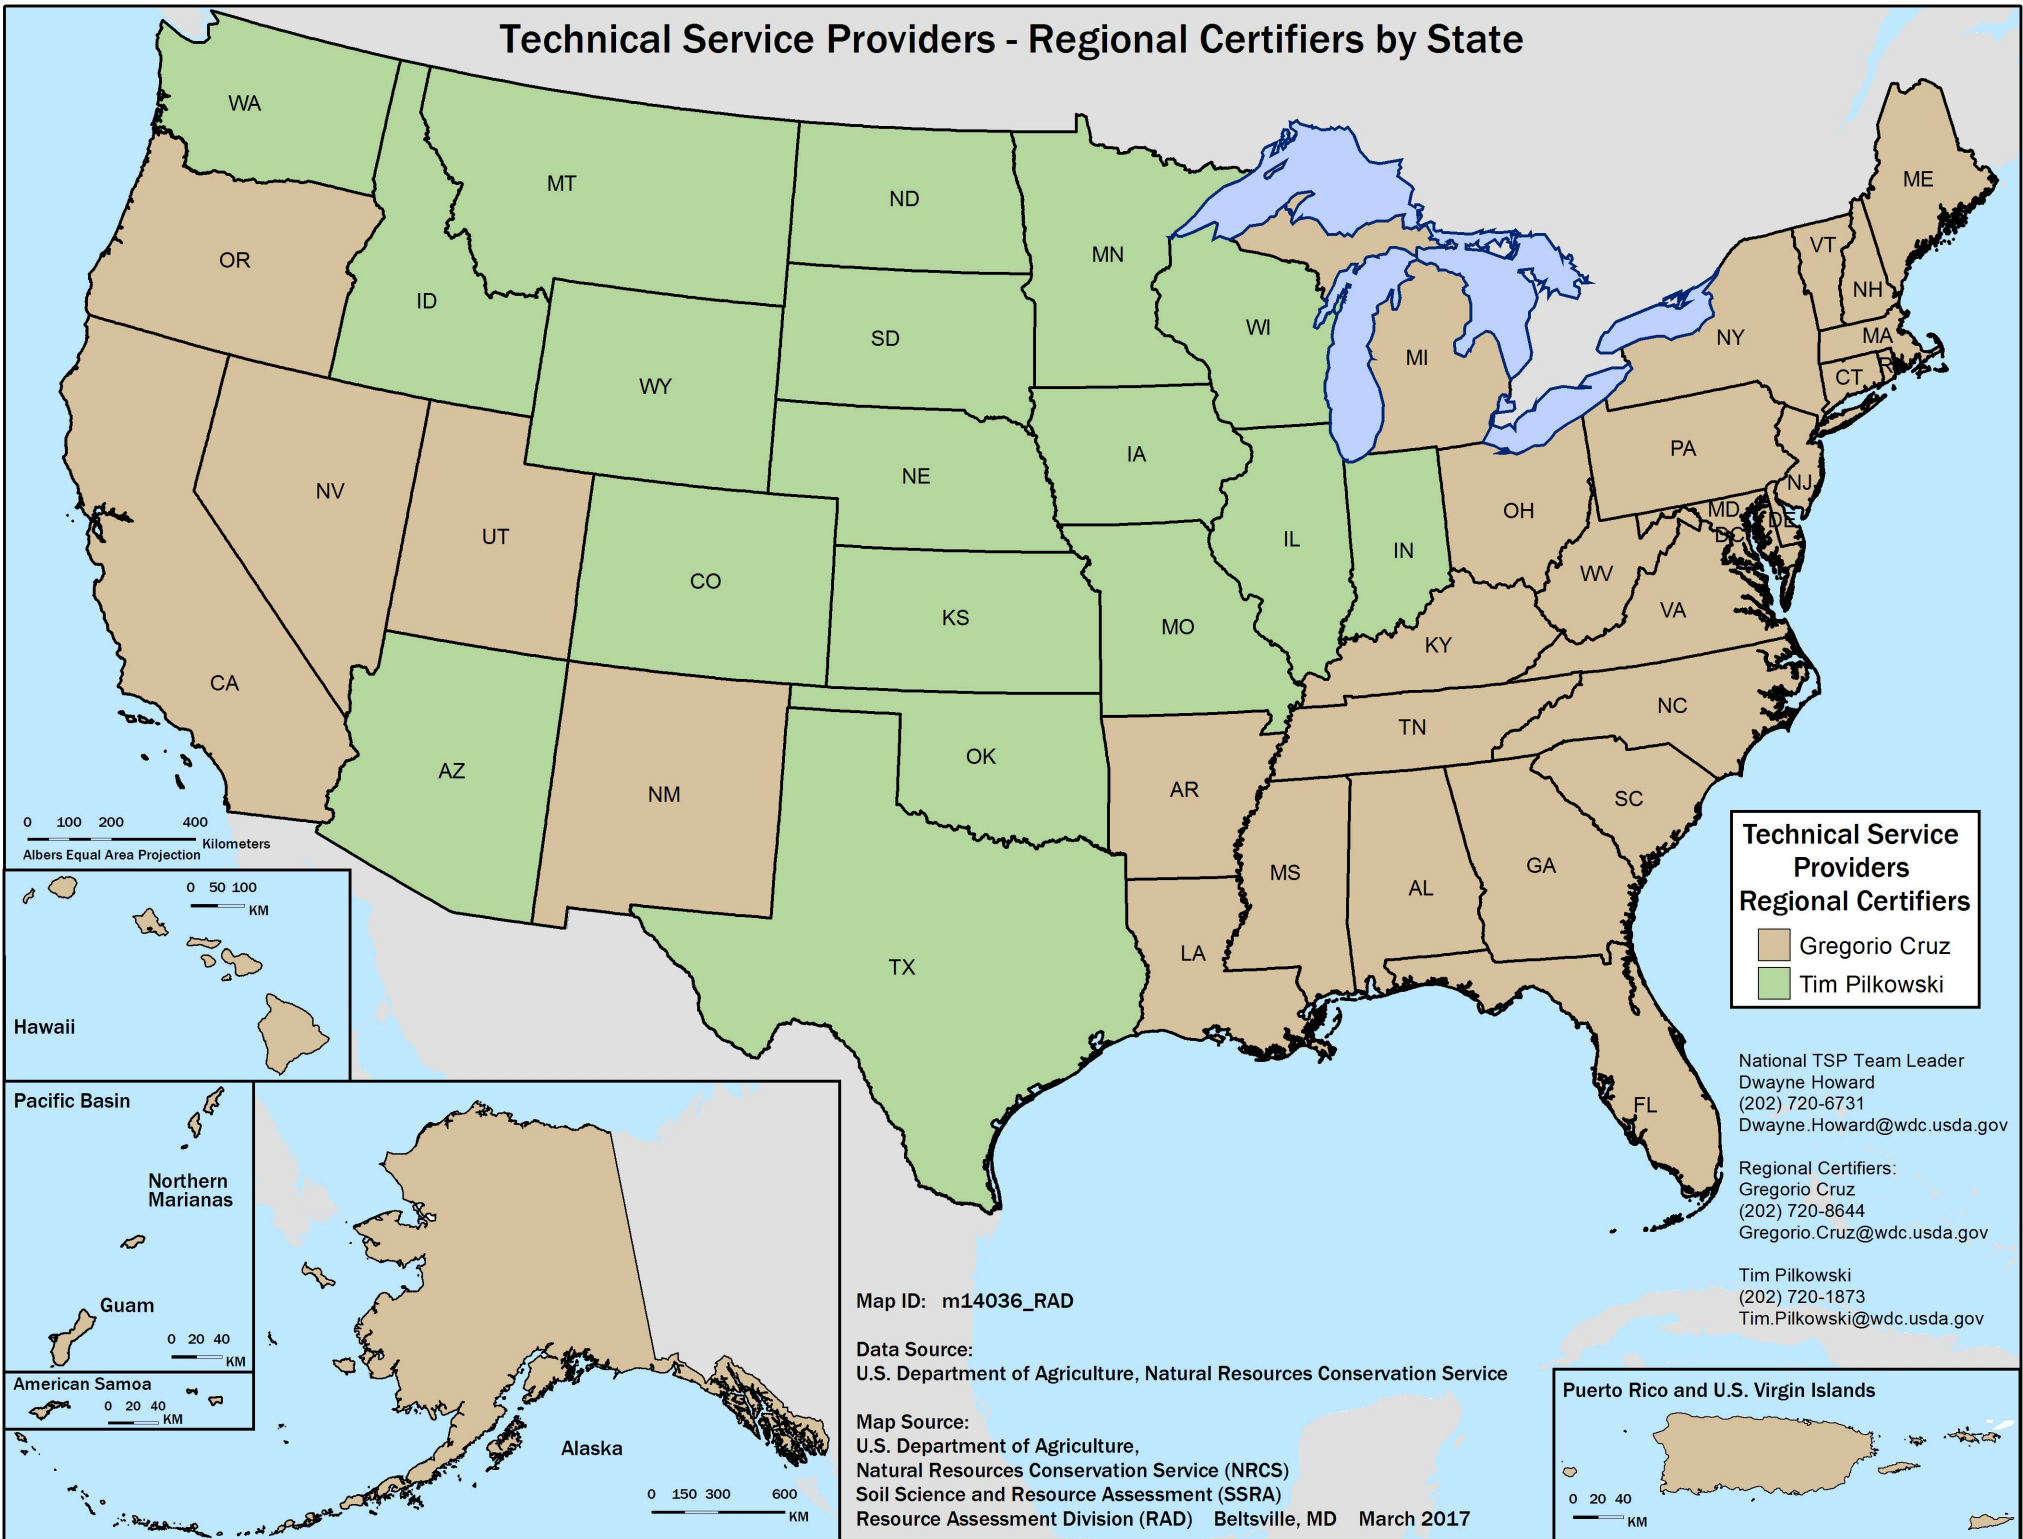

Technical Service Providers - Regional Certifiers by State

0 100 200 400
Kilometers
Albers Equal Area Projection