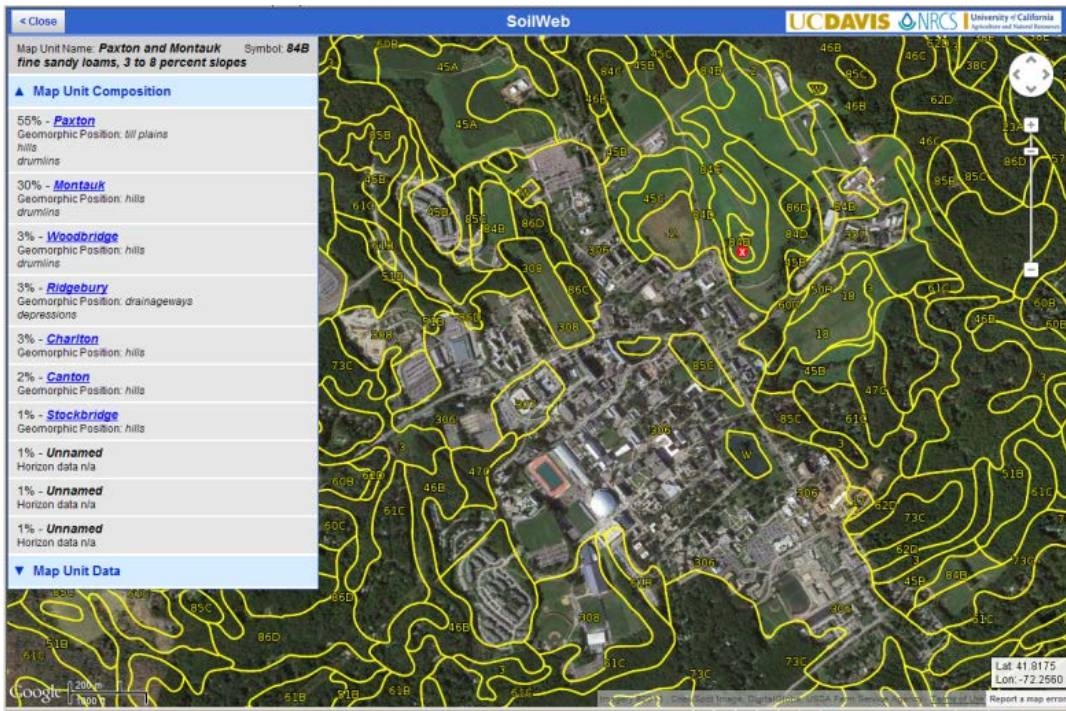

SoilWeb : An Online Soil Survey Browser

Explore USDA National Cooperative Soil Survey data at locations throughout most of the U.S with this interactive map. It is compatible with your desktop computer, tablet, or smartphone.

Getting Started

1. Go to <http://casoilresource.lawr.ucdavis.edu/gmap/> or use this QR code:
2. Go to *Menu > Zoom To Location* to enter your area of interest or let your browser determine your current location.
3. Click on the map to identify *map units*, which are delineated by the yellow lines. Then click on the expandable category headings to view the data of interest to you.

For more help with the use of this app, or for help with soil survey terms and definitions, see the topics under *Menu->Help*.

Screenshots

About This App

This app was developed by the [California Soil Resource Lab](#) at UC Davis and UC-ANR in collaboration with the [USDA Natural Resources Conservation Service](#).