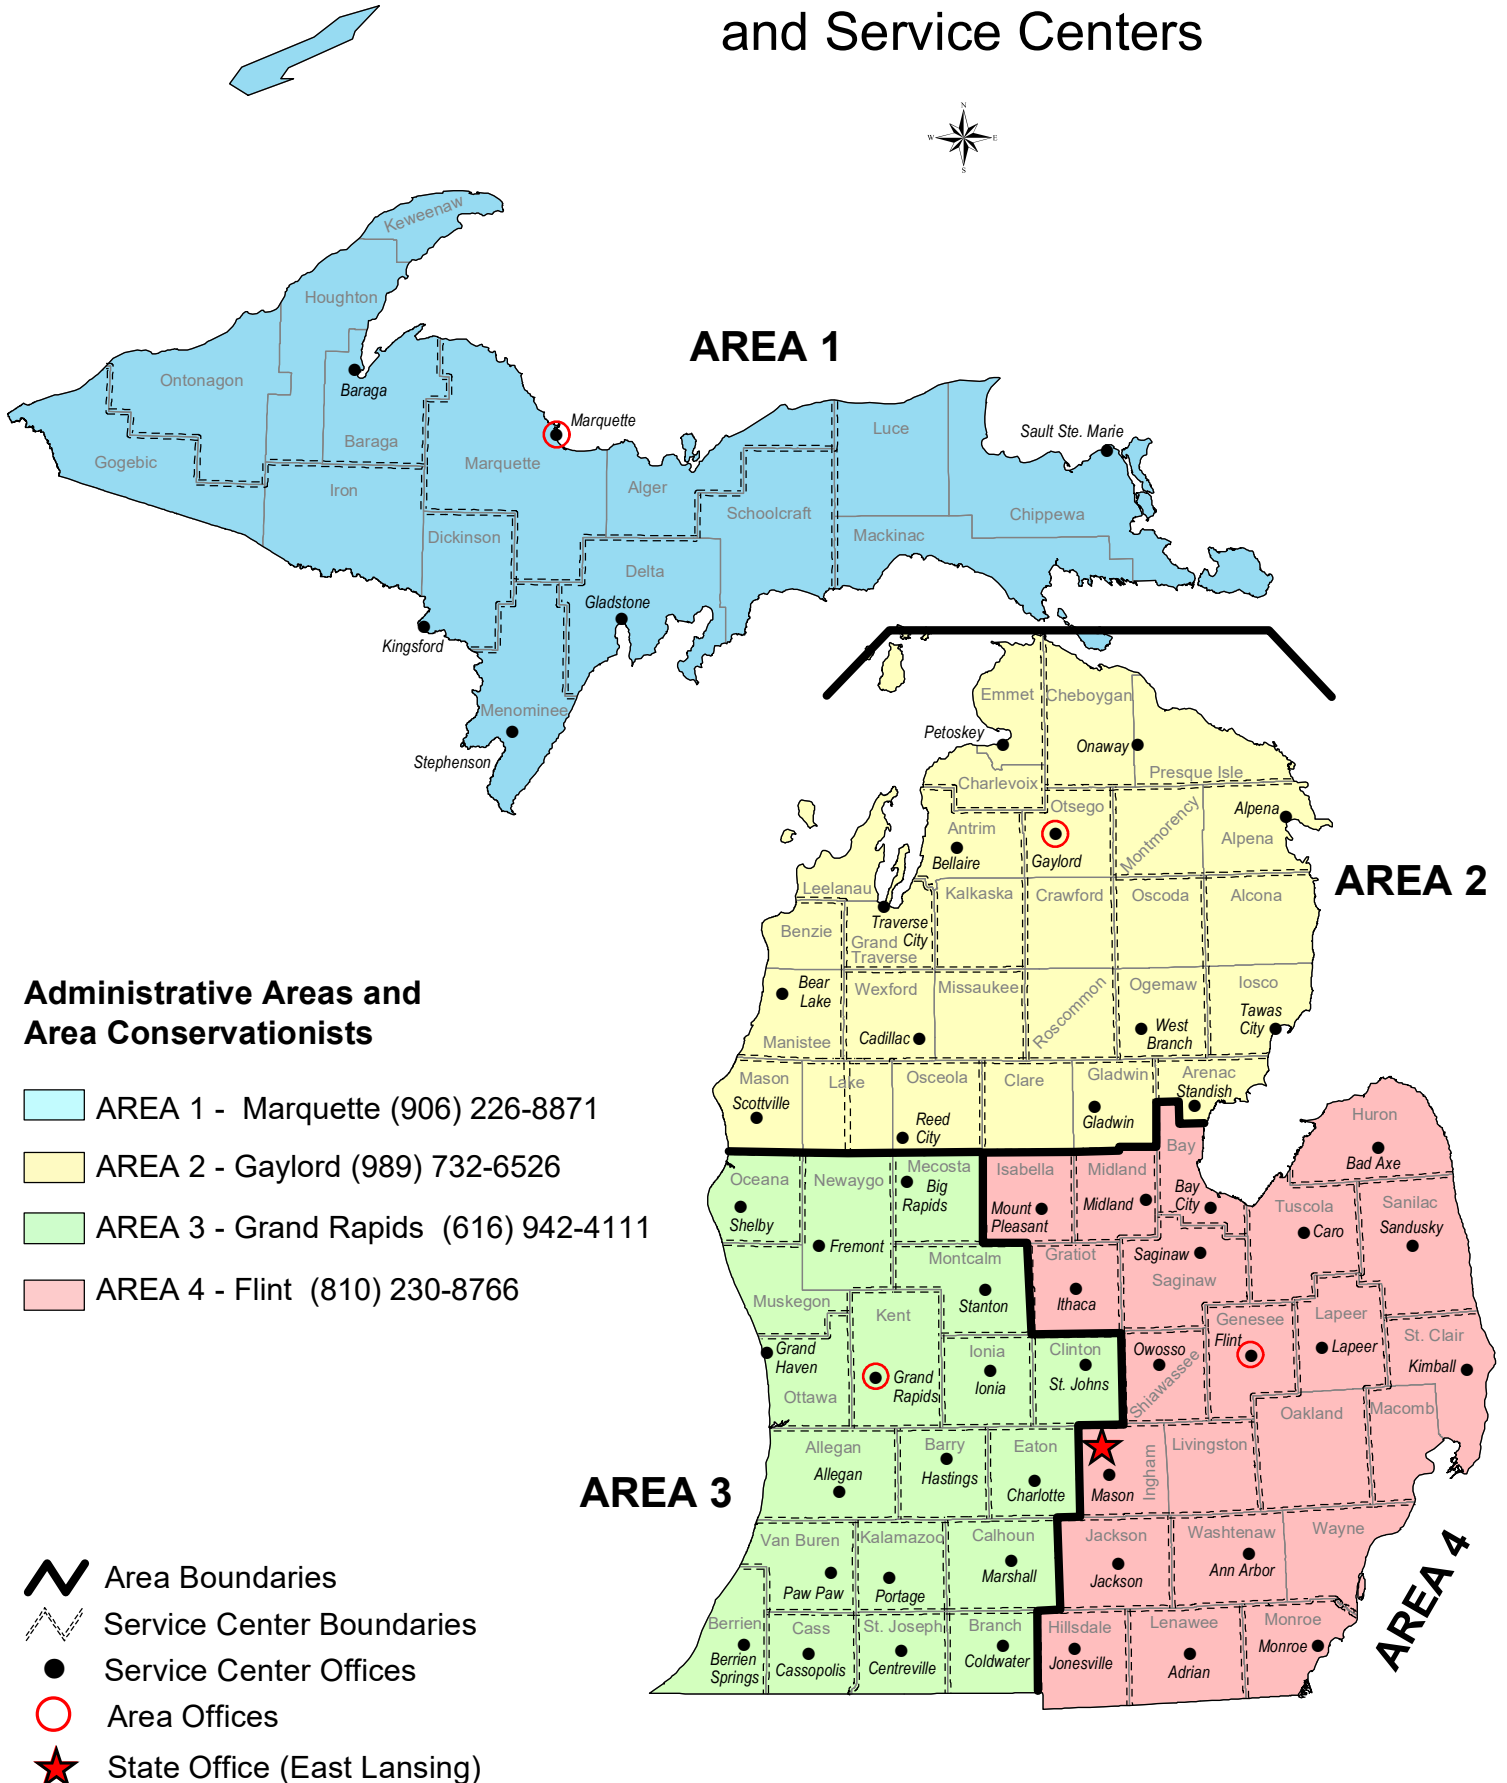

NRCS Michigan Administrative Areas and Service Centers