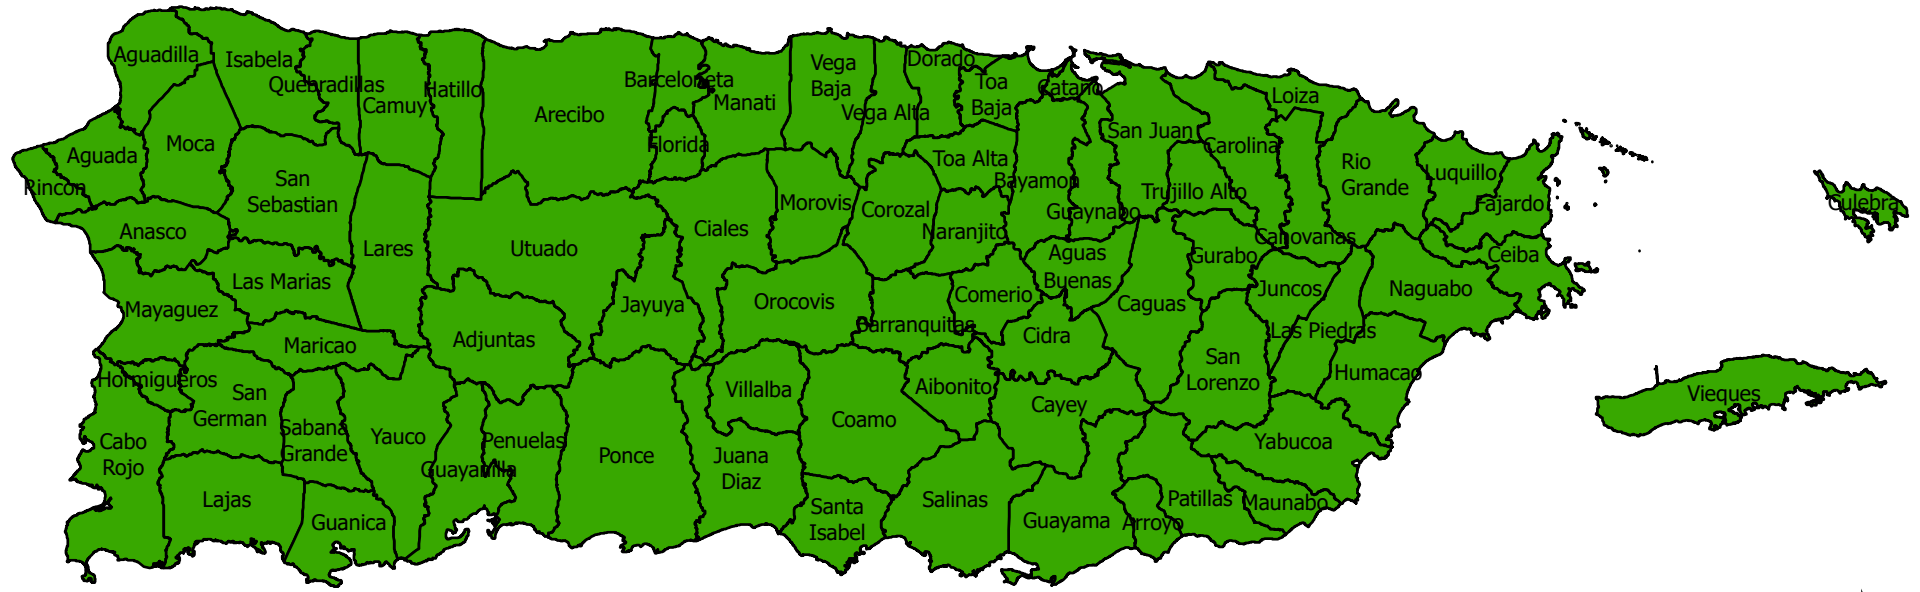

Geographic Area Rate Caps (GARCs) Distribution in Puerto Rico ACEP-WRE 2025

Geographic Area and Rate Caps

 Ninety-five of the FMV
not to exceed \$20,000
per acre

Atlantic Ocean

Caribbean Sea

USDA is an equal opportunity provide, employer, and lender