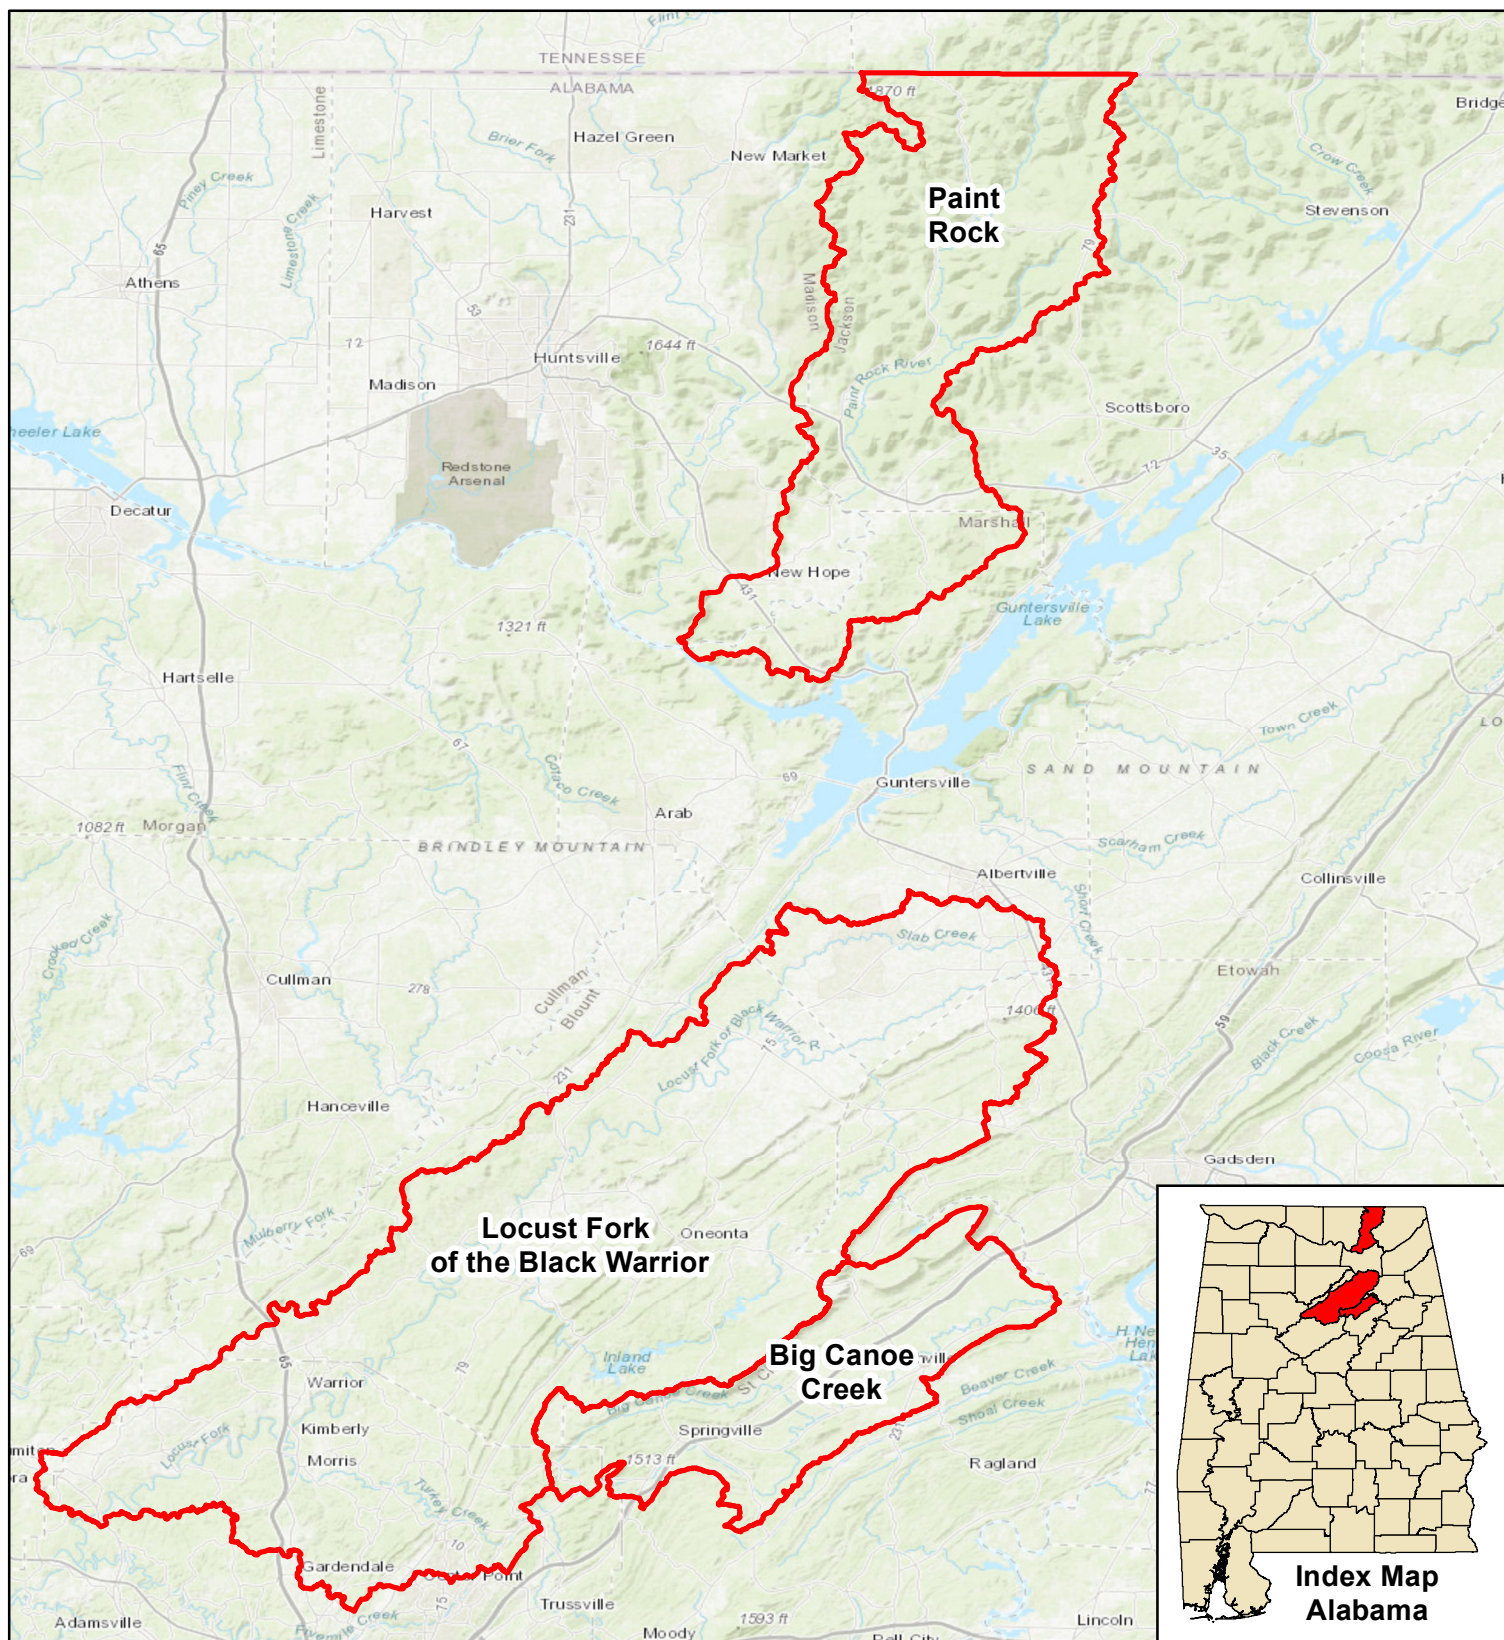

Attachment A

RCPP Streambank Restoration Initiative

Project Area Map

Legend

Priority Watersheds