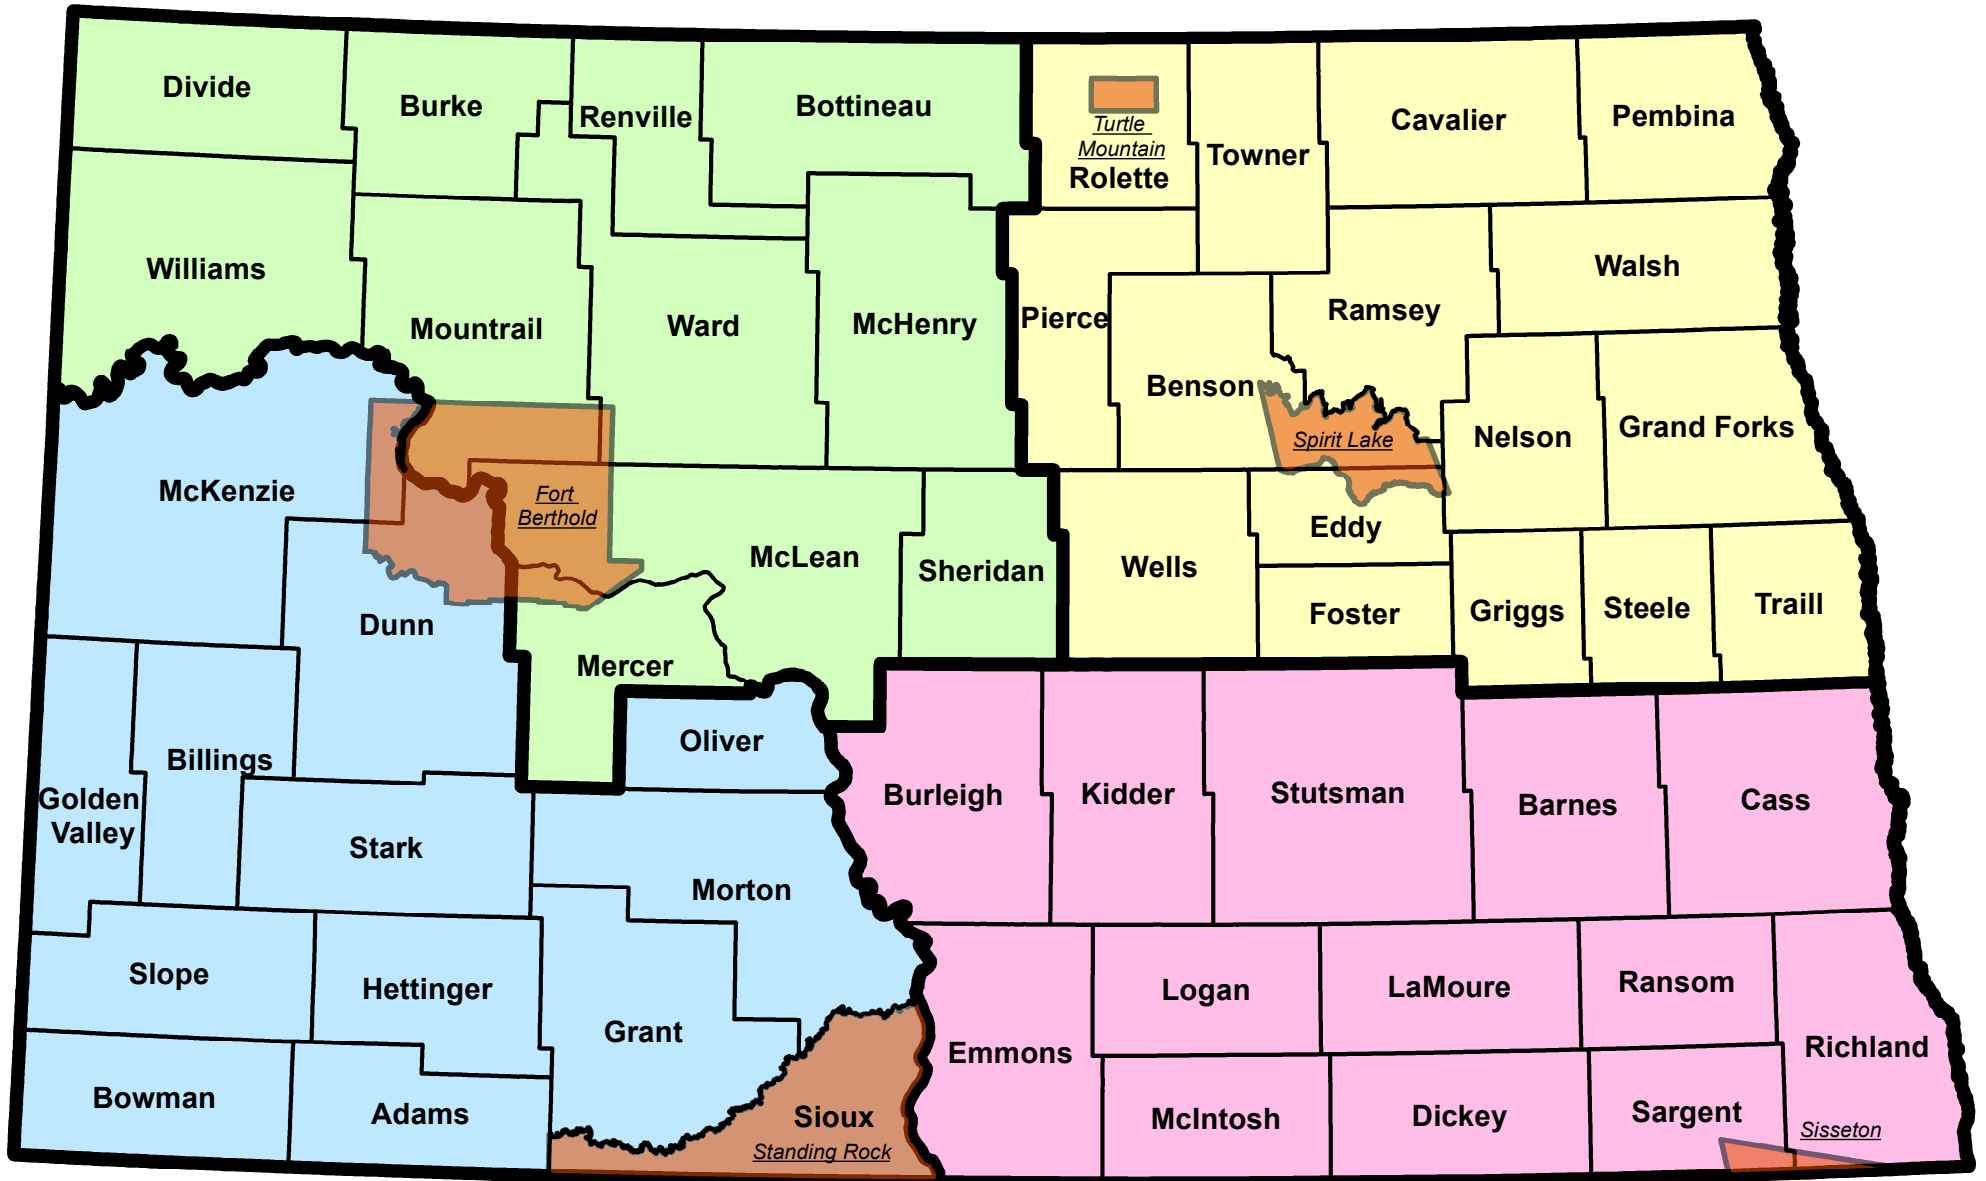

North Dakota NRCS EQIP LWG Funding Areas Fiscal Year 2025

Legend

- | | | |
|---|---|---|
|  Tribal Reservations |  NE Area |  SE Area |
|  ND Counties |  NW Area |  SW Area |