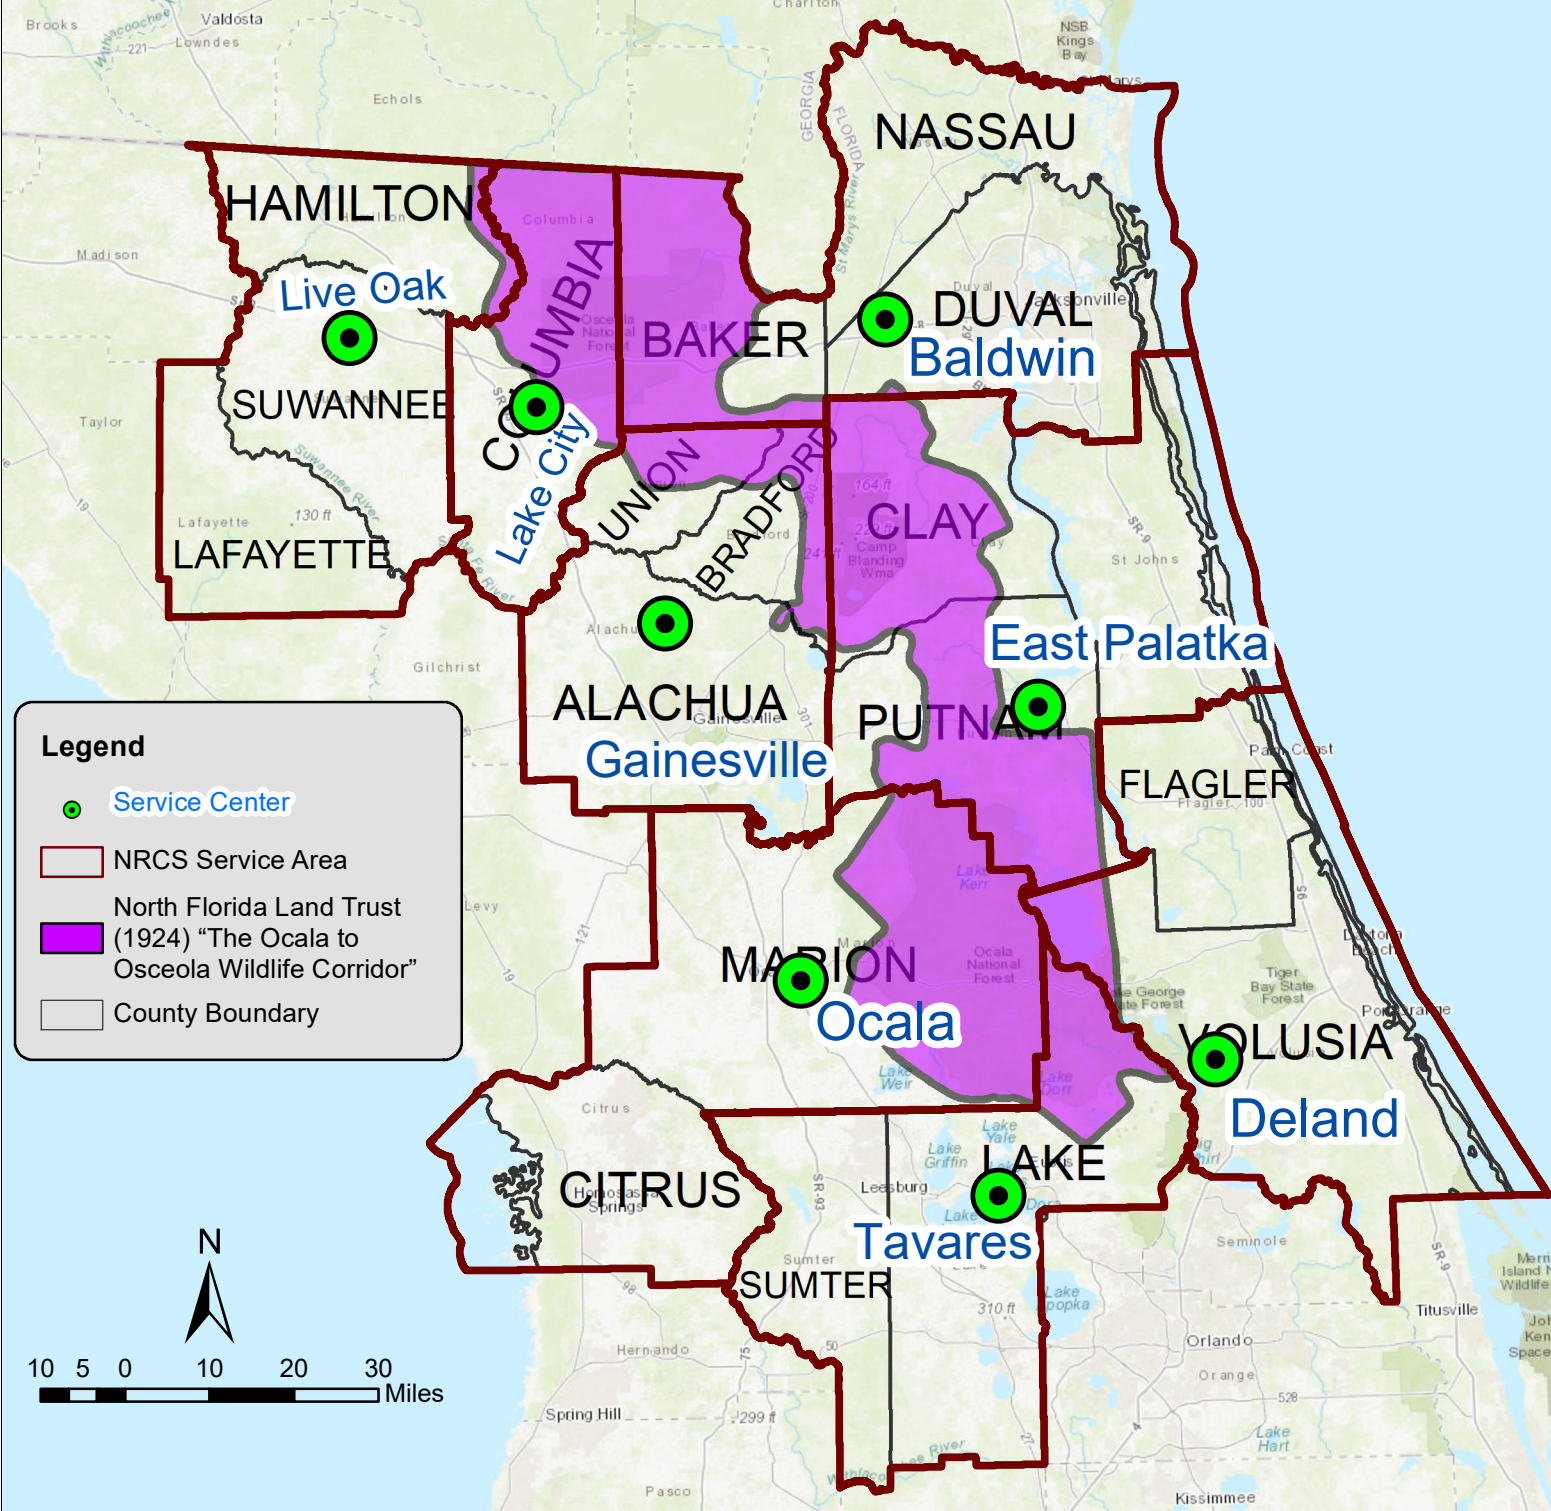

Regional Conservation Partnership Program NFLT(1924) "The Ocala to Osceola Wildlife Corridor"

FLORIDA

Legend

- Service Center
- NRCS Service Area
- North Florida Land Trust (1924) "The Ocala to Osceola Wildlife Corridor"
- County Boundary