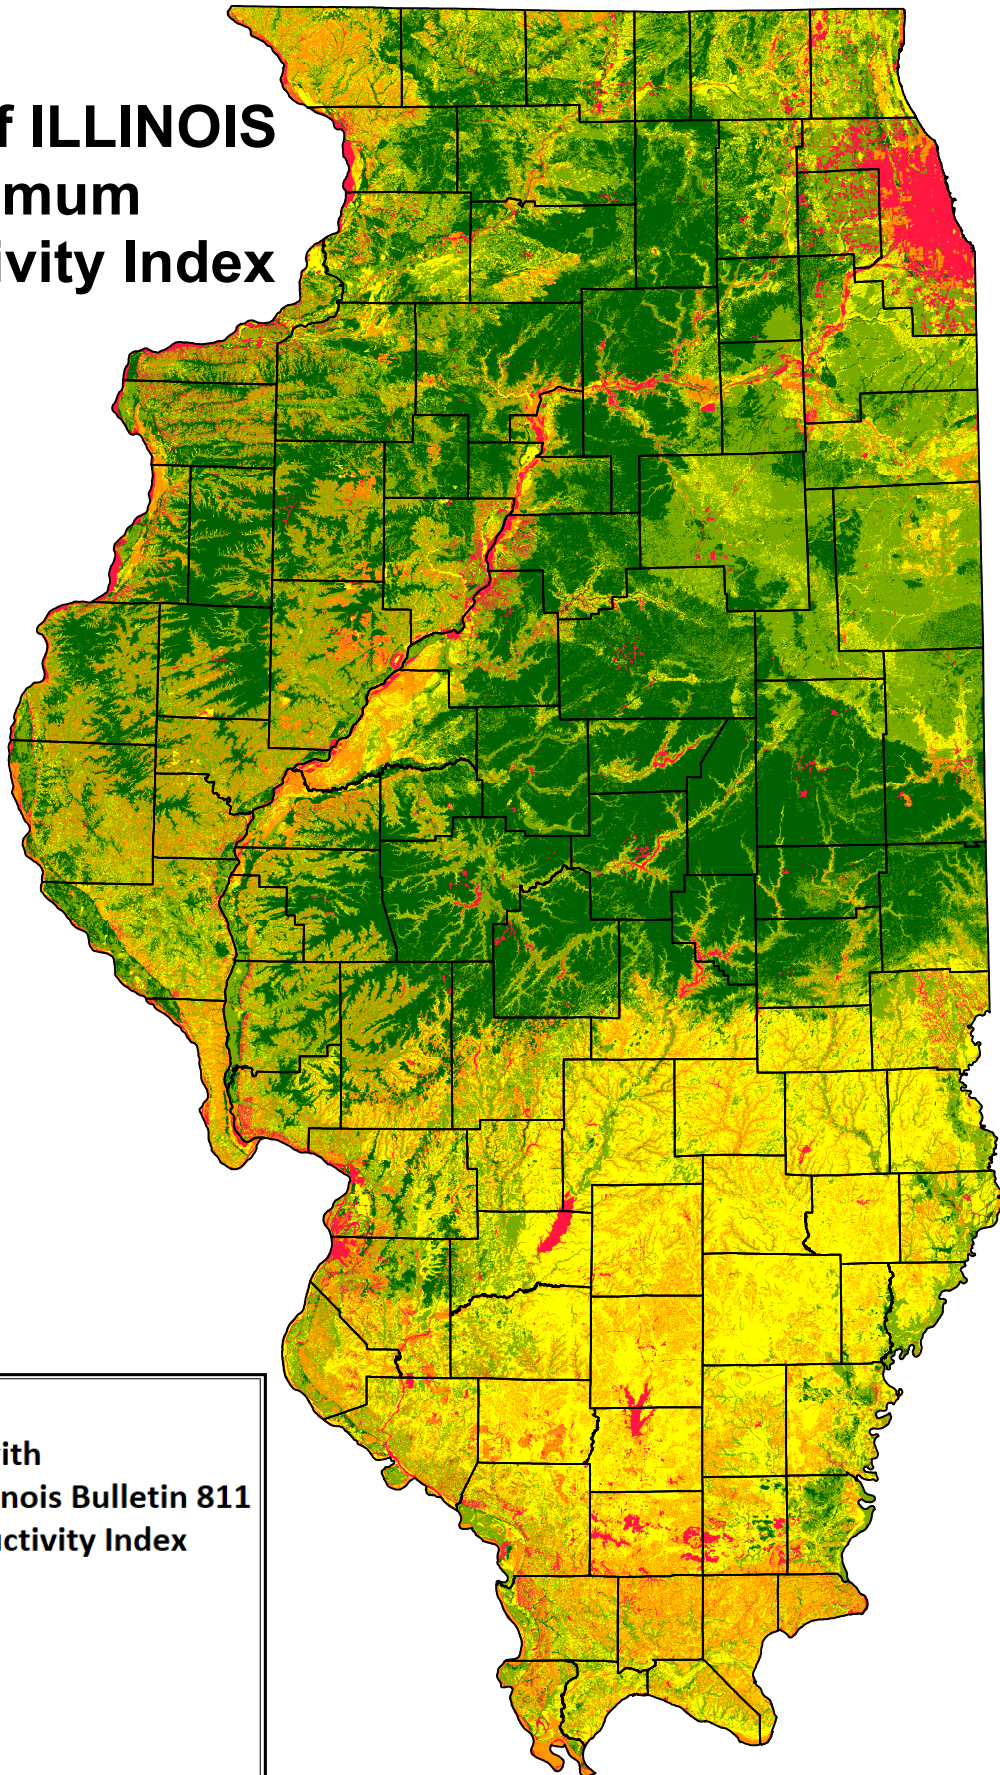

SOILS of ILLINOIS

Optimum Productivity Index

LEGEND

SSURGO Soils with
University of Illinois Bulletin 811
Optimum Productivity Index

- 131-147
- 111-130
- 91-110
- 1-90
- 0

SOURCE: USDA, NRCS, gSSURGO Data;
<https://datagateway.nrcs.usda.gov/>
<https://websoilsurvey.nrcs.usda.gov/app/HomePage.htm>