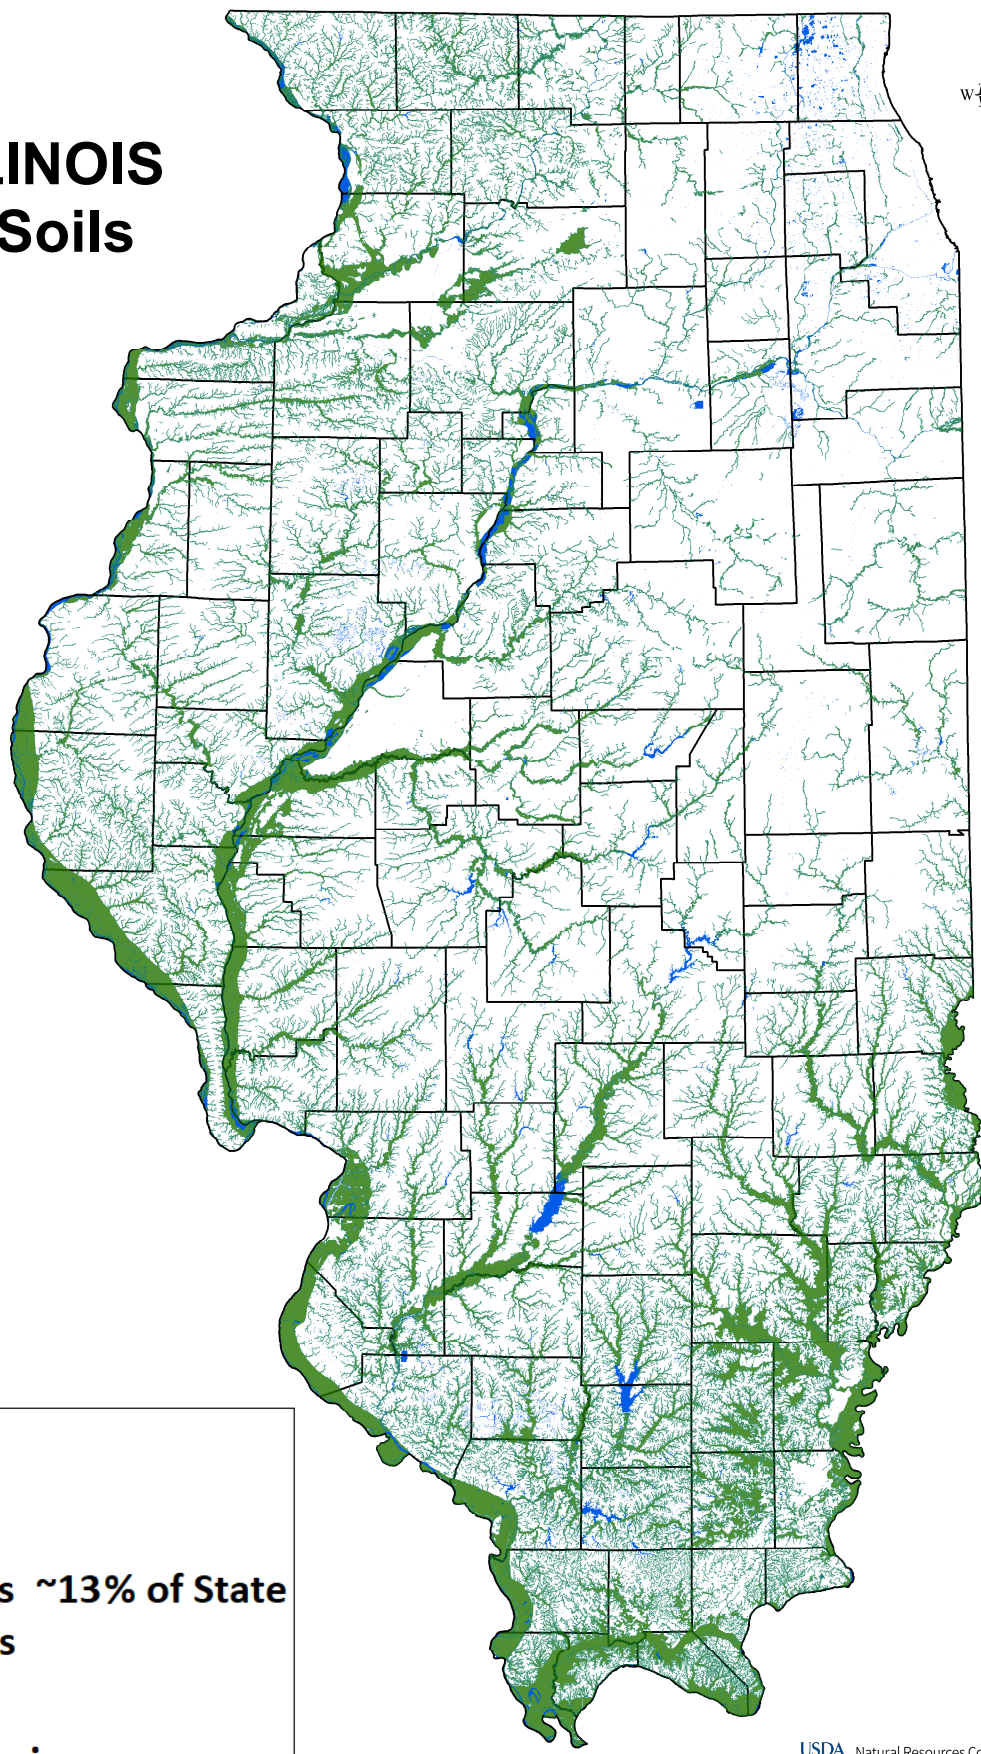

SOILS of ILLINOIS

Floodplain Soils

LEGEND

SSURGO SOILS

Floodplain Soils ~13% of State
4,774,808 Acres

Water

County Boundaries