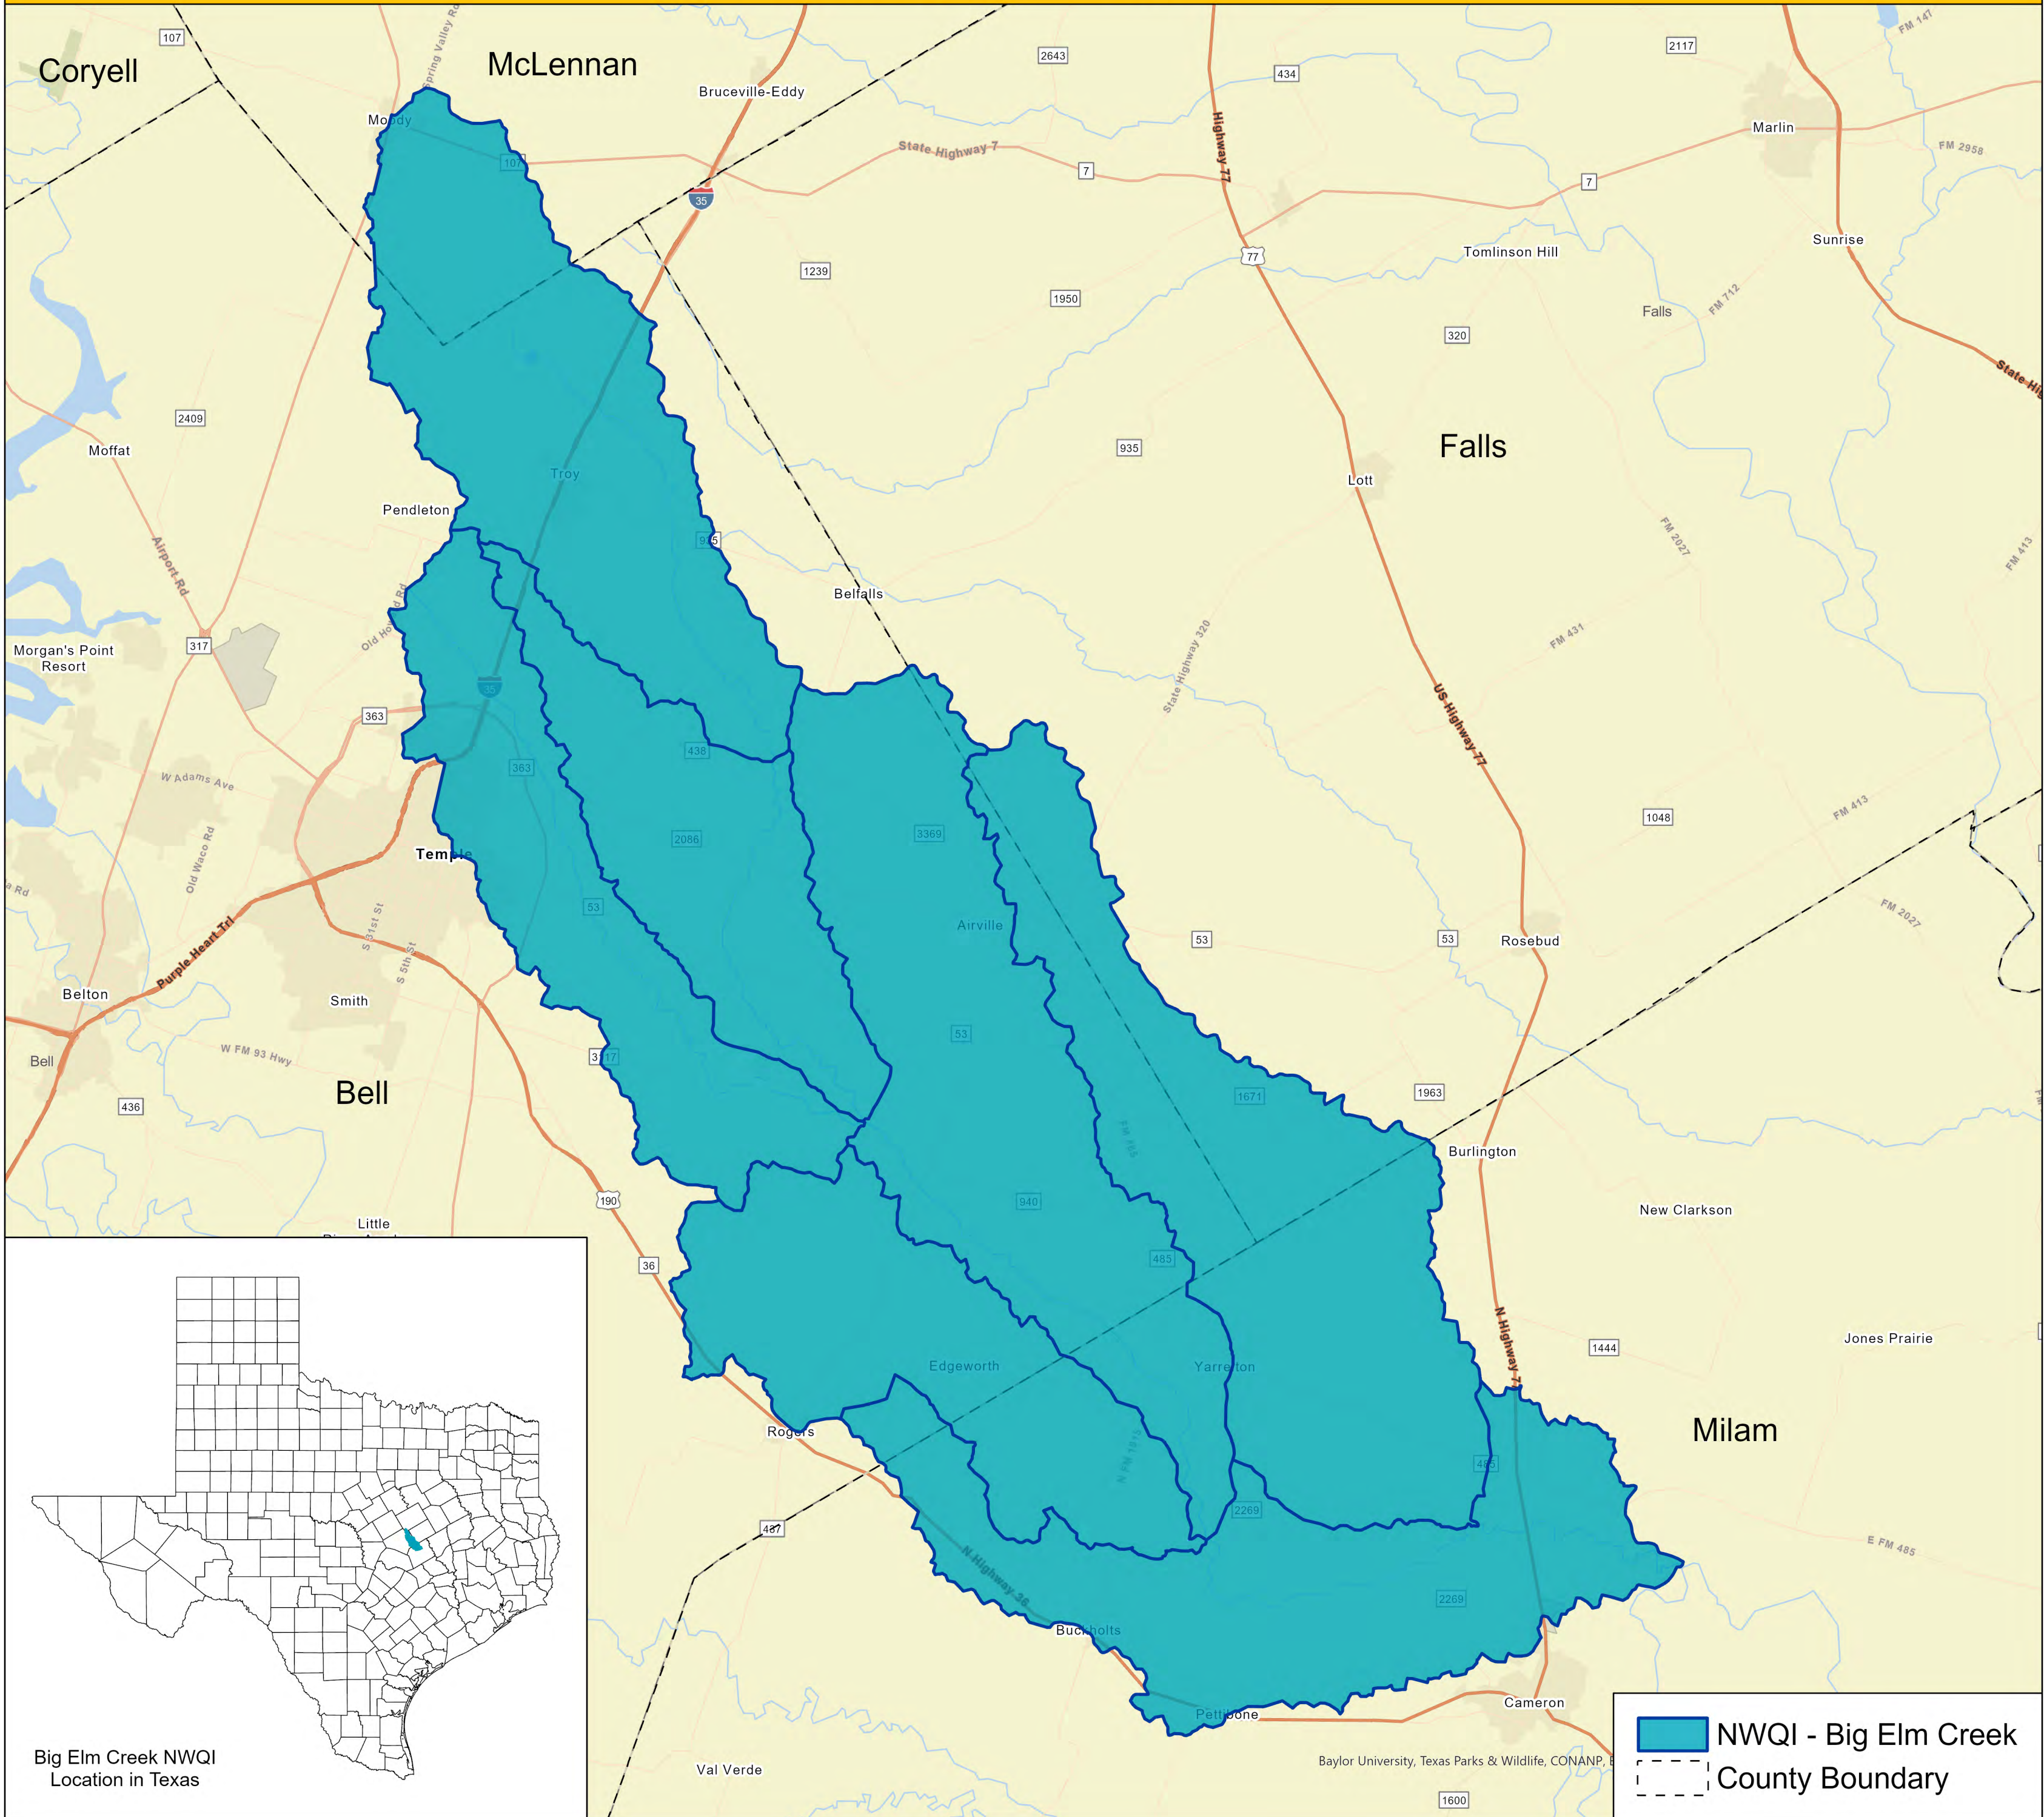

National Water Quality Initiative - Big Elm Creek

Big Elm Creek NWQI Location in Texas

■ NWQI - Big Elm Creek
- - - County Boundary