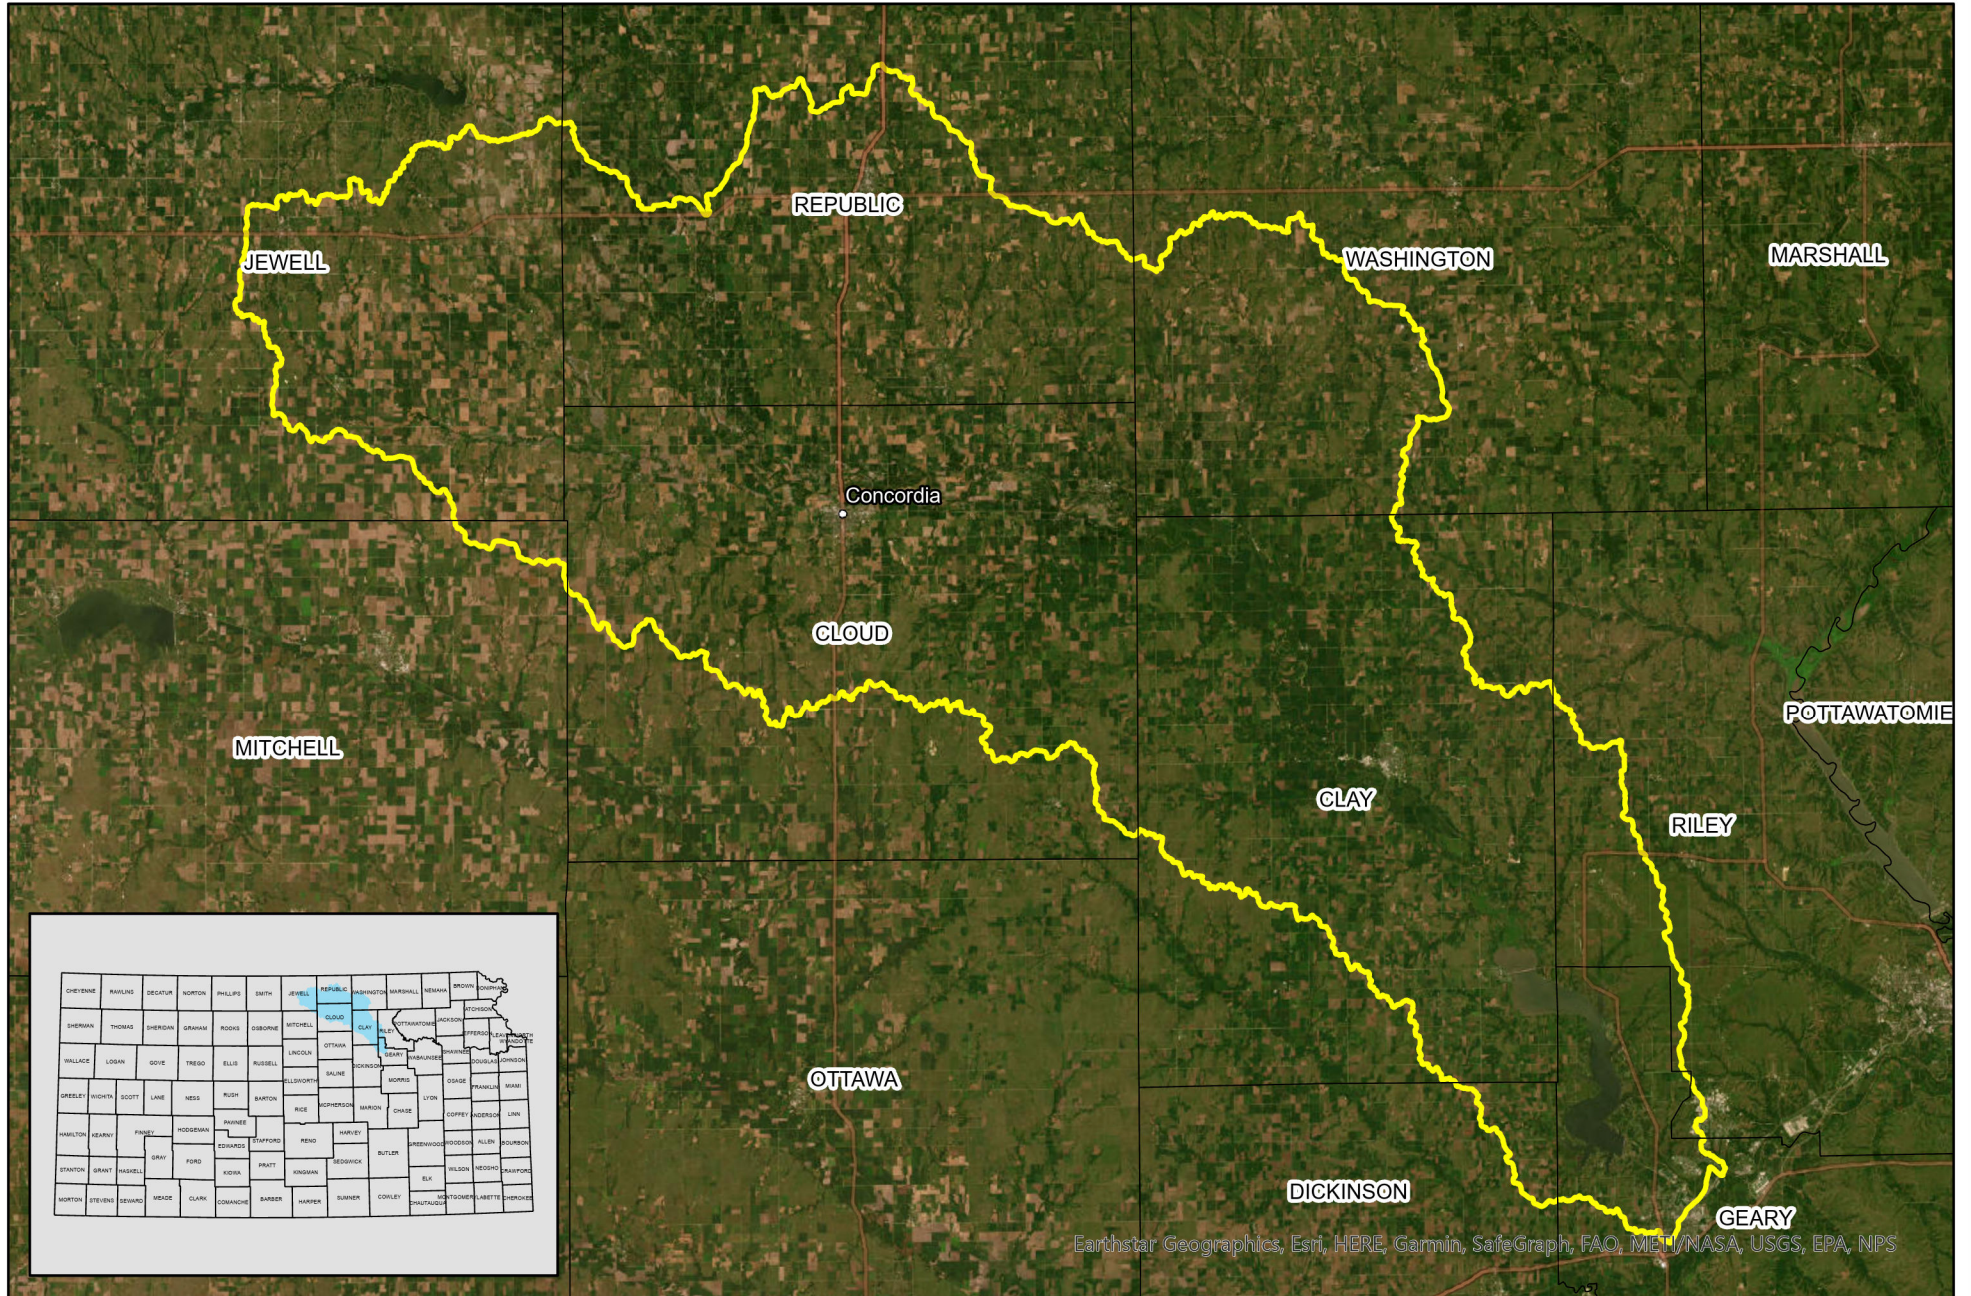

## Kansas NRCS Regional Conservation Partnership Program (RCPP) Milford Lake Project Area

Earthstar Geographics, Esri, HERE, Garmin, SafeGraph, FAO, METI/NASA, USGS, EPA, NPS