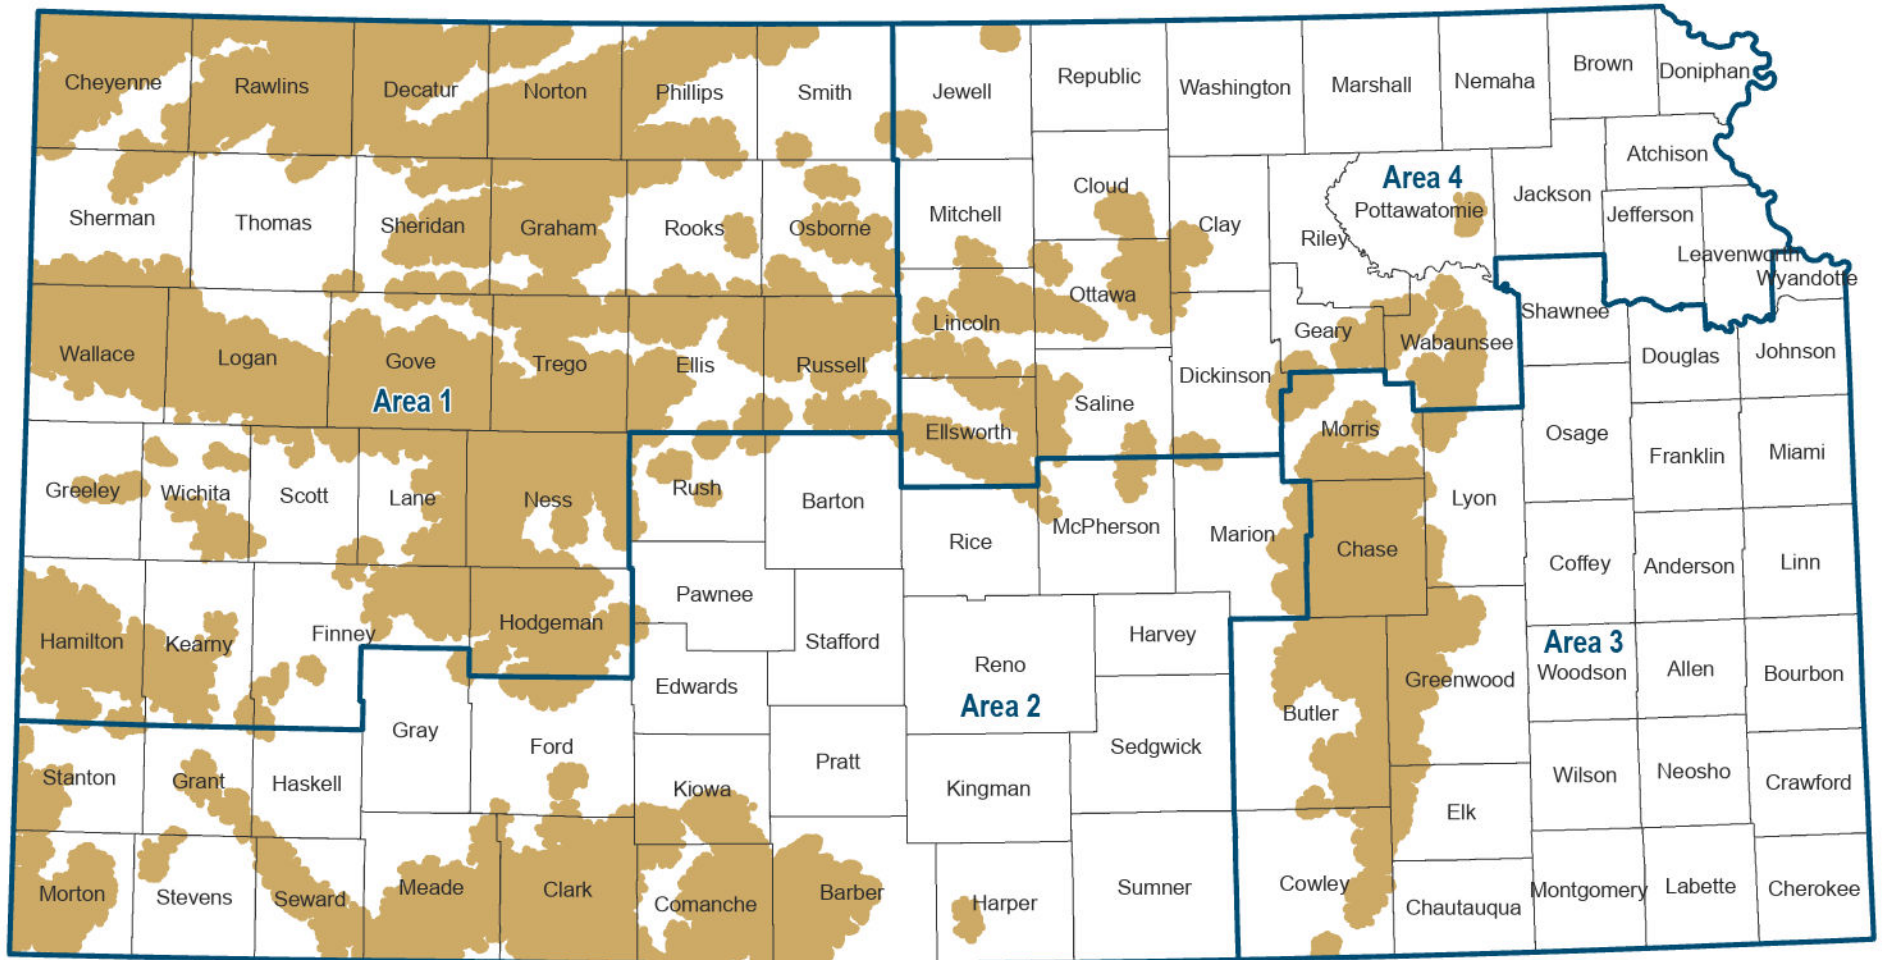

Fiscal Year 2024 - Kansas Environmental Quality Incentives Program Grassland Cores

Legend

-  NRCS Areas
-  Grassland Cores