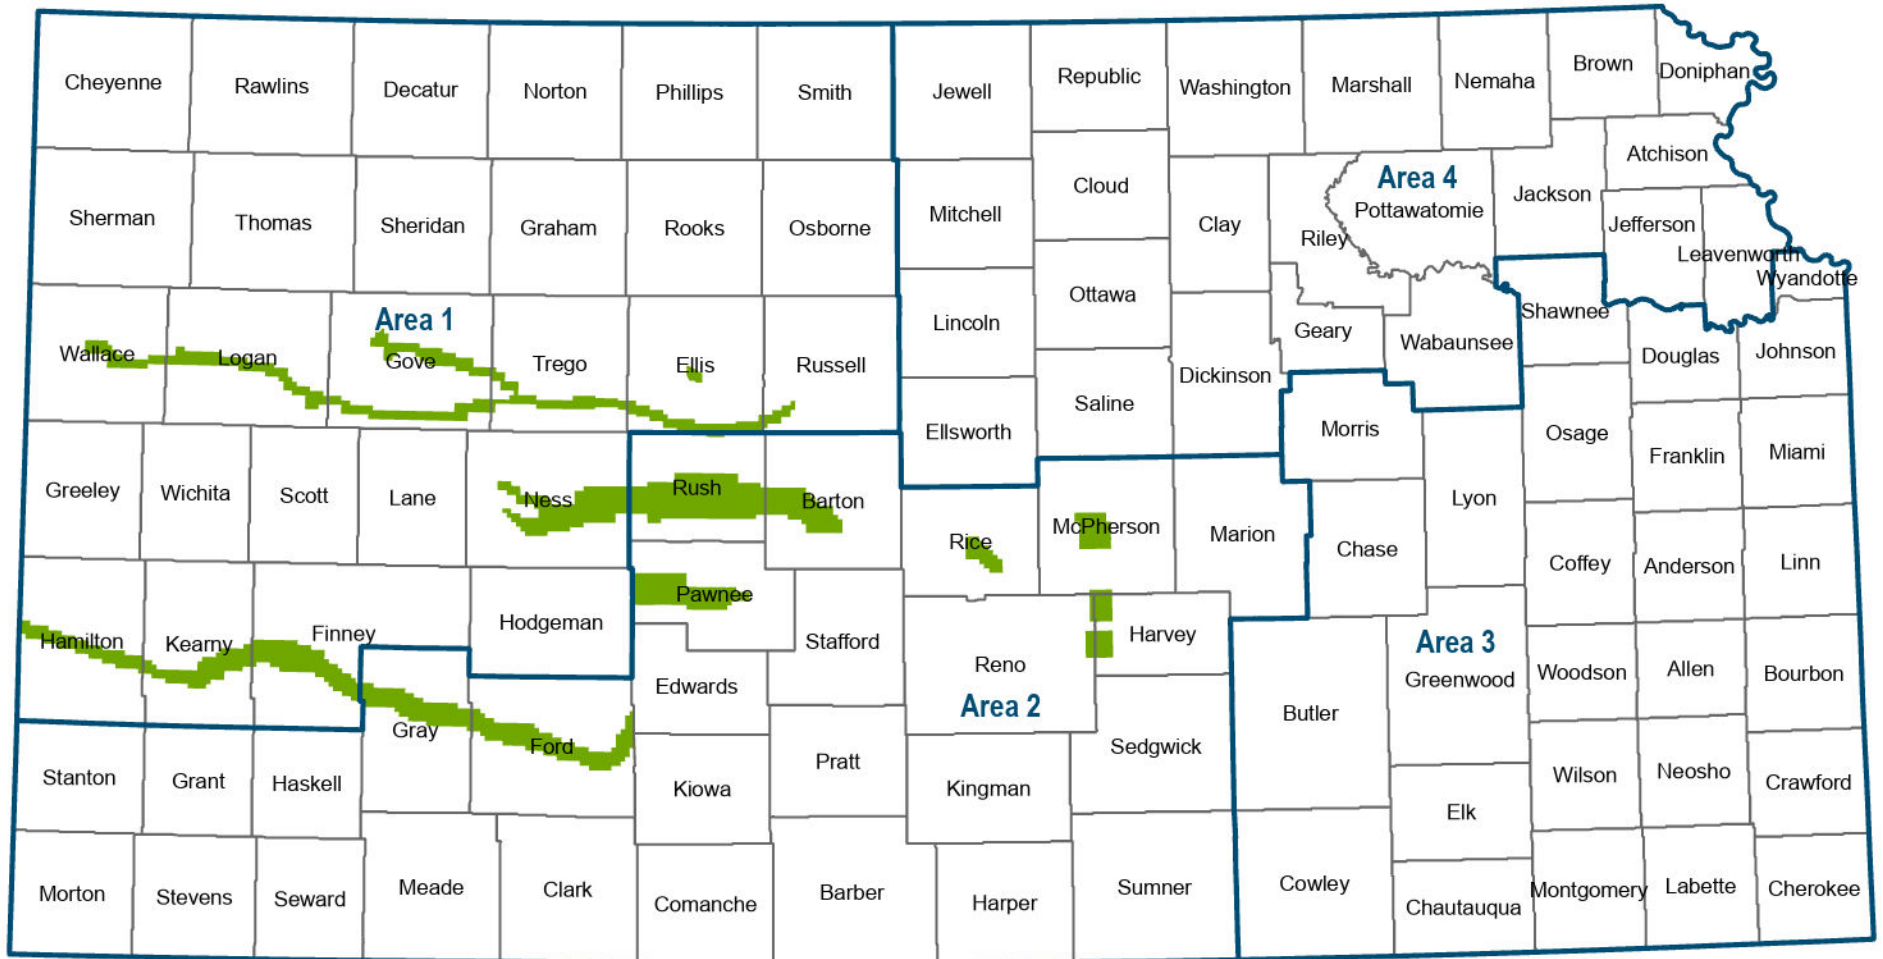

Fiscal Year 2024 - Kansas Environmental Quality Incentives Program Intensive Groundwater Use Control Areas

Legend

- NRCS Areas
- Intensive Groundwater Use Control Areas

Source:
Kansas Department of Agriculture
Natural Resources Conservation Service
December 29, 2023 - Technology Staff - Salina, KS