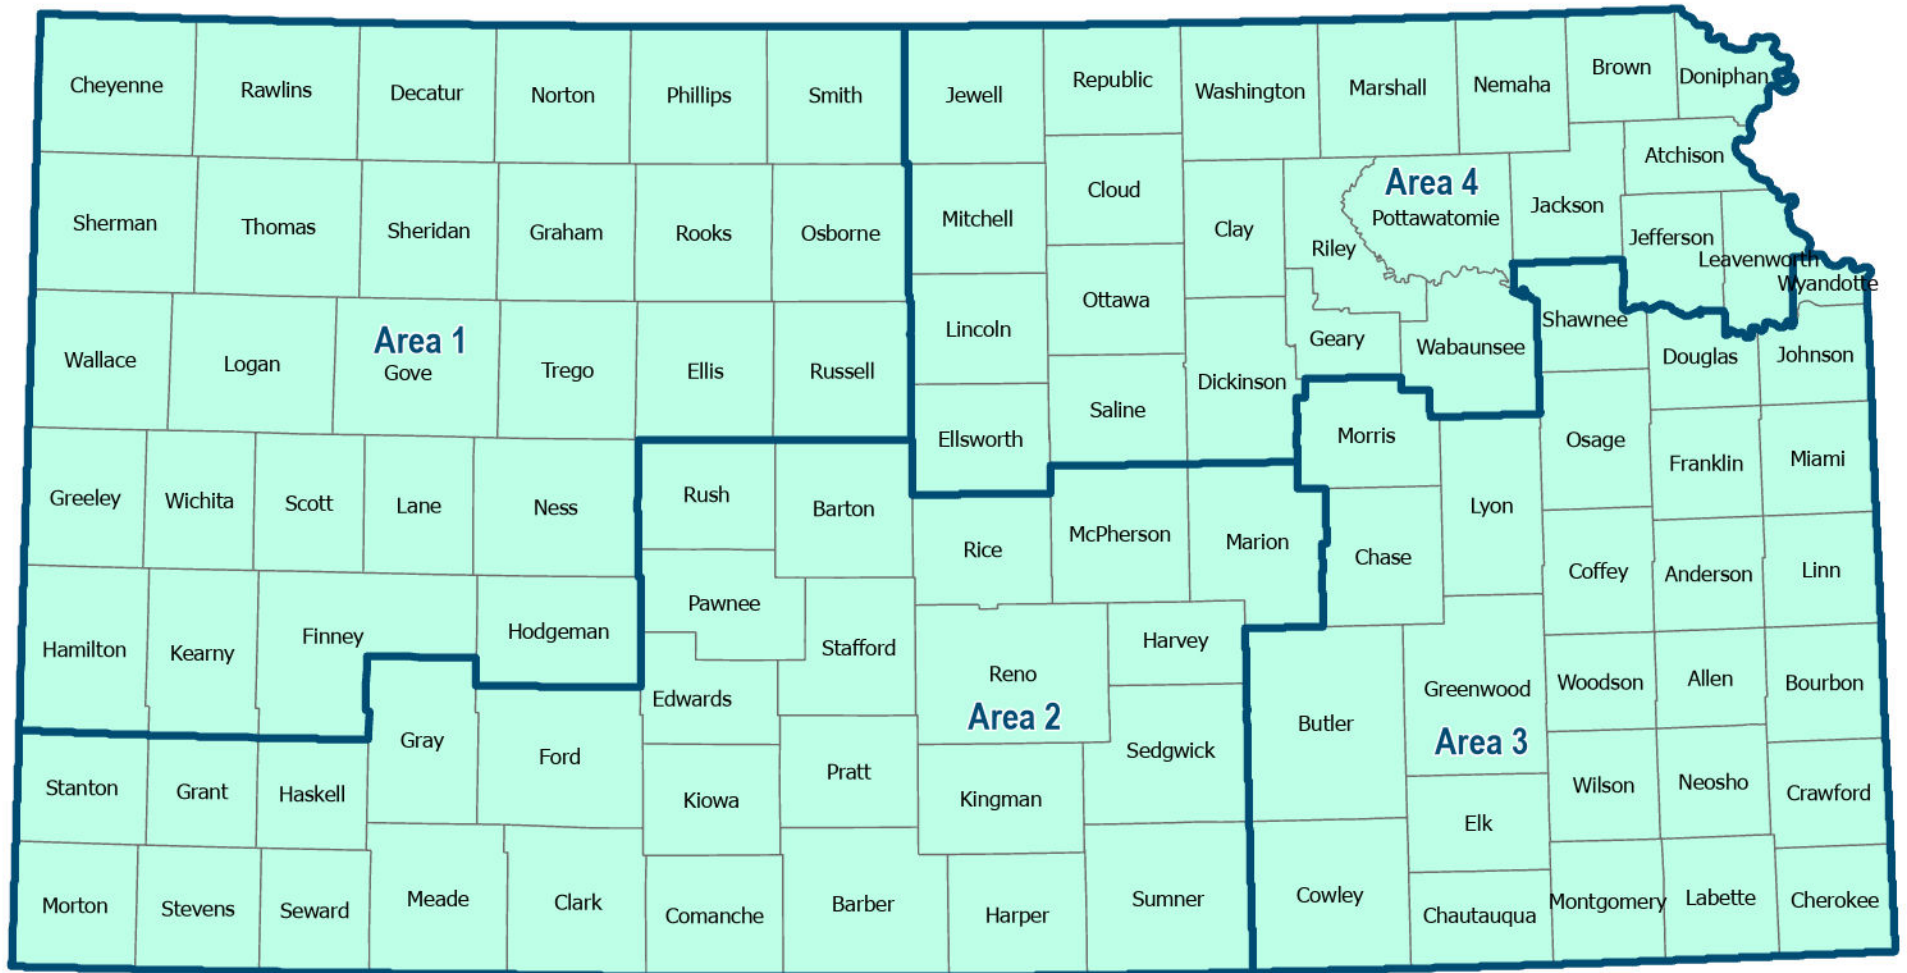

Fiscal Year 2024 - Kansas Environmental Quality Incentives Program Monarch Butterfly (MoBu) Initiative

Legend

- WLFW Monarch Butterfly Area (Working Lands for Wildlife)
- NRCS Areas