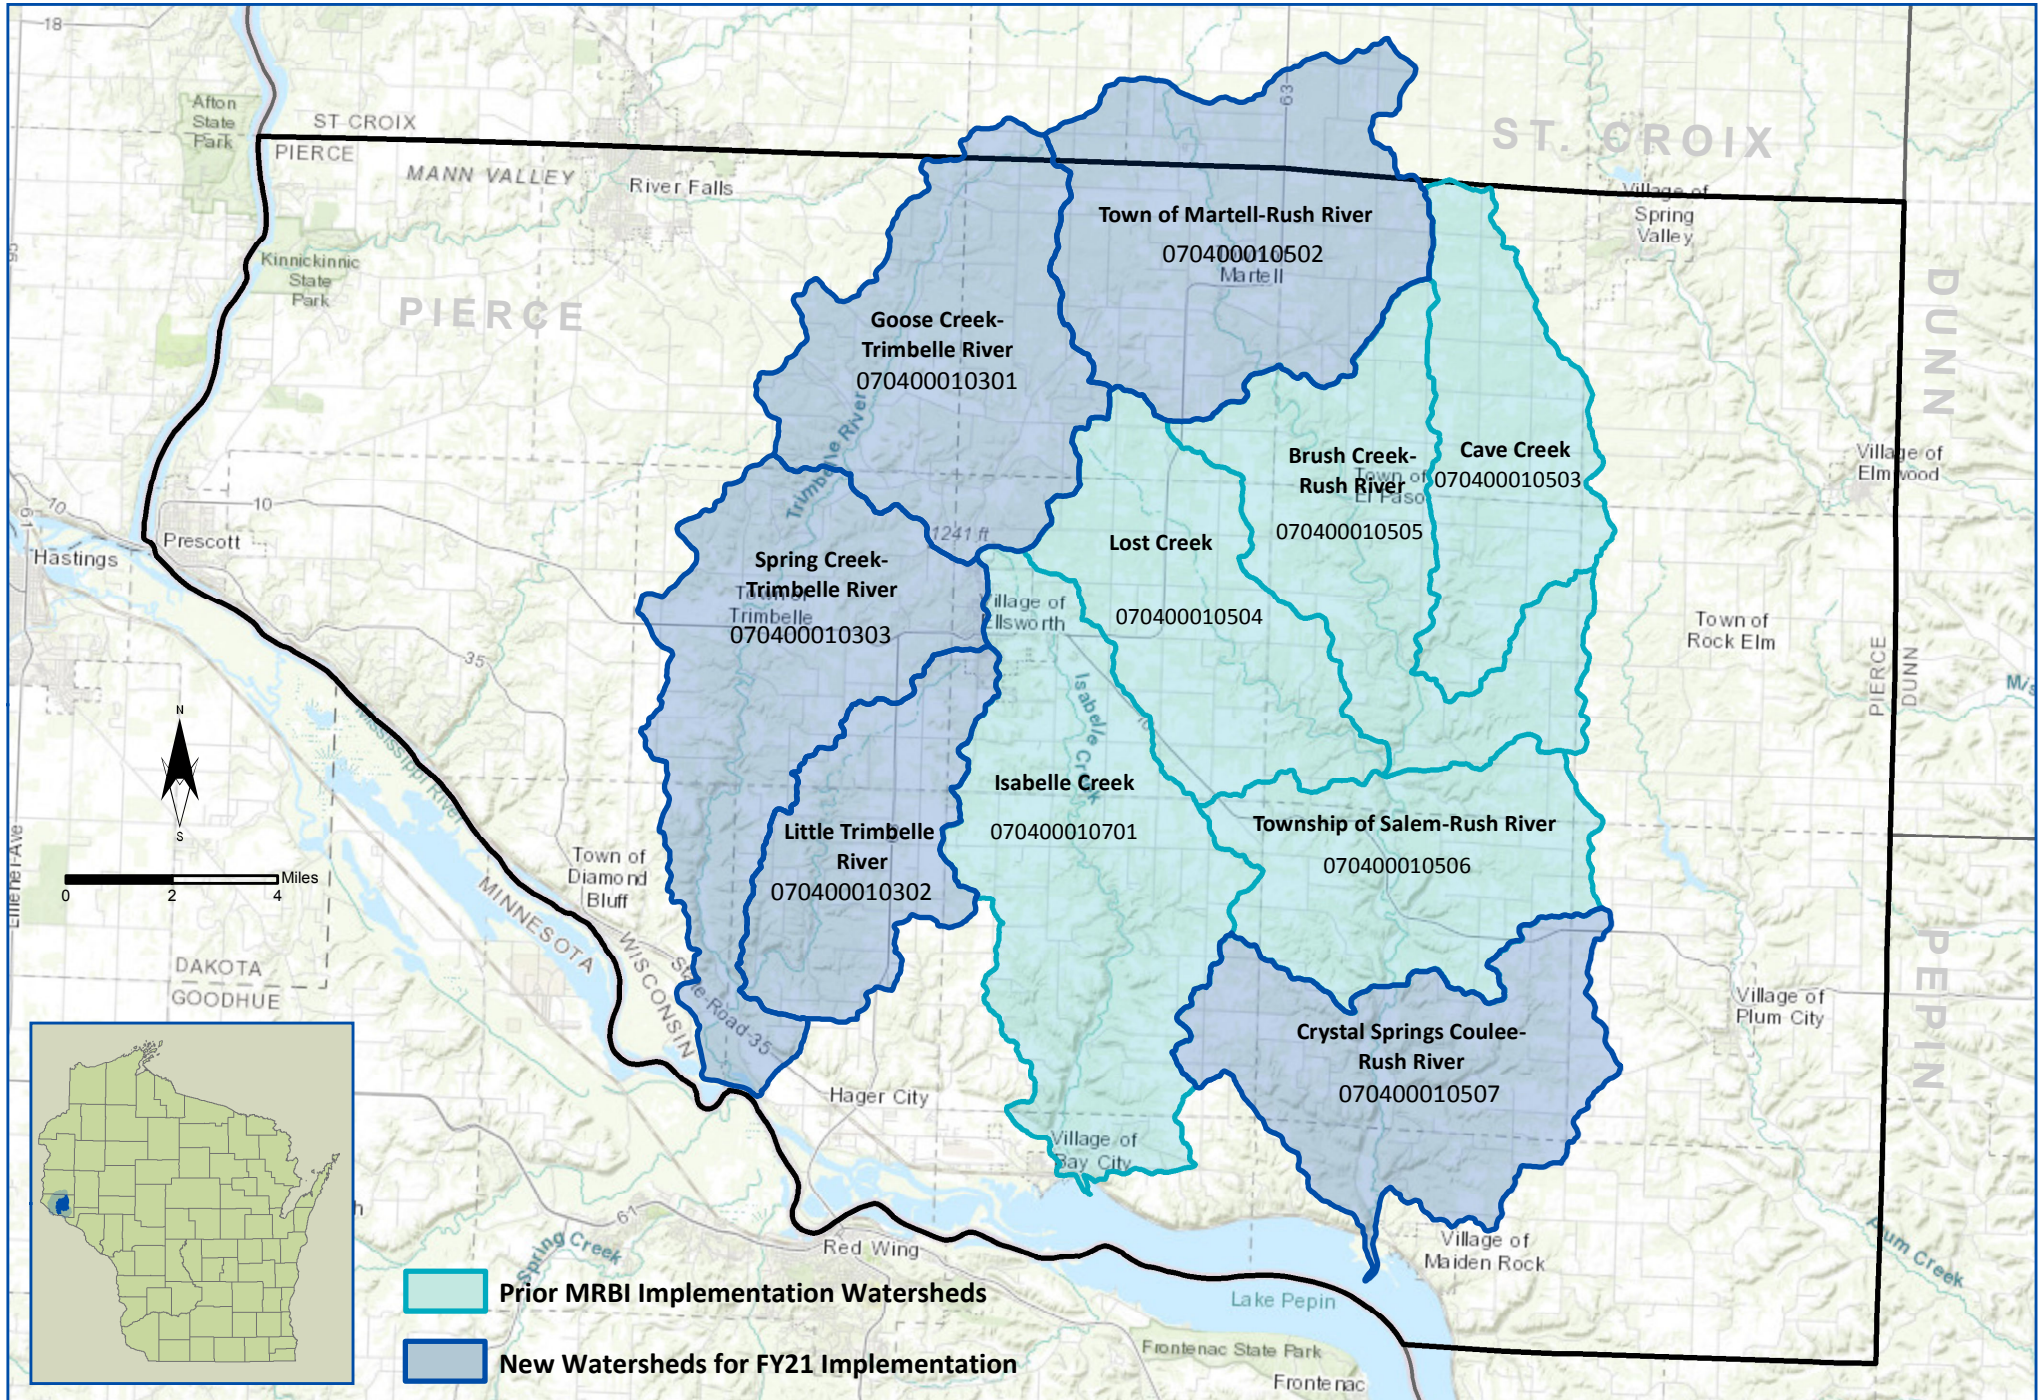

Mississippi River Basin Healthy Watersheds Initiative

Prior and New Implementation Sub-watersheds

Dataset Sources:
ESRI StreetMap World 2D
NRCS 12 Digit WBD HUC