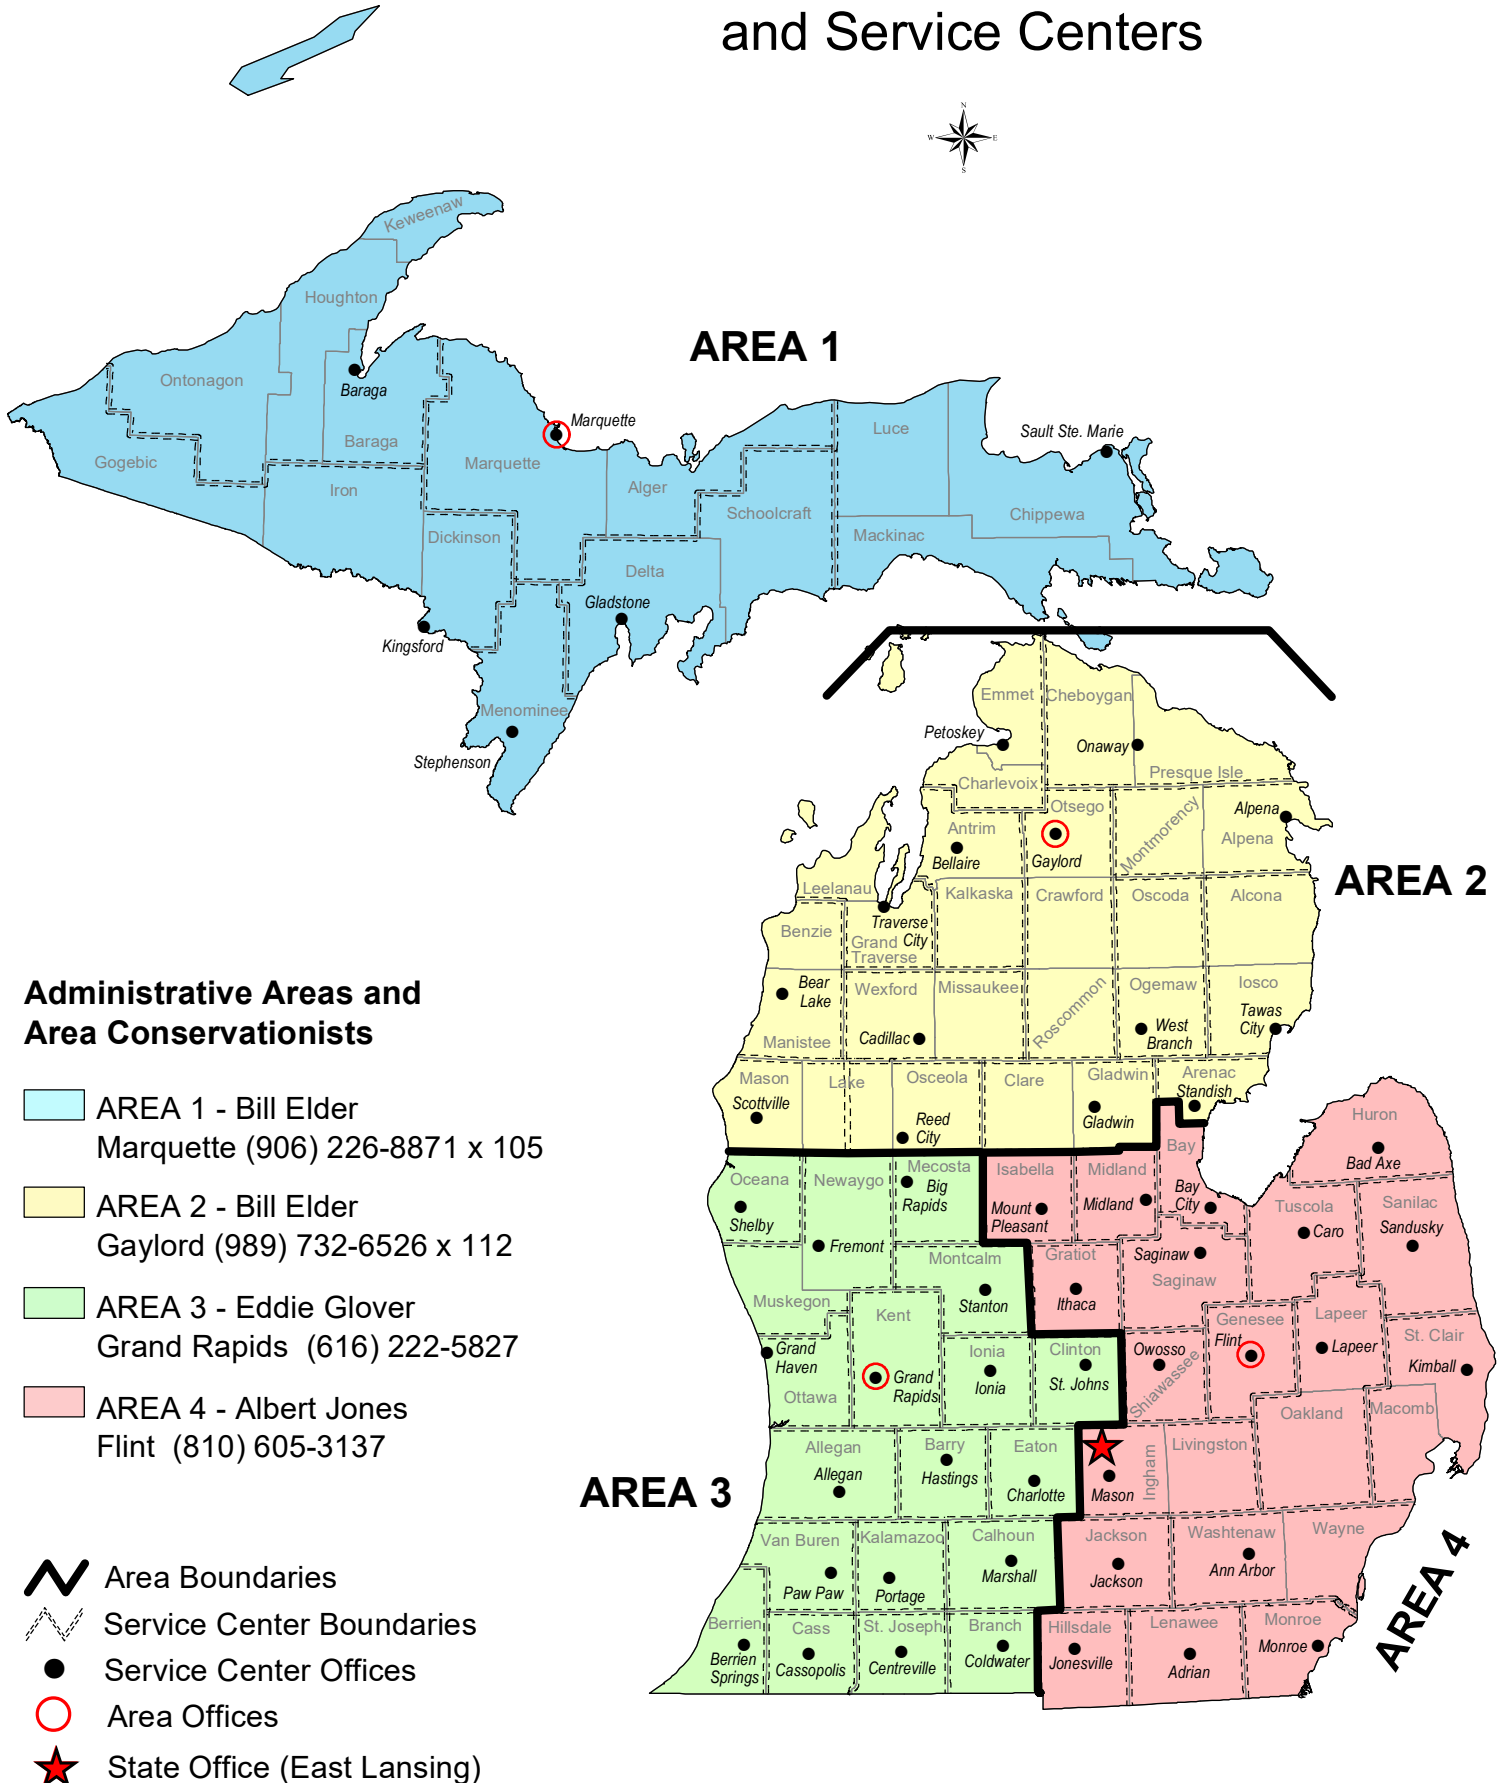

NRCS Michigan Administrative Areas and Service Centers