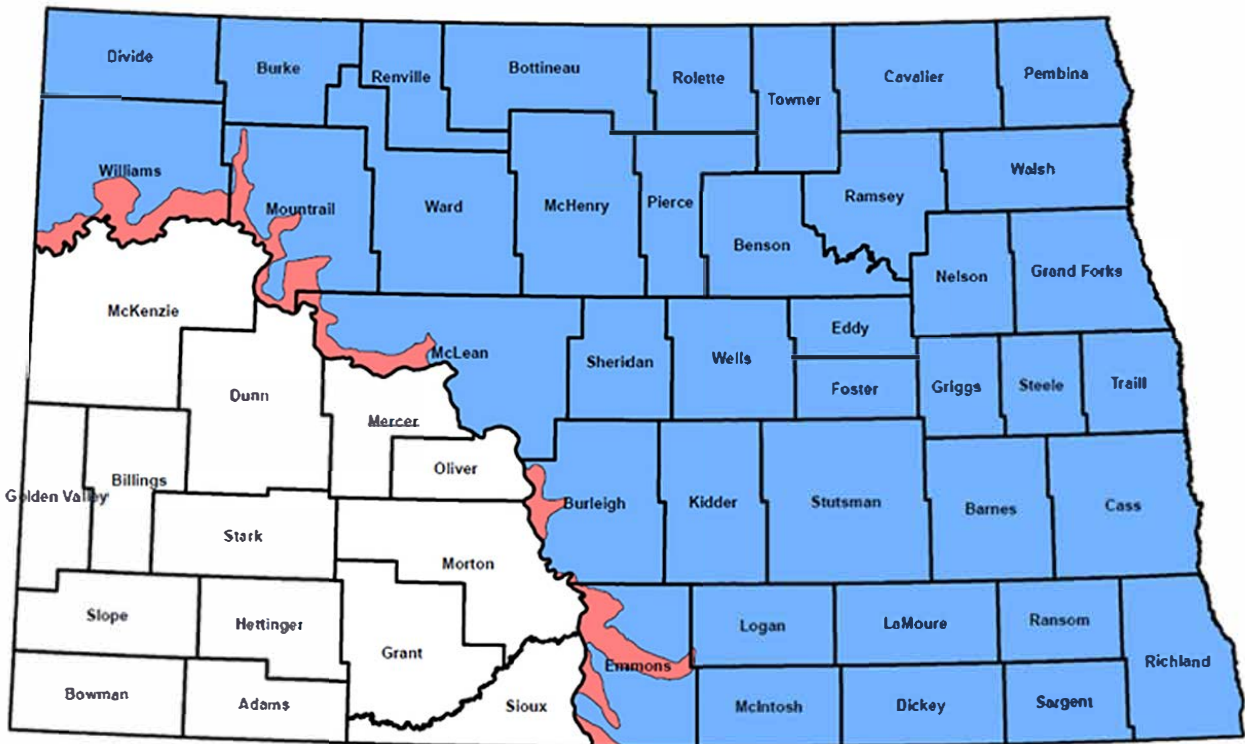

# Prairie Pothole Region North Dakota

## Legend

-  North Dakota Counties
-  Prairie Pothole Region
-  Additional County Acreage

0 25 50 100 Miles