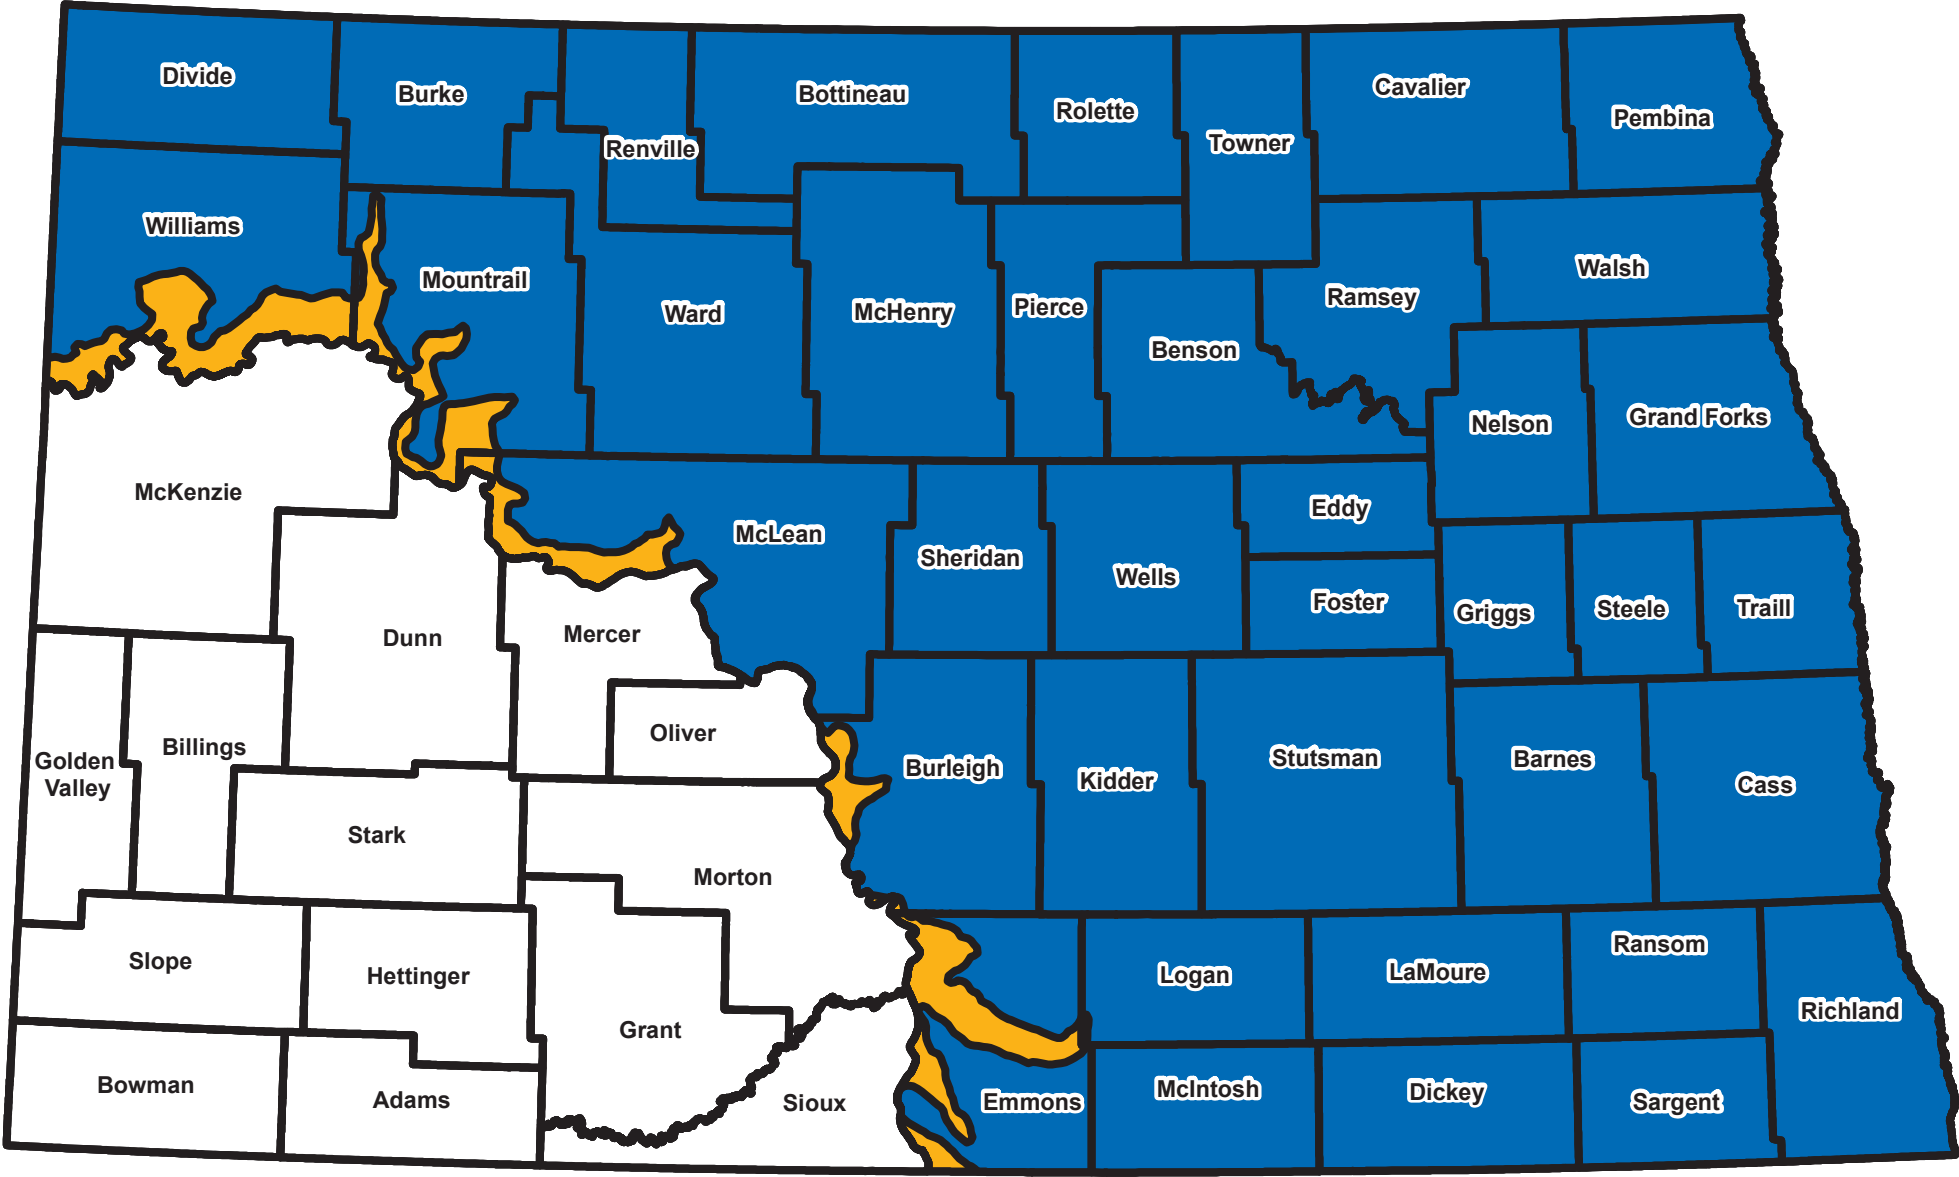

Prairie Pothole Region North Dakota

Legend

-  Prairie Pothole Region
-  Additional County Acreage
-  Non Prairie Pothole Counties