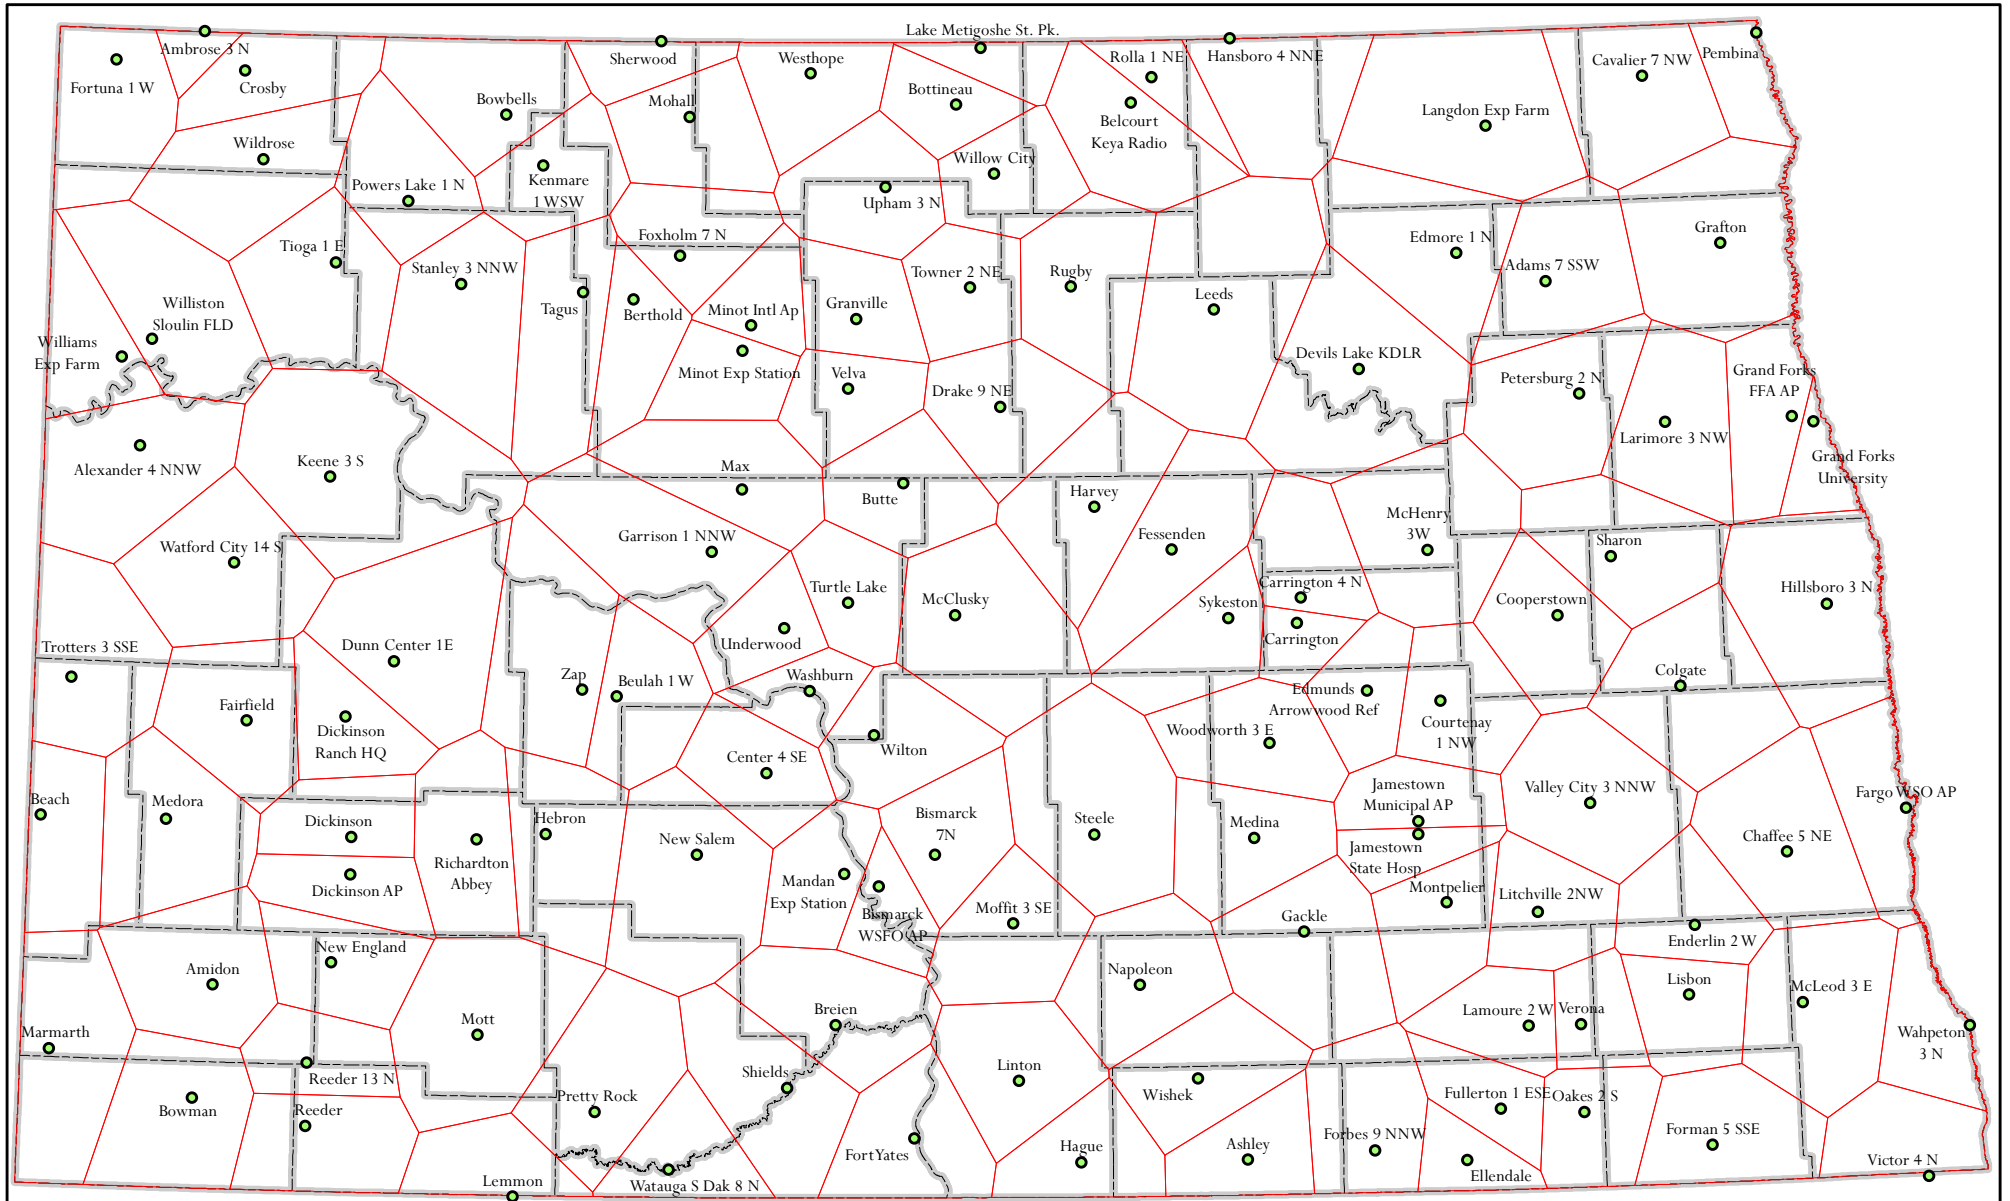

# Zones Associated with NWS Climate Stations in ND with Slide Normalization Available

- Zones Associated with NWS Climate Stations
- County Boundaries
- Slide Normalization NWS Stations