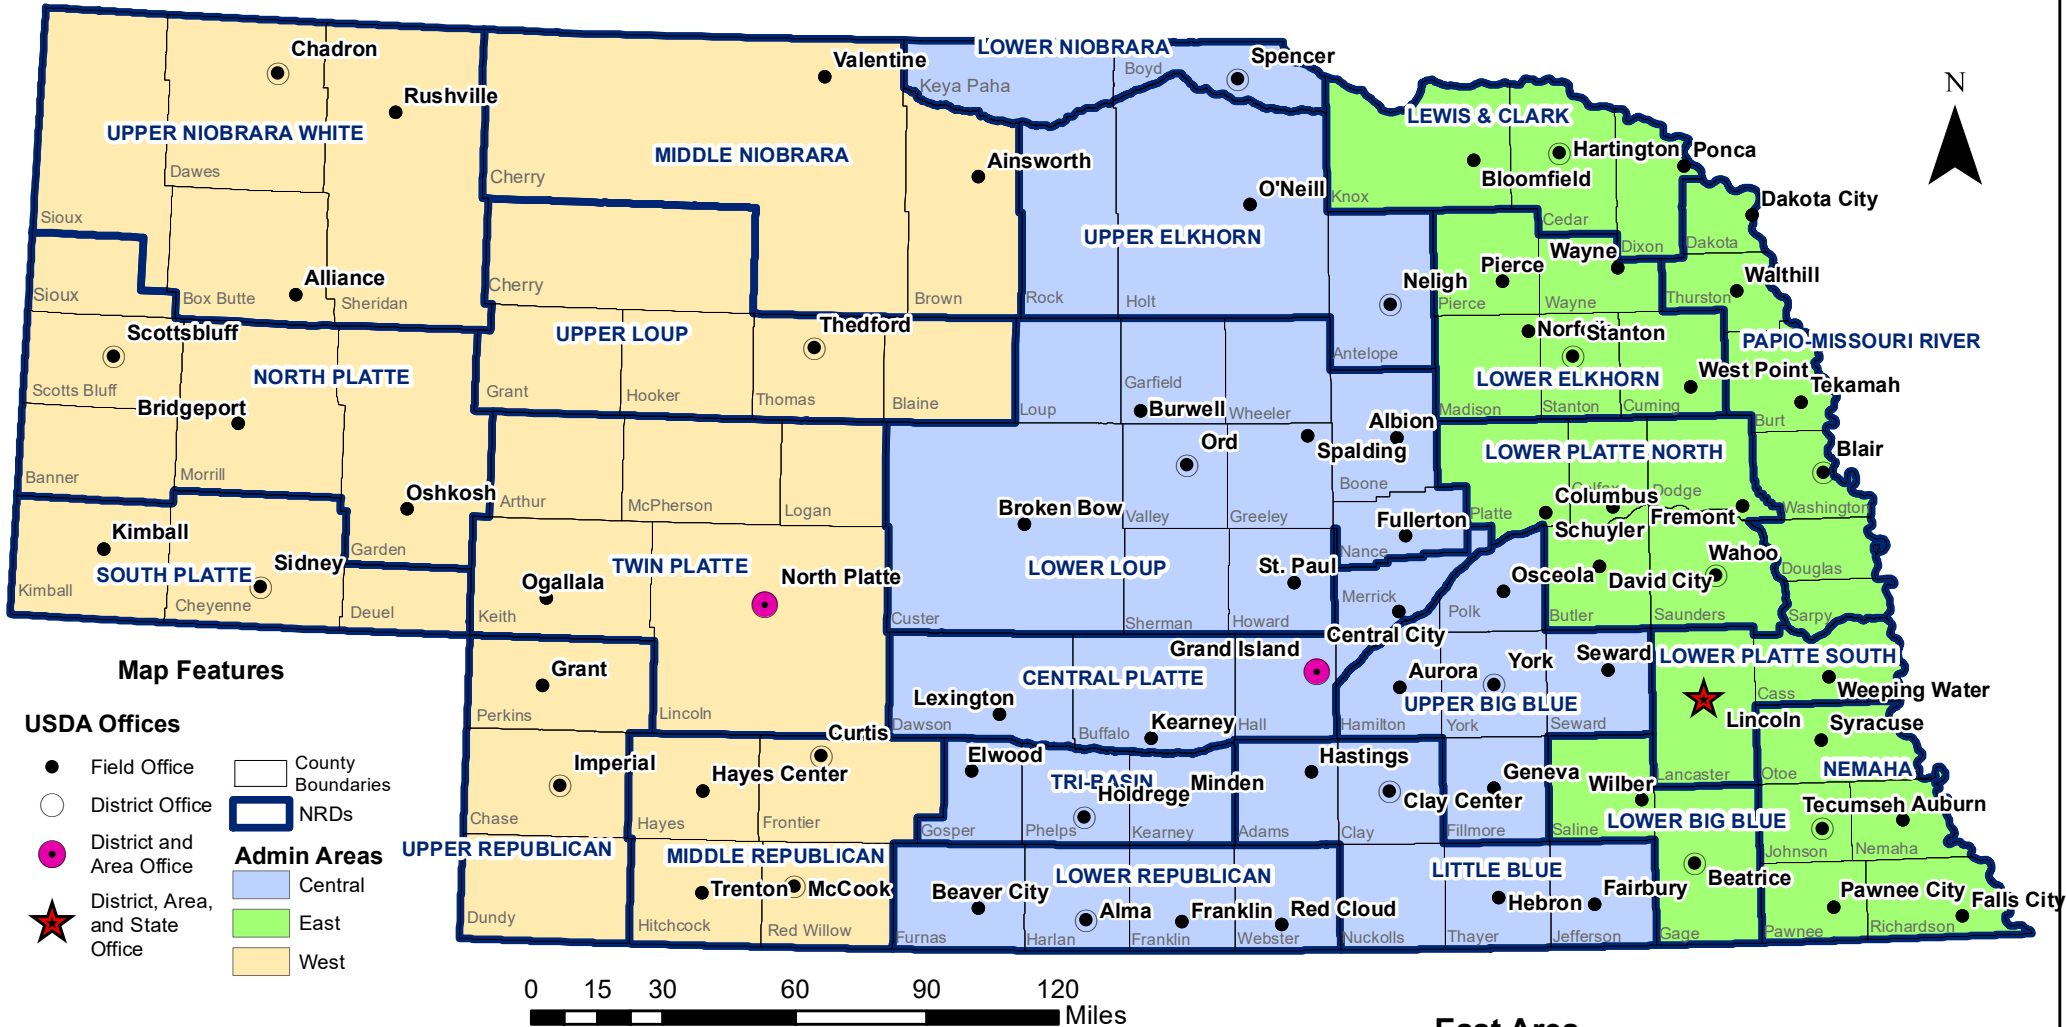

Current Nebraska NRCS Operations & Area Easement Teams

West Area

Brian Dierberger - Area Easement Specialist
 - North Platte Area Office
 Vacant - Game and Parks
 - North Platte Area Office

State Office

Roger Yerdon - Easement Program Manager
 Shawn McVey - Easement Restoration Specialist
 Bryan Euse - Contract Easement Employee
 Thomas Schleif - Contract Easement Employee

Central Area

Kaycee Zuschlag - Area Easement Specialist
 - Grand Island Area Office
 Kristi Schleif - Area Easement Specialist
 - Osceola Field Office
 Michelle Steffen - Program Assistant
 - Grand Island Area Office
 Vacant - Partner Habitat Specialist

East Area

Patrick Lantis - Area Easement Specialist
 - Wahoo Field Office
 Eric Hopps - Area Easement Specialist
 - Syracuse Field Office
 Theresa Smydra - Area Easement Specialist
 - Bloomfield Field Office
 Don Doty - Contract Easement Employee
 - Blair Field Office
 Dave Bichlmeier - Contract Easement Employee
 - Columbus Field Office