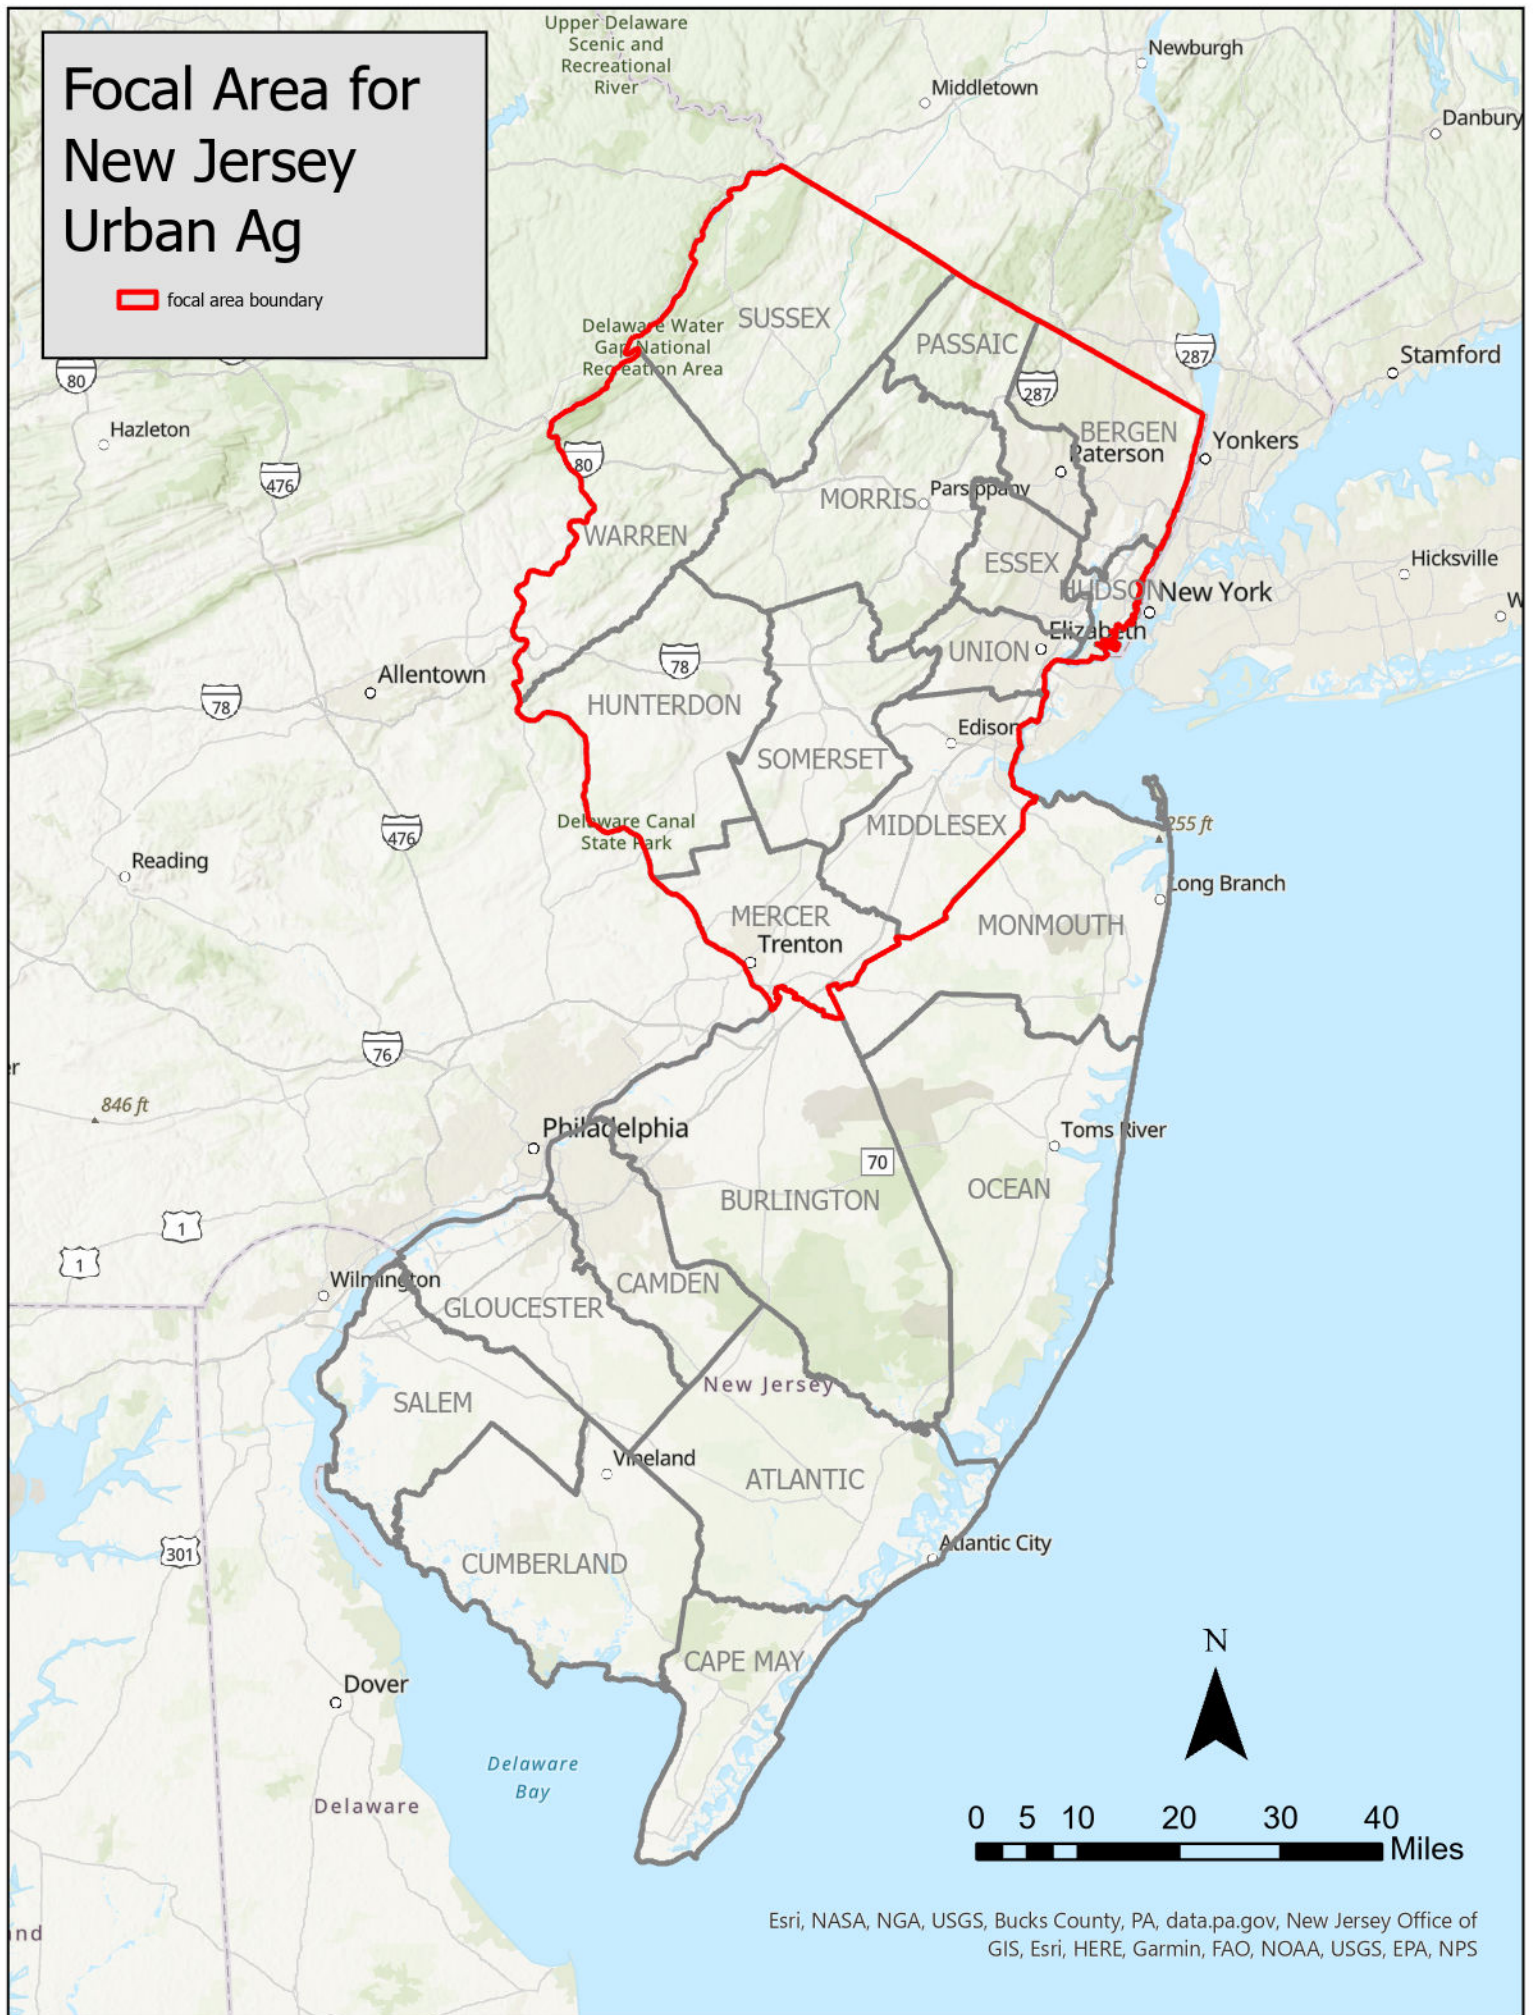

Focal Area for New Jersey Urban Ag

 focal area boundary

Esri, NASA, NGA, USGS, Bucks County, PA, data.pa.gov, New Jersey Office of GIS, Esri, HERE, Garmin, FAO, NOAA, USGS, EPA, NPS