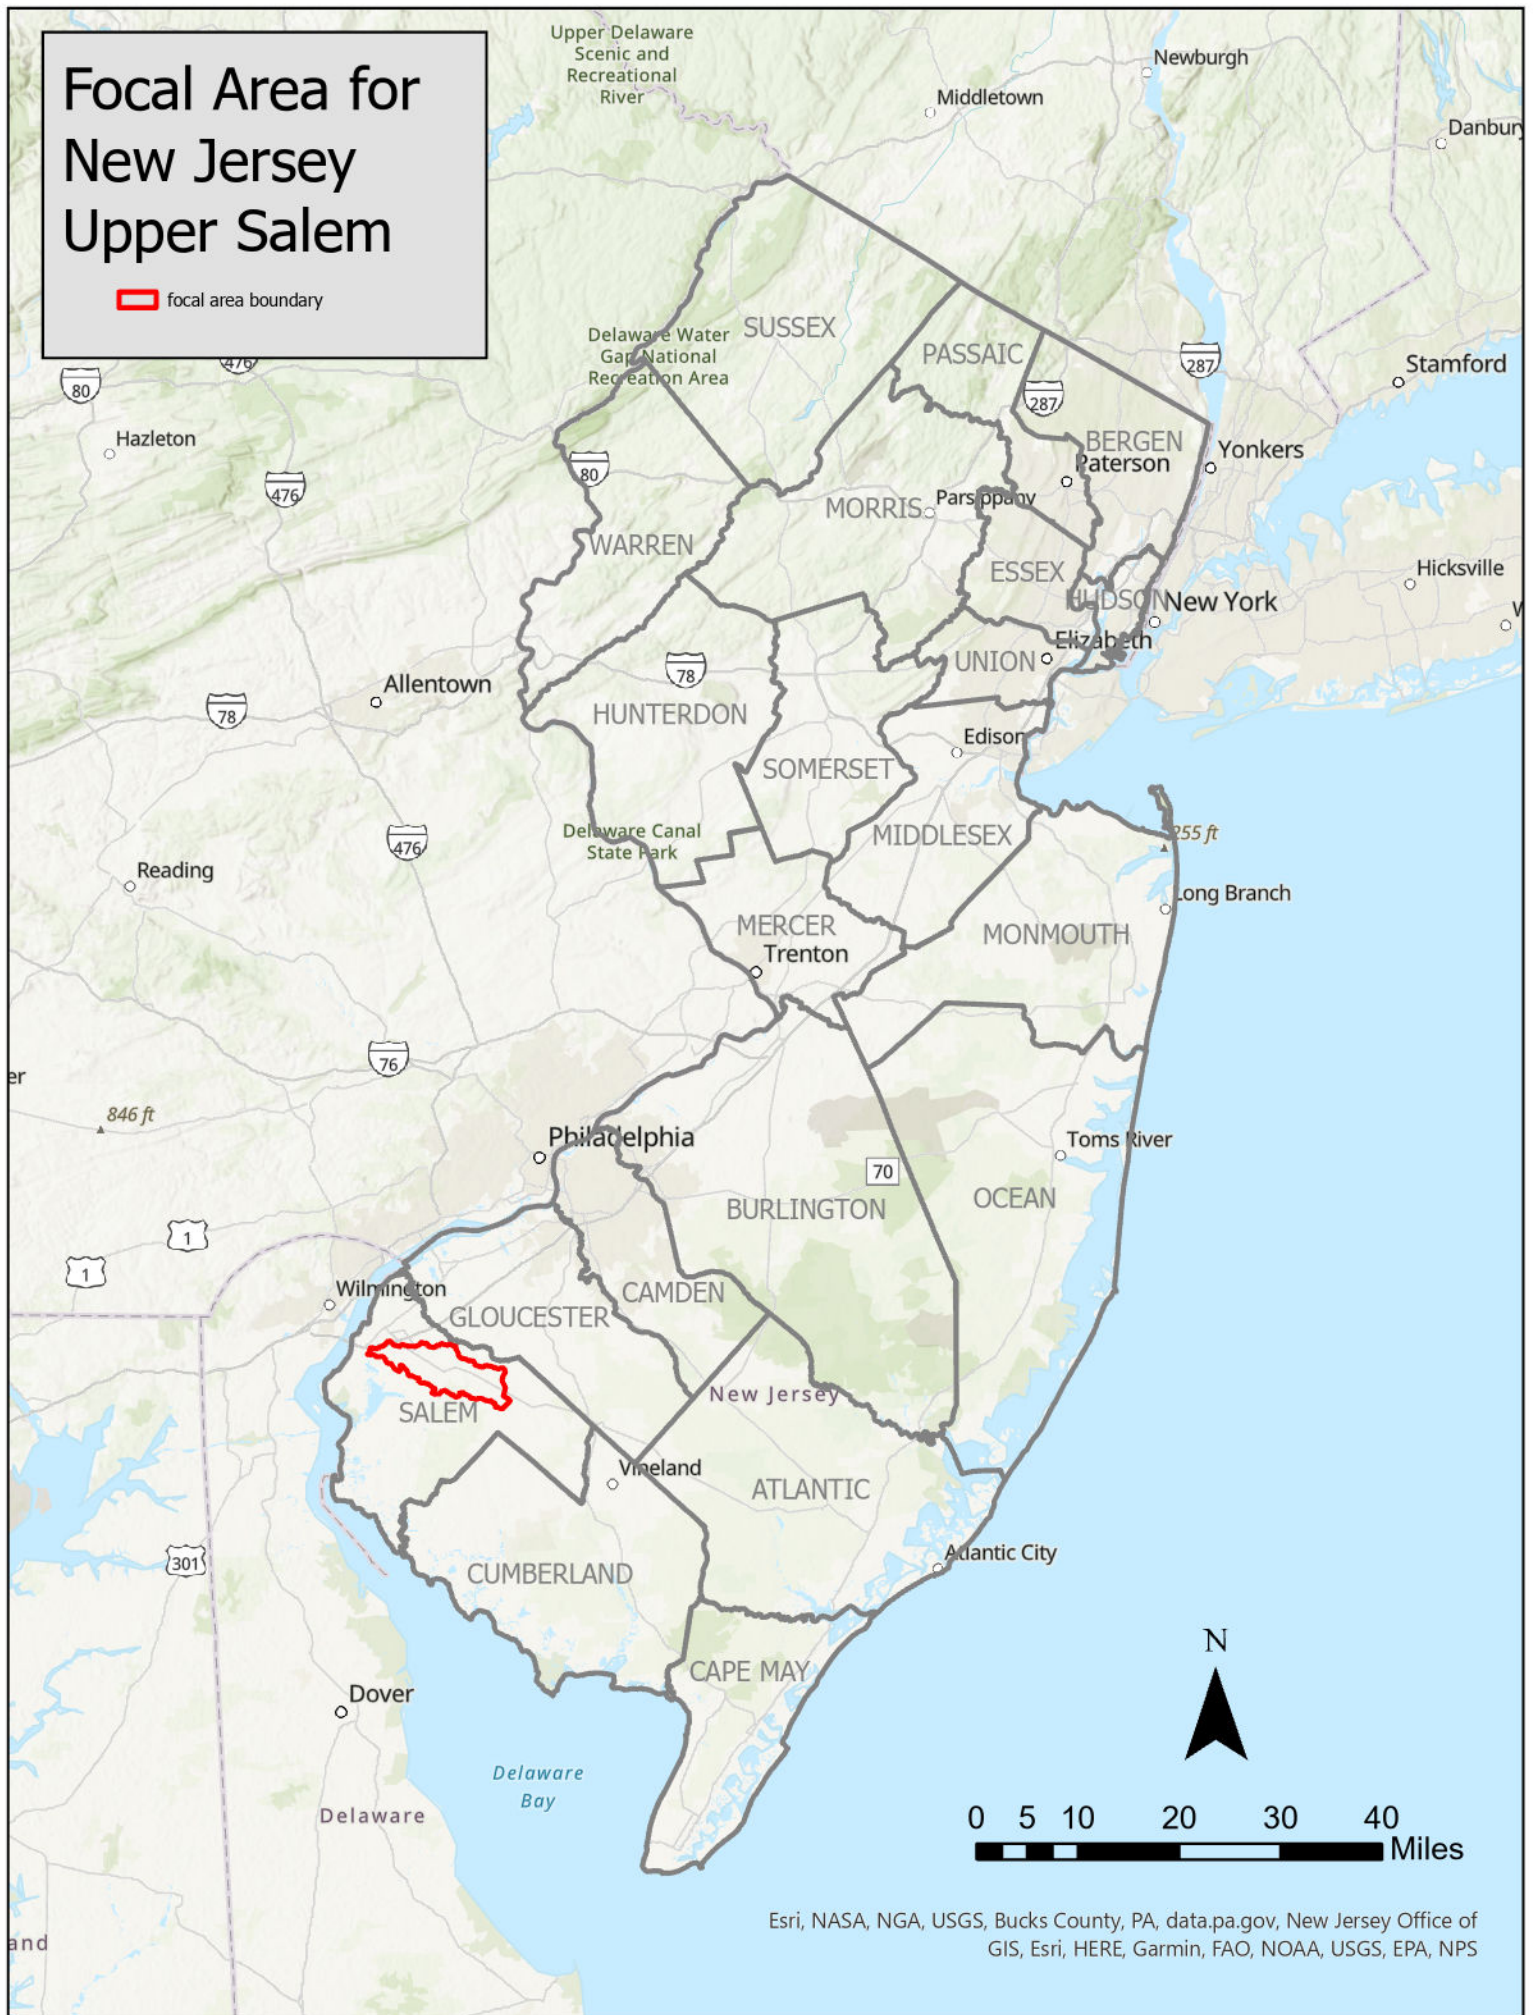

Focal Area for New Jersey Upper Salem

 focal area boundary

Esri, NASA, NGA, USGS, Bucks County, PA, data.pa.gov, New Jersey Office of GIS, Esri, HERE, Garmin, FAO, NOAA, USGS, EPA, NPS