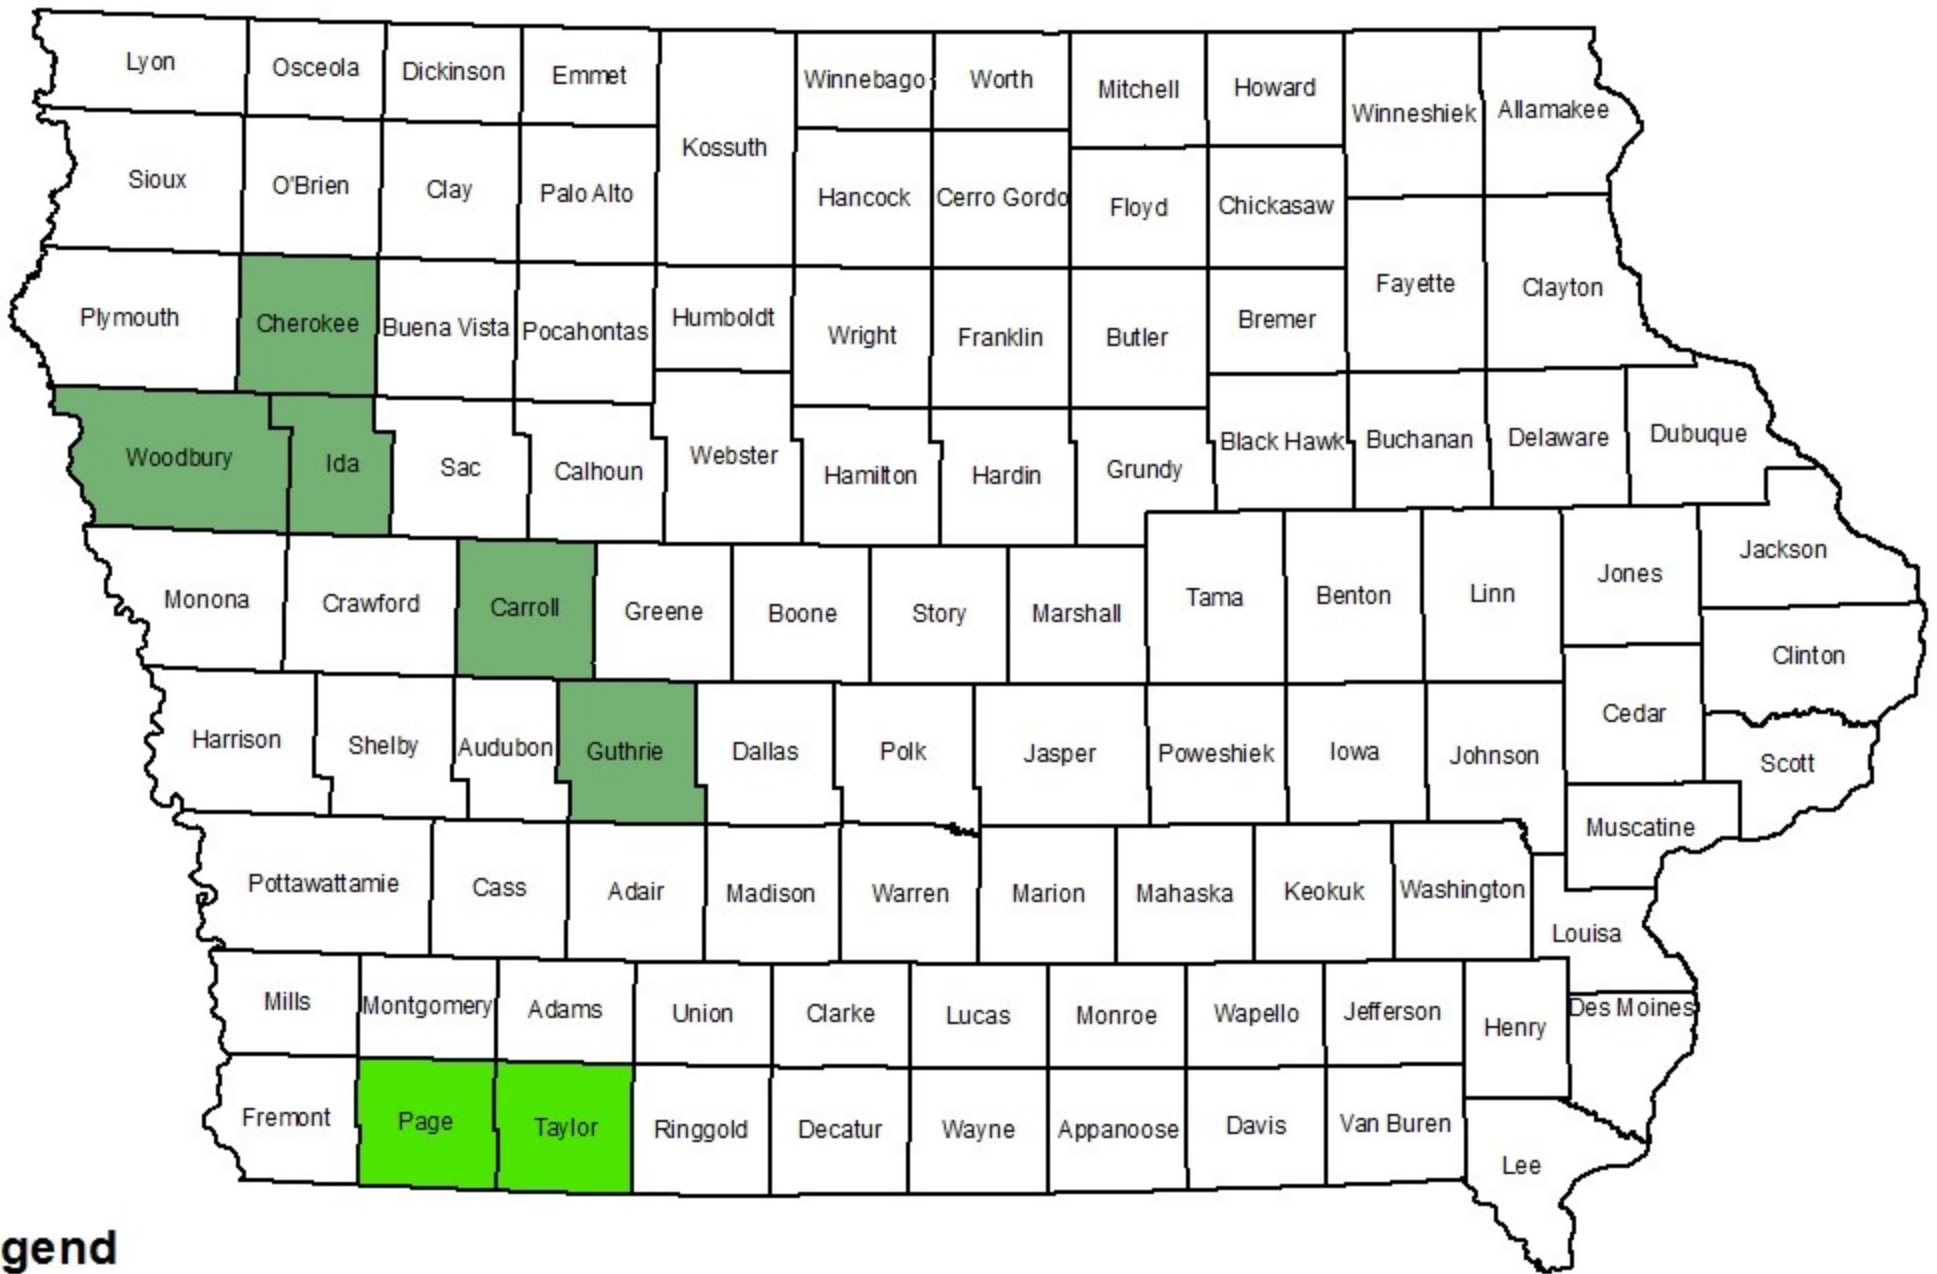

# Iowa Working Lands Conservation Partnership RCPP-AFA

## Legend

-  Current Project Area (Phase 1)
-  Expansion Area (Phase 2)