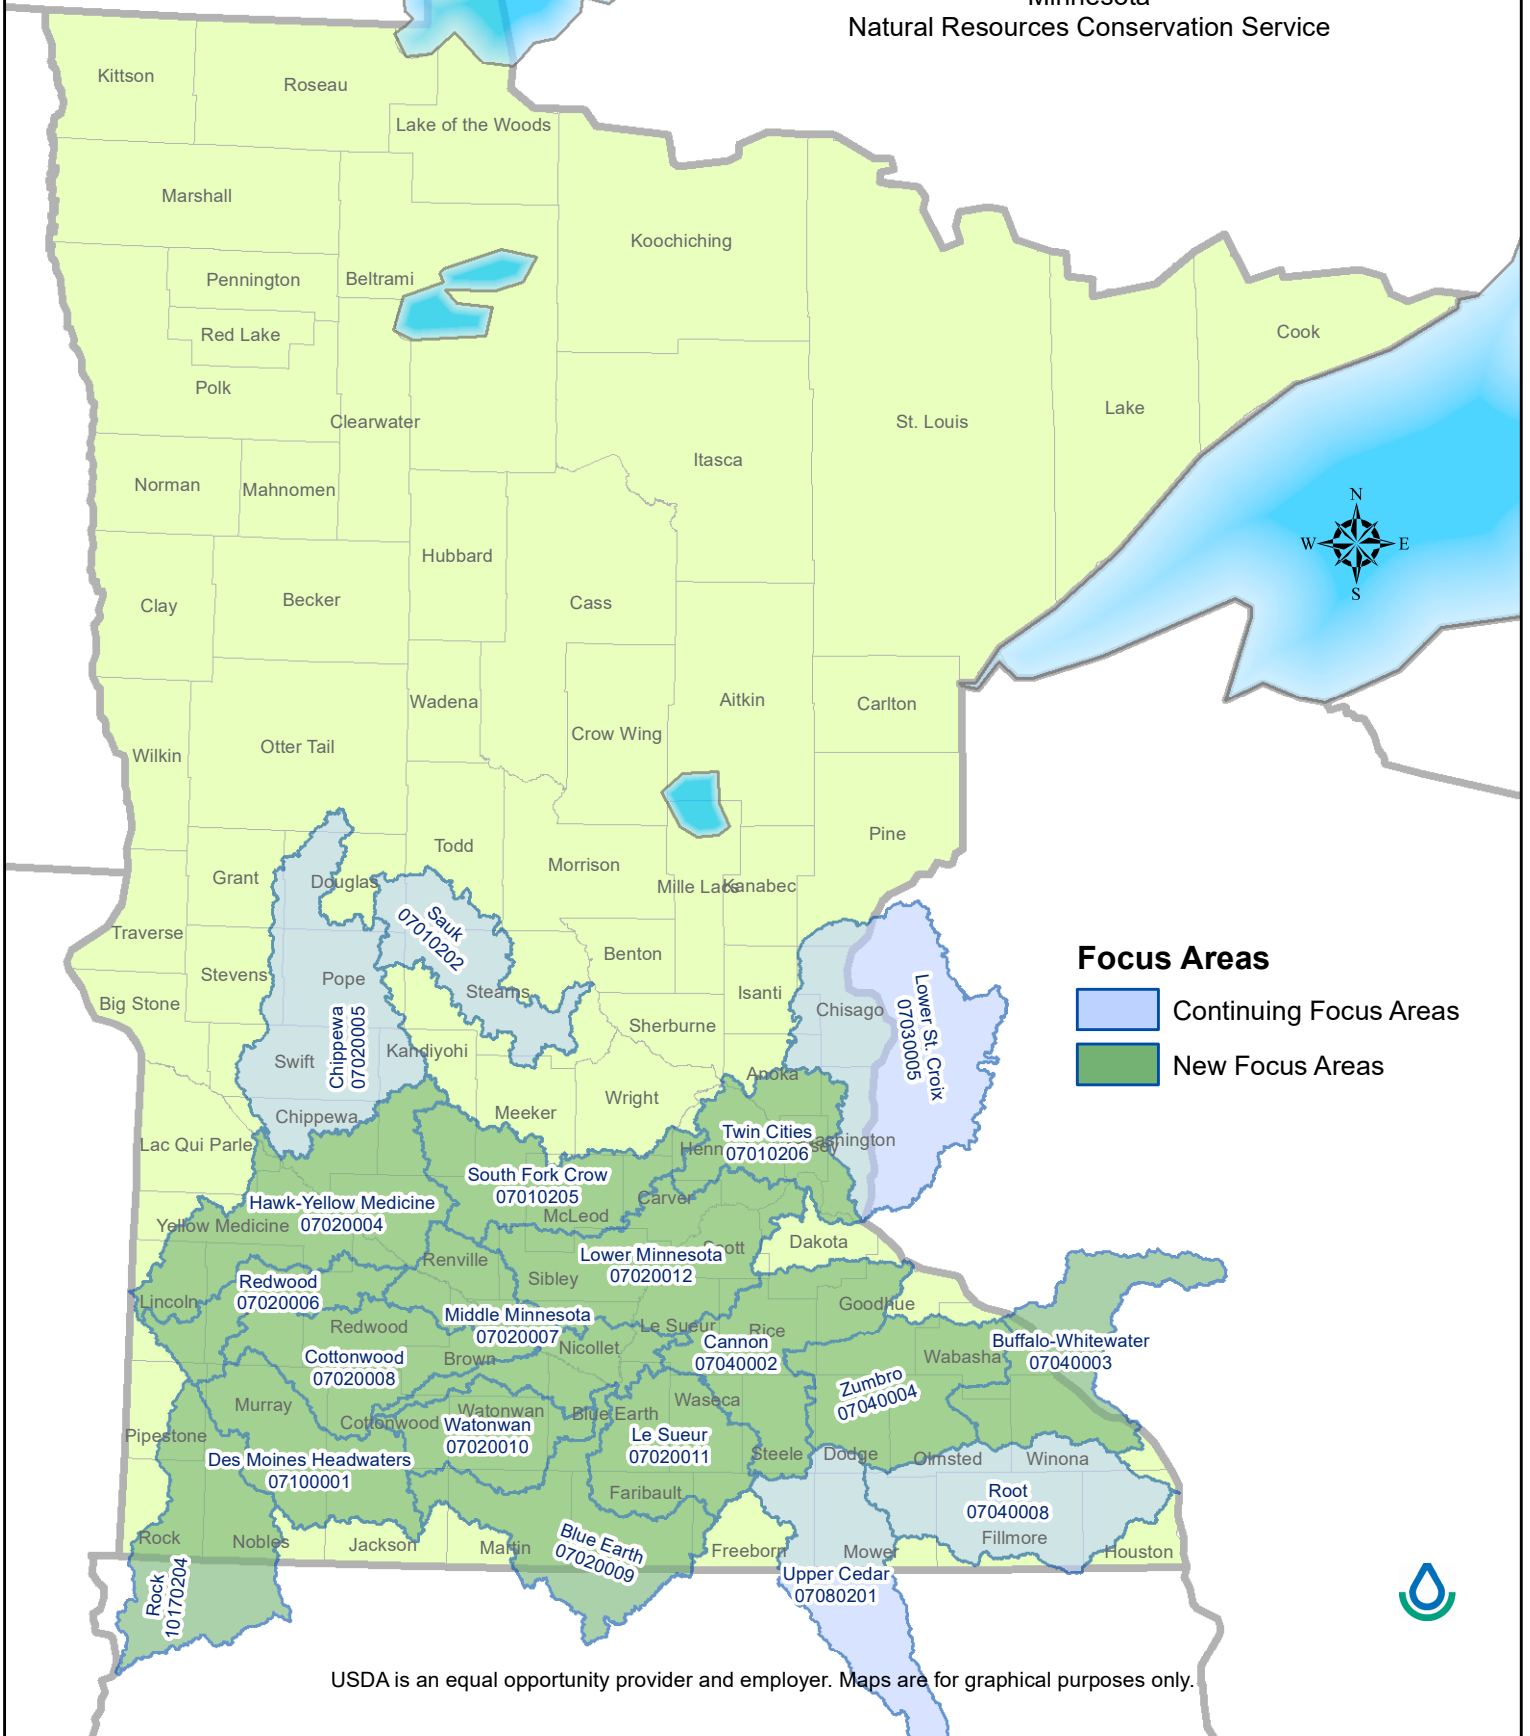

**United States
Department of
Agriculture**

Mississippi River Basin Initiative (MRBI) FY 2022

Minnesota
Natural Resources Conservation Service

Focus Areas

- Continuing Focus Areas
- New Focus Areas