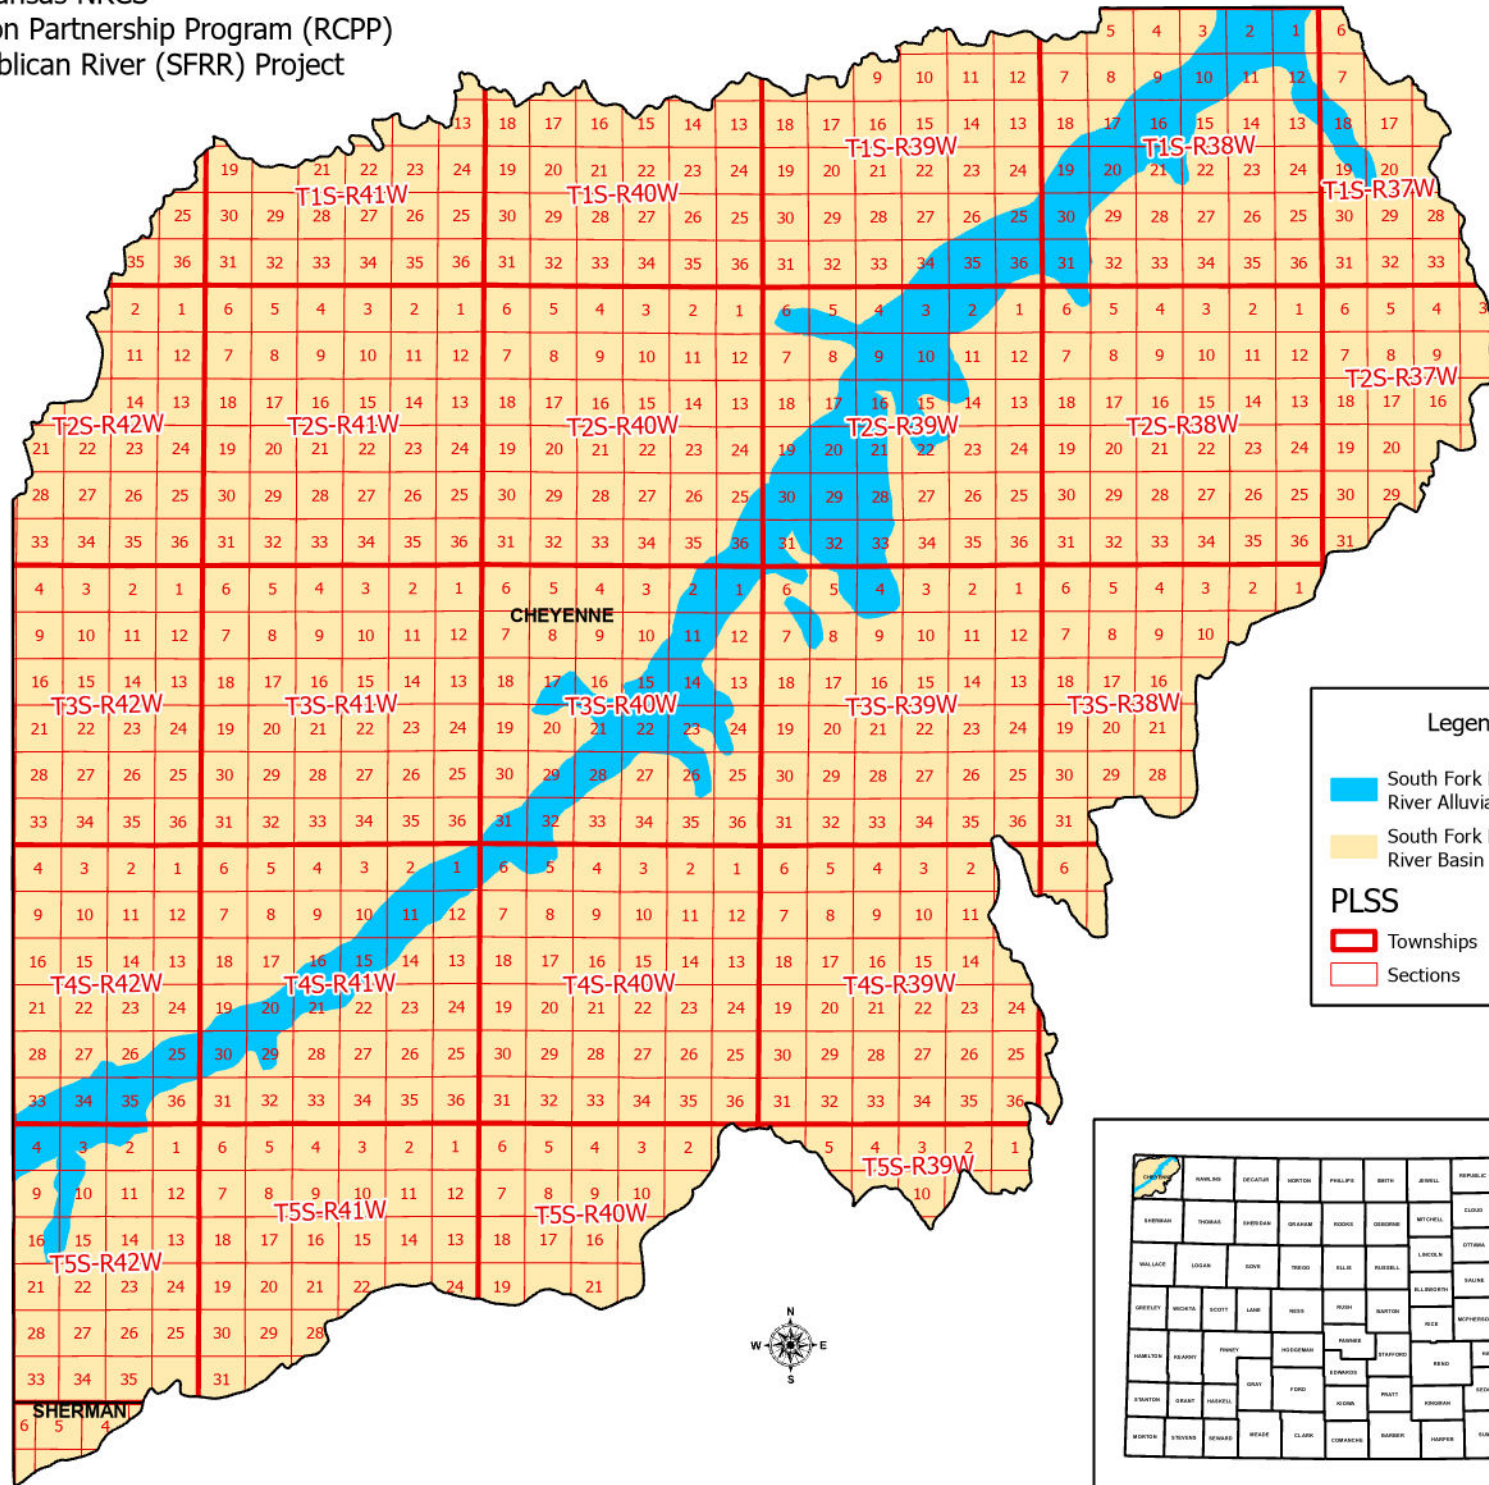

# Kansas NRCS Regional Conservation Partnership Program (RCPP) South Fork Republican River (SFRR) Project

**Legend**

- South Fork Republican River Alluvial Aquifer
- South Fork Republican River Basin

**PLSS**

- Townships
- Sections