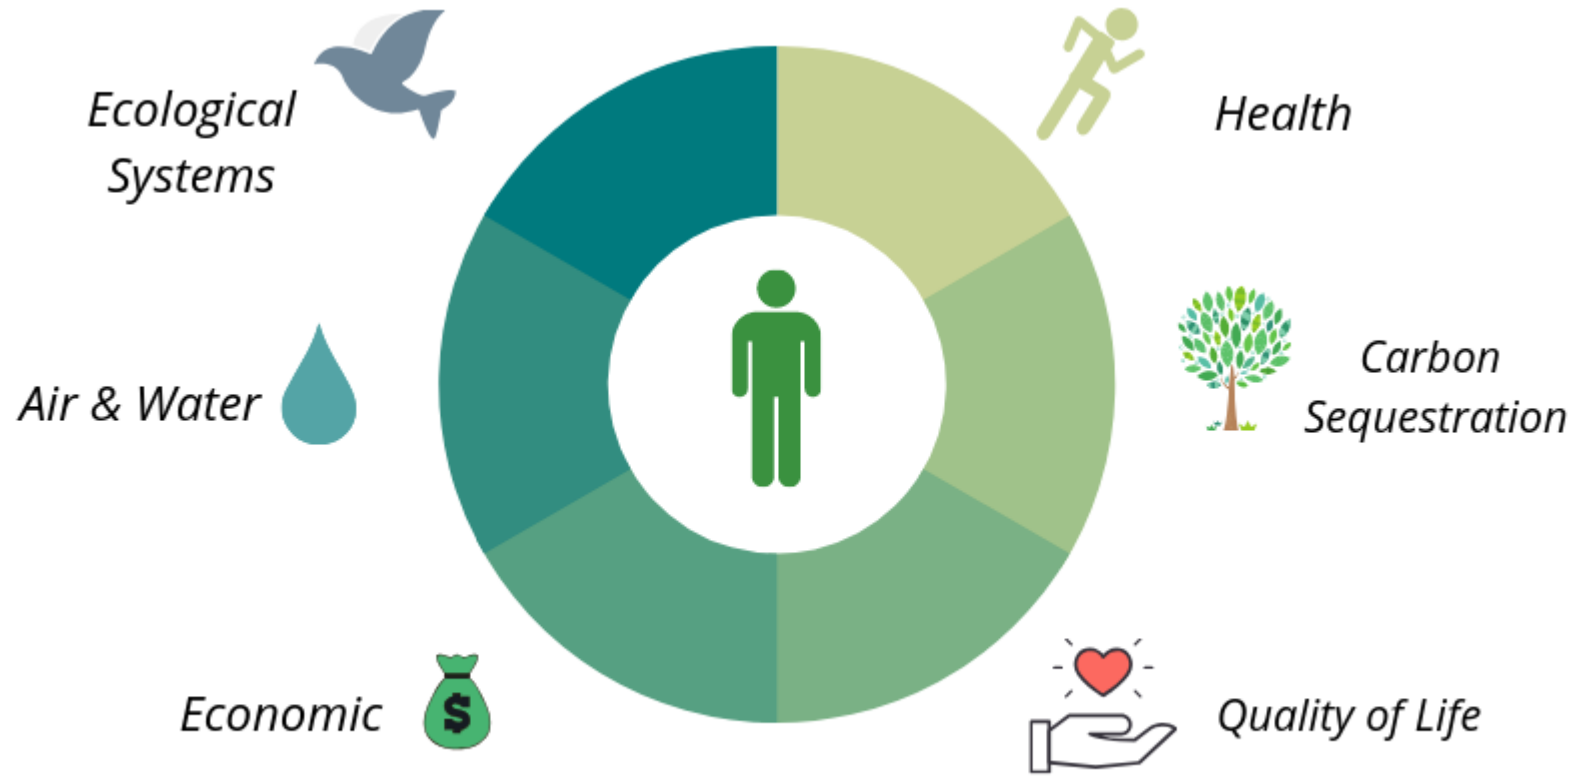

TENNGREEN

LAND CONSERVANCY

ABOUT TENNGREEN

- TennGreen is the oldest, statewide accredited land conservancy in Tennessee.
- Accredited by the Land Trust Alliance
- Funded through the generosity of our members and sponsors.

Platinum
Transparency
2022

Candid.

TENNGREEN
LAND CONSERVANCY

WHY IS LAND CONSERVATION IMPORTANT?

The Value of Open Space

\$16 billion annually in economic activity from agriculture & forestry providing more than **178,000 jobs**