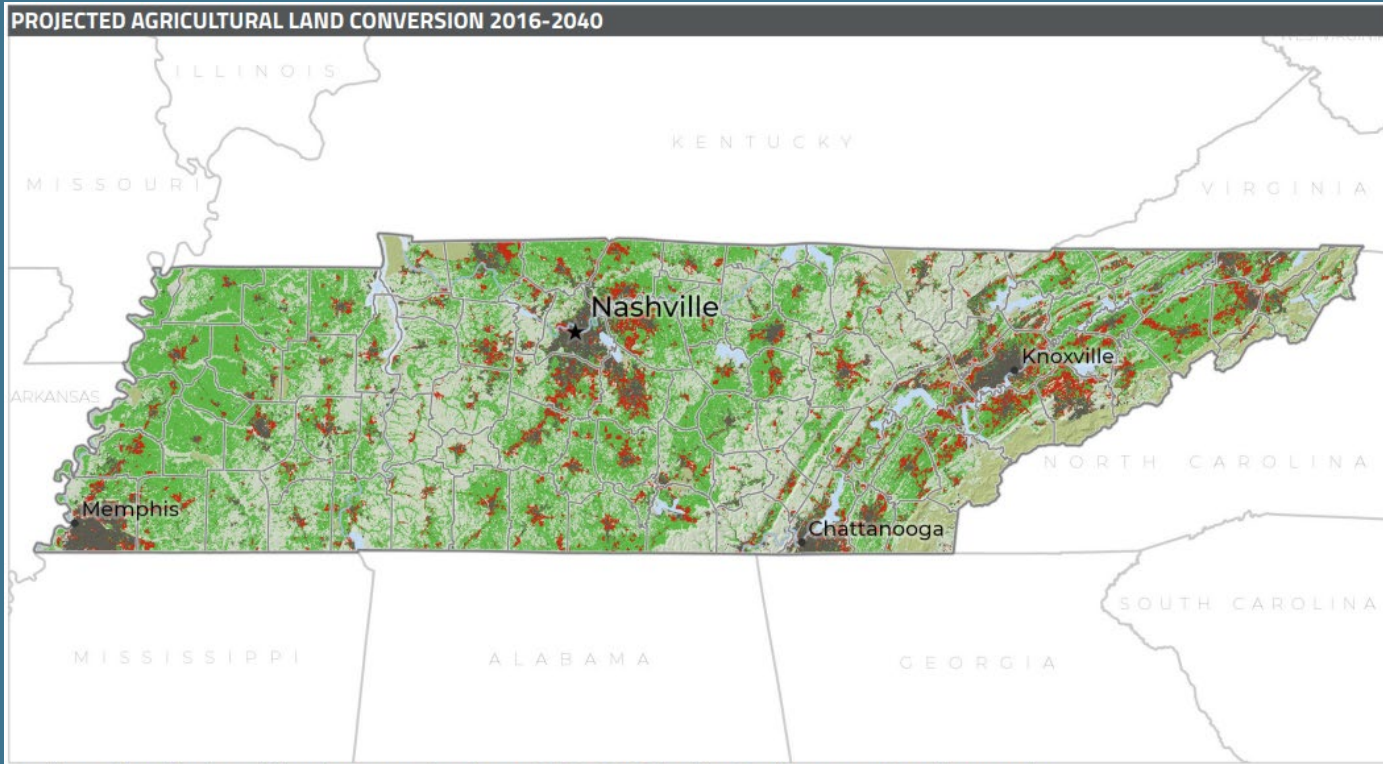

2040 FUTURE SCENARIOS

Projected agricultural land conversion from 2016-2040 in the *Business as Usual* scenario.

Projected Conversion (2040)		Land Cover (2016)		
■ Urban and highly developed (UHD) and low-density residential (LDR)	■ Farmland*	■ Federal (no grazing)	■ Urban areas	■ Water
	■ Forestland	■ Other lands		

*Farmland is composed of cropland, pastureland, and woodland associated with farms.

On recent trends, from 2016 to 2040:
Tennesseans will pave over, fragment, or compromise **1,014,600 acres** of farmland.
That's the equivalent of losing **8,700 farms, $258 million** in farm output, and **14,600 jobs** based on county averages.²

52% of the conversion will occur on Tennessee's best land.¹

Hardest-hit counties:

- **Rutherford**
- **Sevier**
- **Williamson**

¹ Freedgood et al. 2020
² Census of Agriculture 2017

TENNGREEN
LAND CONSERVANCY