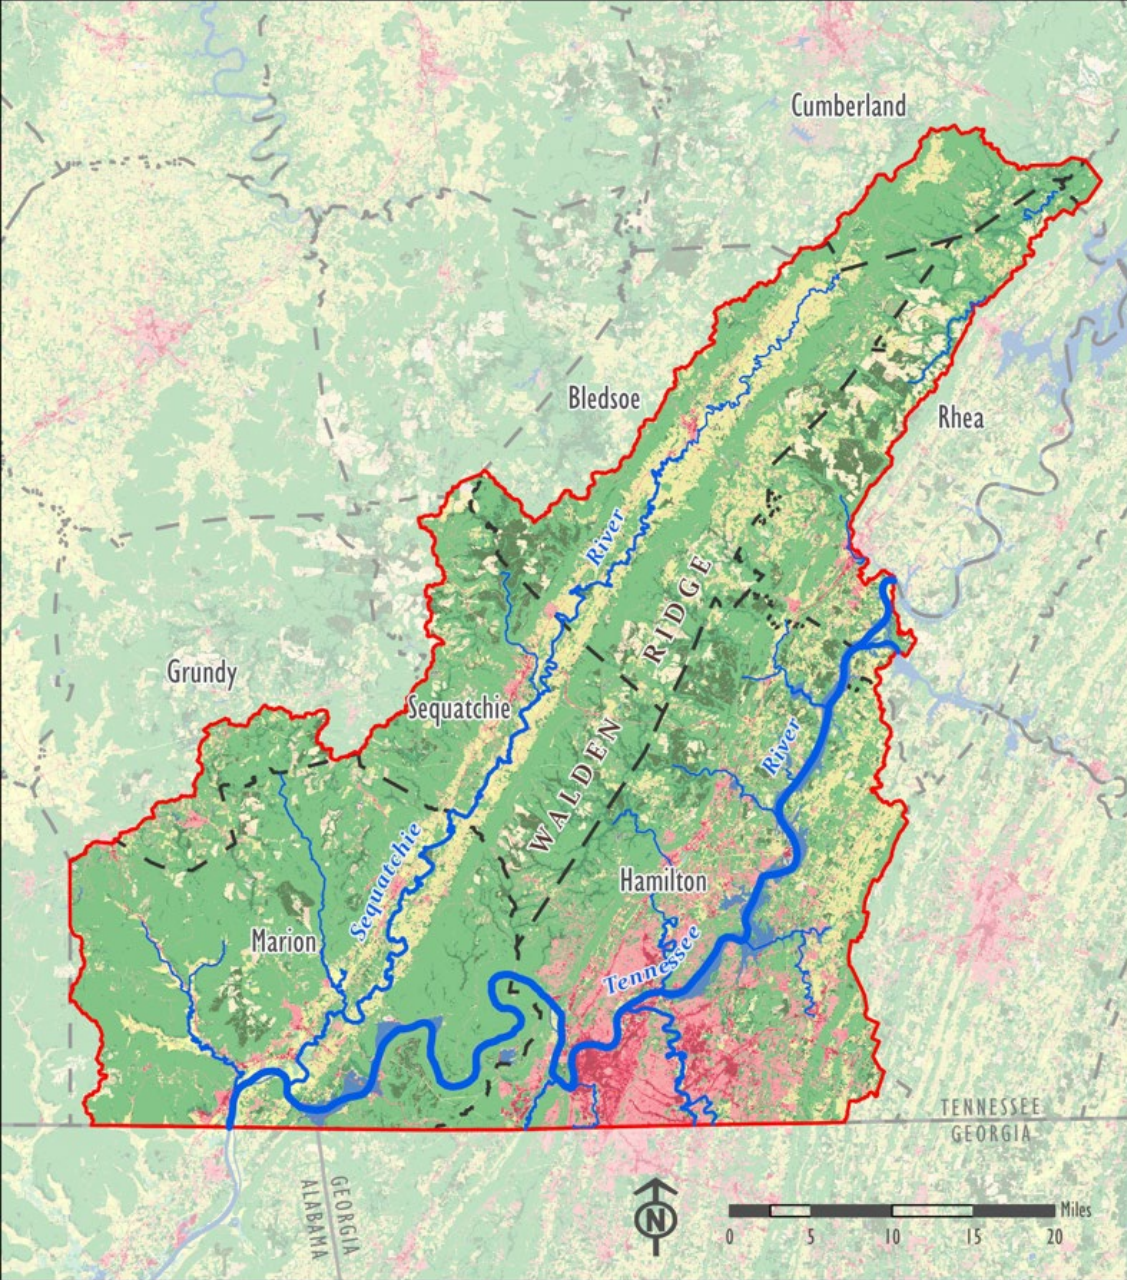

RCPP – RIDGES TO RIVERS

Through an RCPP grant, TennGreen and partners plan to work with producers and landowners in a seven-county area in the Tennessee River Basin to improve water quality and aid the recovery of imperiled aquatic species.

TENNGREEN
LAND CONSERVANCY