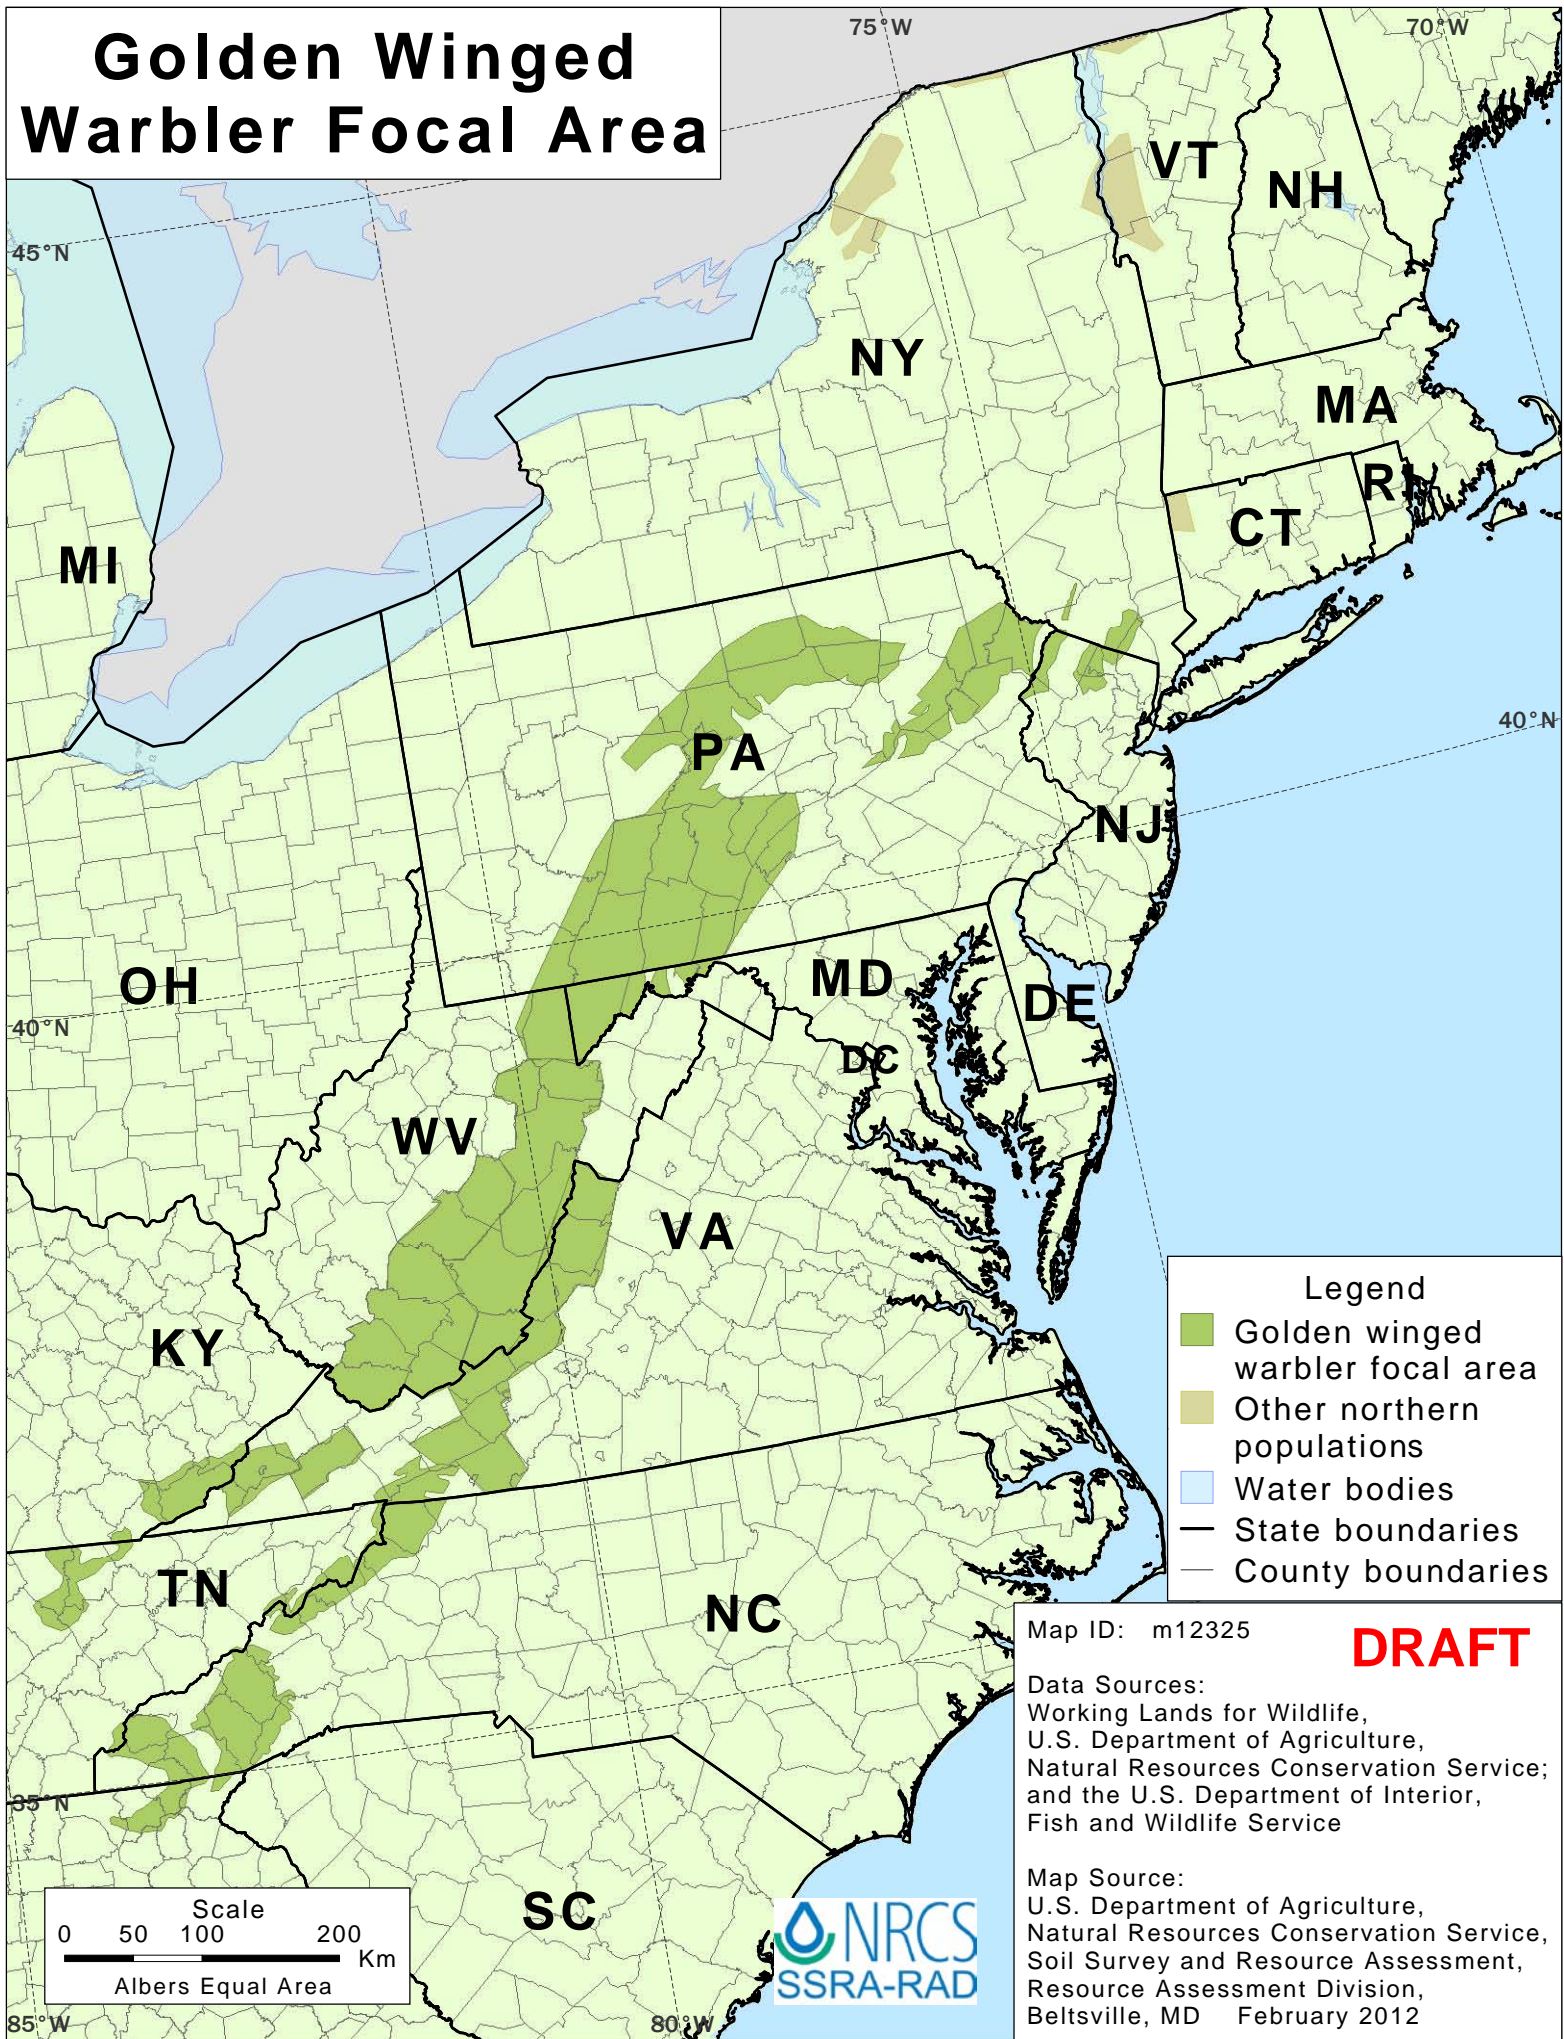

Golden Winged Warbler Focal Area

Legend

- Golden winged warbler focal area
- Other northern populations
- Water bodies
- State boundaries
- County boundaries

Map ID: m12325

DRAFT

Data Sources:
Working Lands for Wildlife,
U.S. Department of Agriculture,
Natural Resources Conservation Service;
and the U.S. Department of Interior,
Fish and Wildlife Service

Map Source:
U.S. Department of Agriculture,
Natural Resources Conservation Service,
Soil Survey and Resource Assessment,
Resource Assessment Division,
Beltsville, MD February 2012