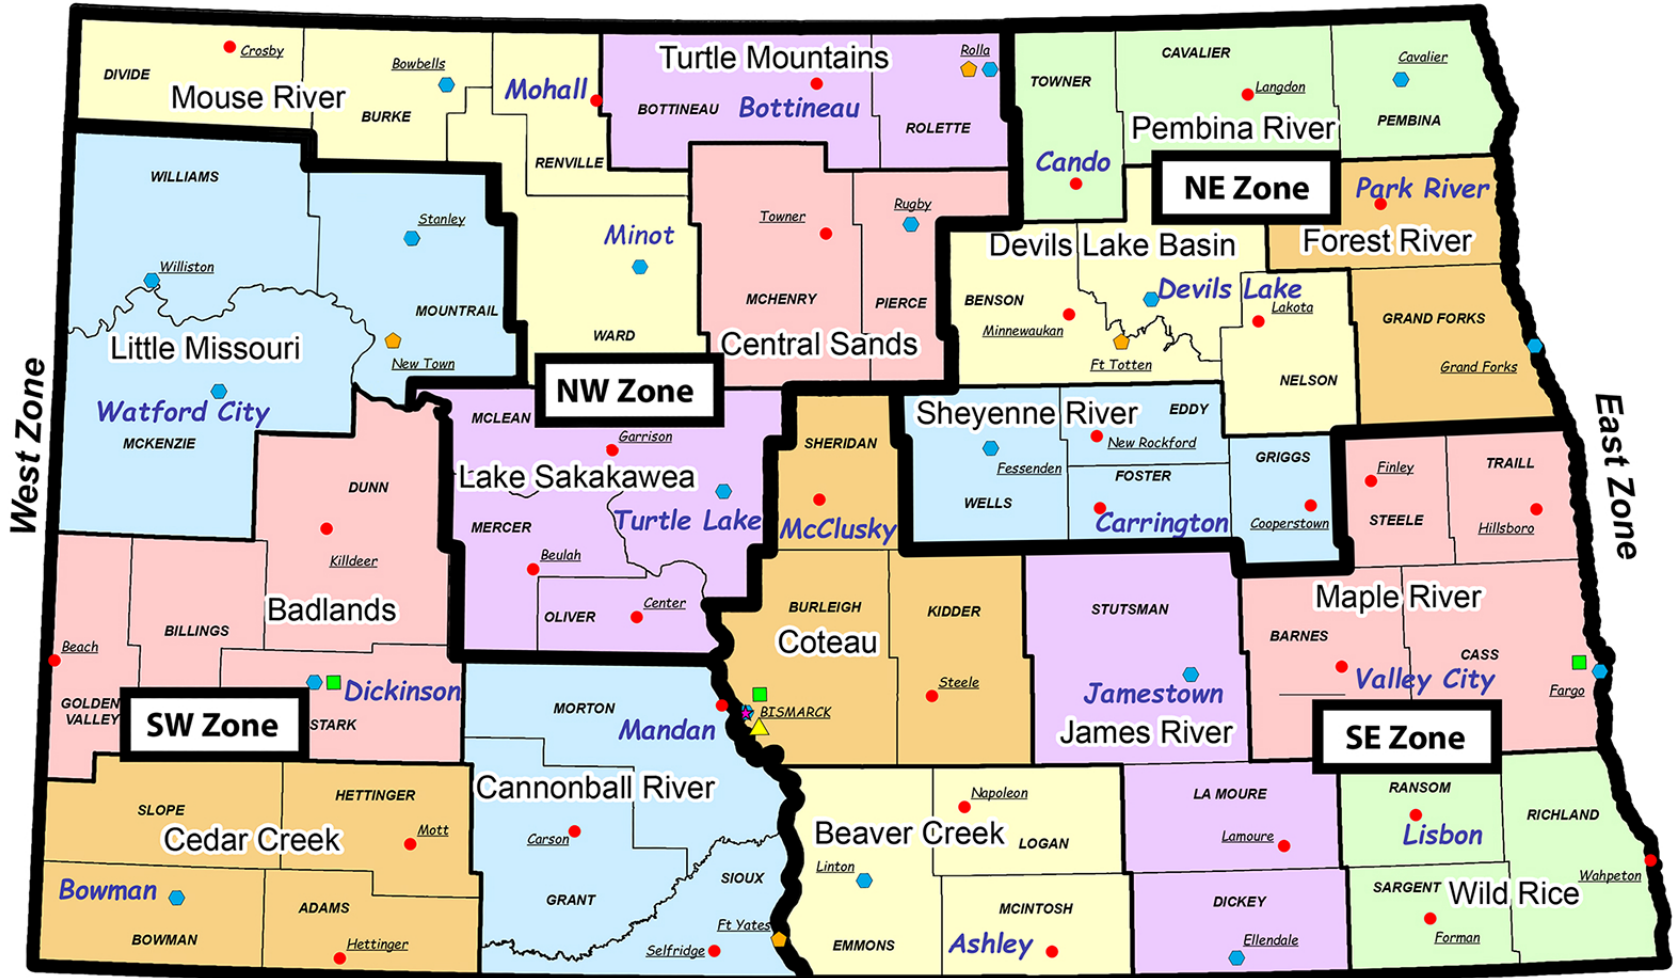

# North Dakota NRCS Service Centers

## Legend

- ★ State Office (VTC)
- ◆ Tribal Office
- Field Office w/ VTC
- MLRA Soil Survey Office
- Field Office
- ▲ PMC
- ▭ Zones
- ▭ Conservation Delivery Centers
- ▭ County Boundary