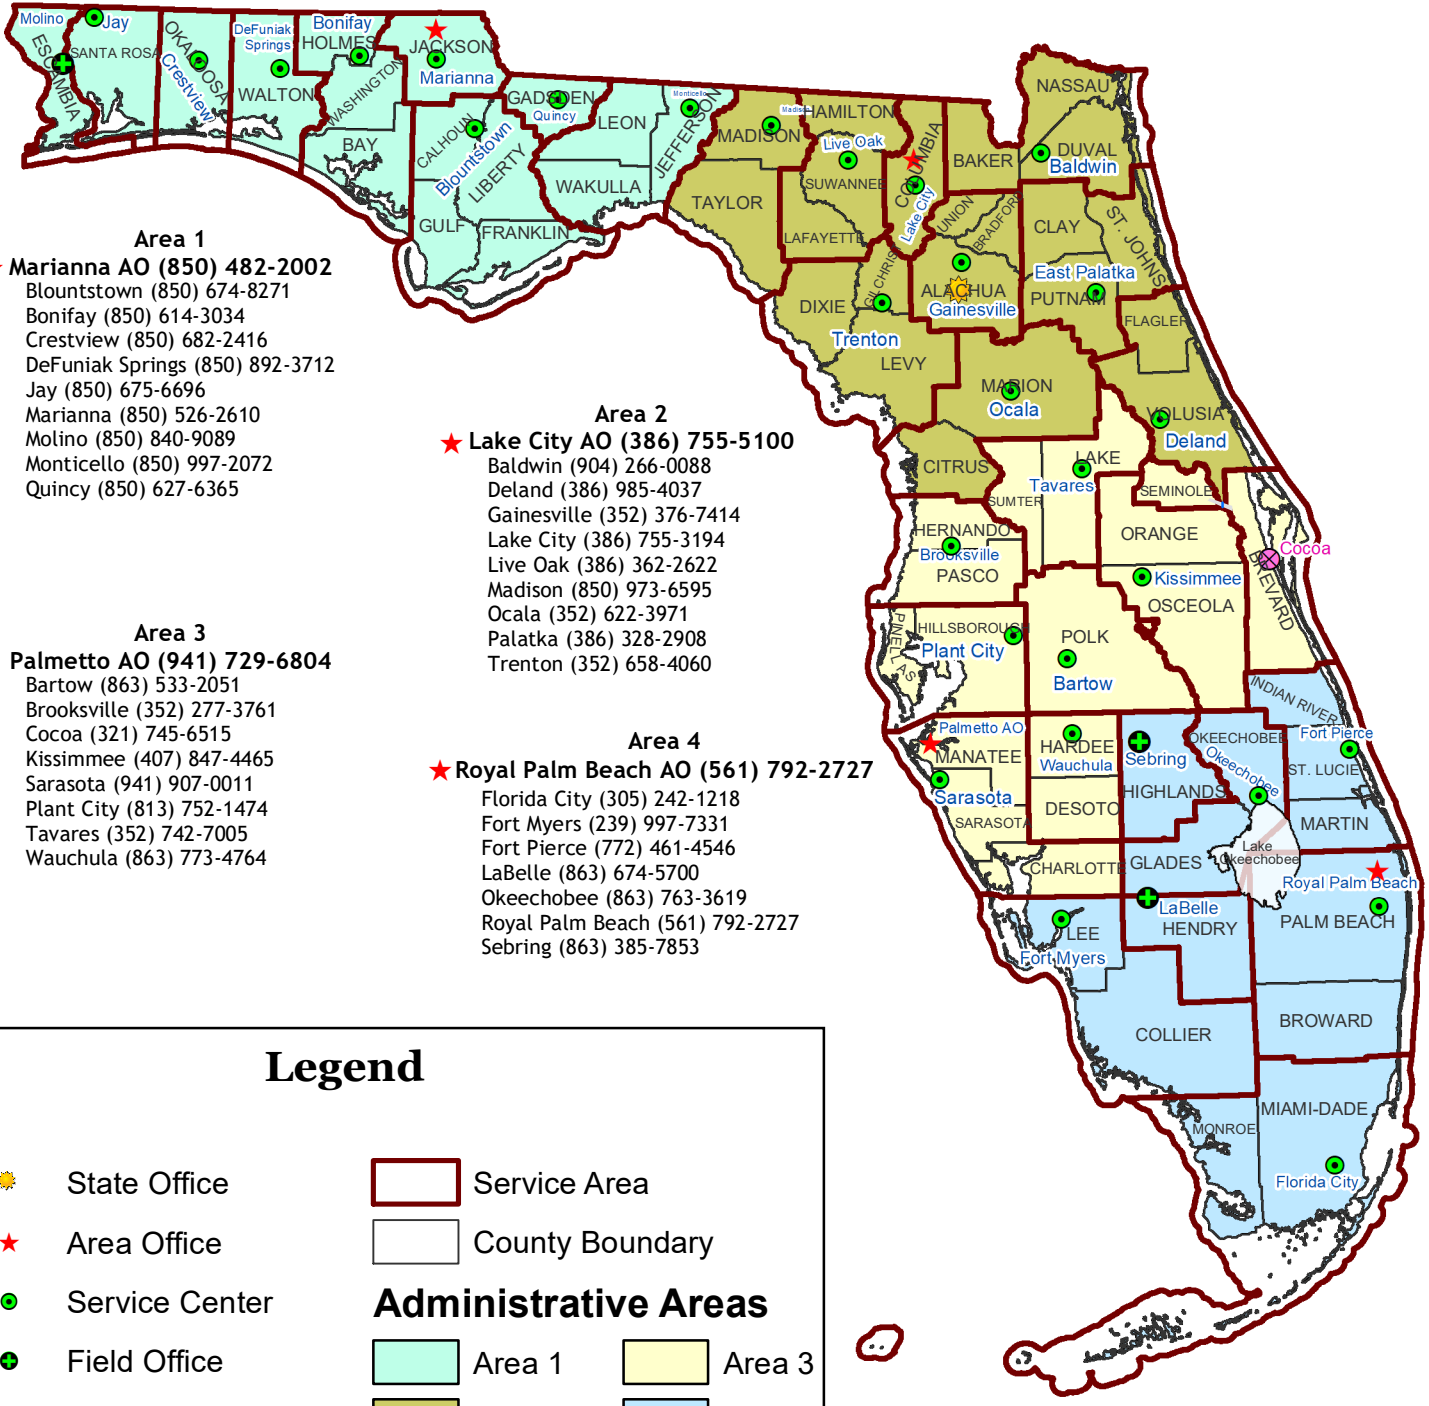

USDA-NRCS ADMINISTRATIVE AREAS & LOCAL OFFICES

FLORIDA

Area 1

★ **Marianna AO (850) 482-2002**
 Blountstown (850) 674-8271
 Bonifay (850) 614-3034
 Crestview (850) 682-2416
 DeFuniak Springs (850) 892-3712
 Jay (850) 675-6696
 Marianna (850) 526-2610
 Molino (850) 840-9089
 Monticello (850) 997-2072
 Quincy (850) 627-6365

Area 2

★ **Lake City AO (386) 755-5100**
 Baldwin (904) 266-0088
 Deland (386) 985-4037
 Gainesville (352) 376-7414
 Lake City (386) 755-3194
 Live Oak (386) 362-2622
 Madison (850) 973-6595
 Ocala (352) 622-3971
 Palatka (386) 328-2908
 Trenton (352) 658-4060

Legend

☀ State Office	▭ Service Area
★ Area Office	▭ County Boundary
● Service Center	Administrative Areas
⊕ Field Office	▭ Area 1
⊕ Partnership Office	▭ Area 2
	▭ Area 3
	▭ Area 4