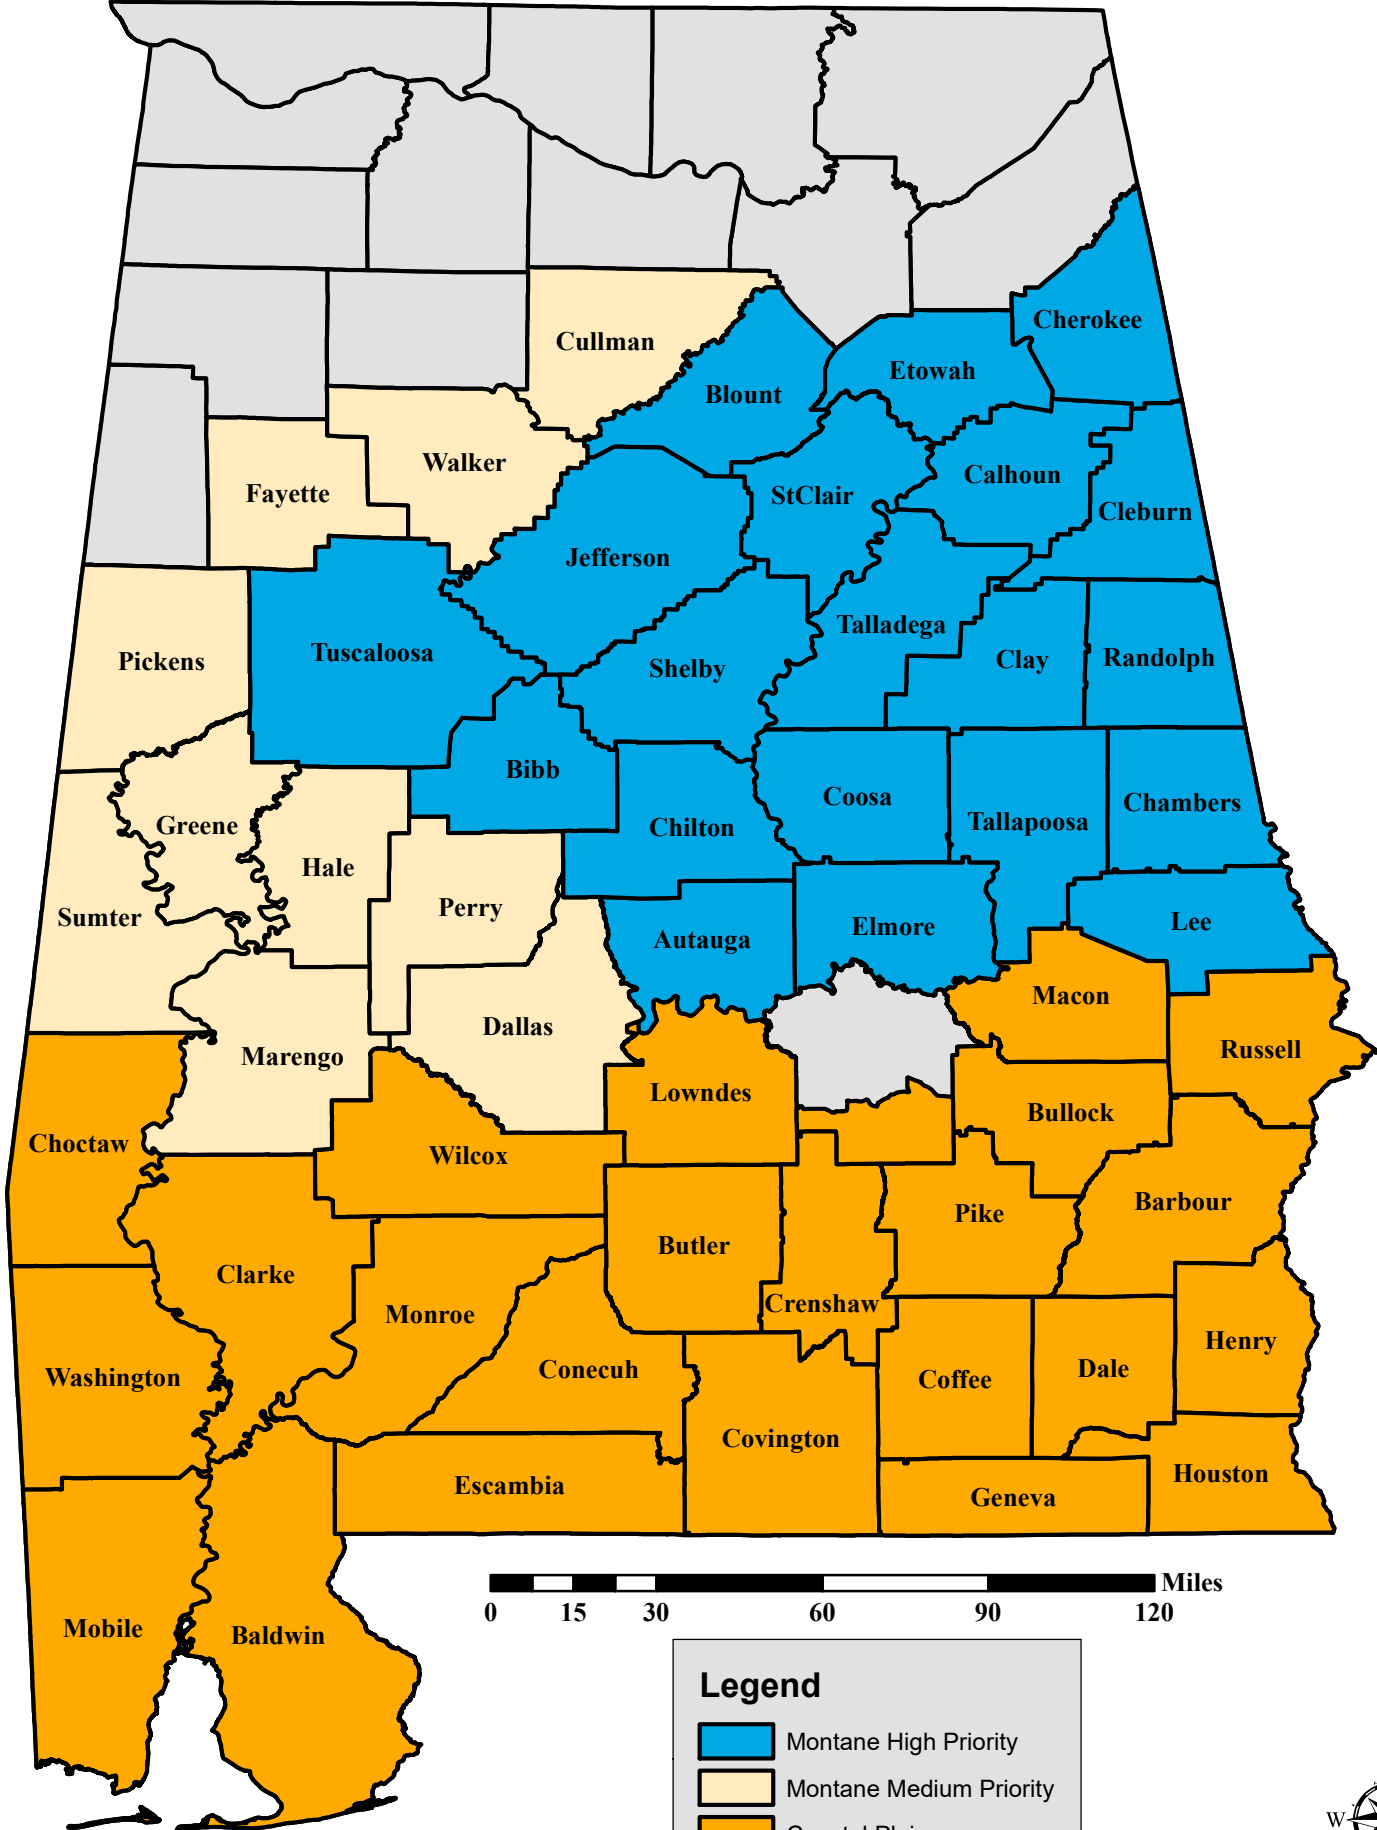

# Longleaf Pine Initiative

**Legend**

- Montane High Priority
- Montane Medium Priority
- Coastal Plain