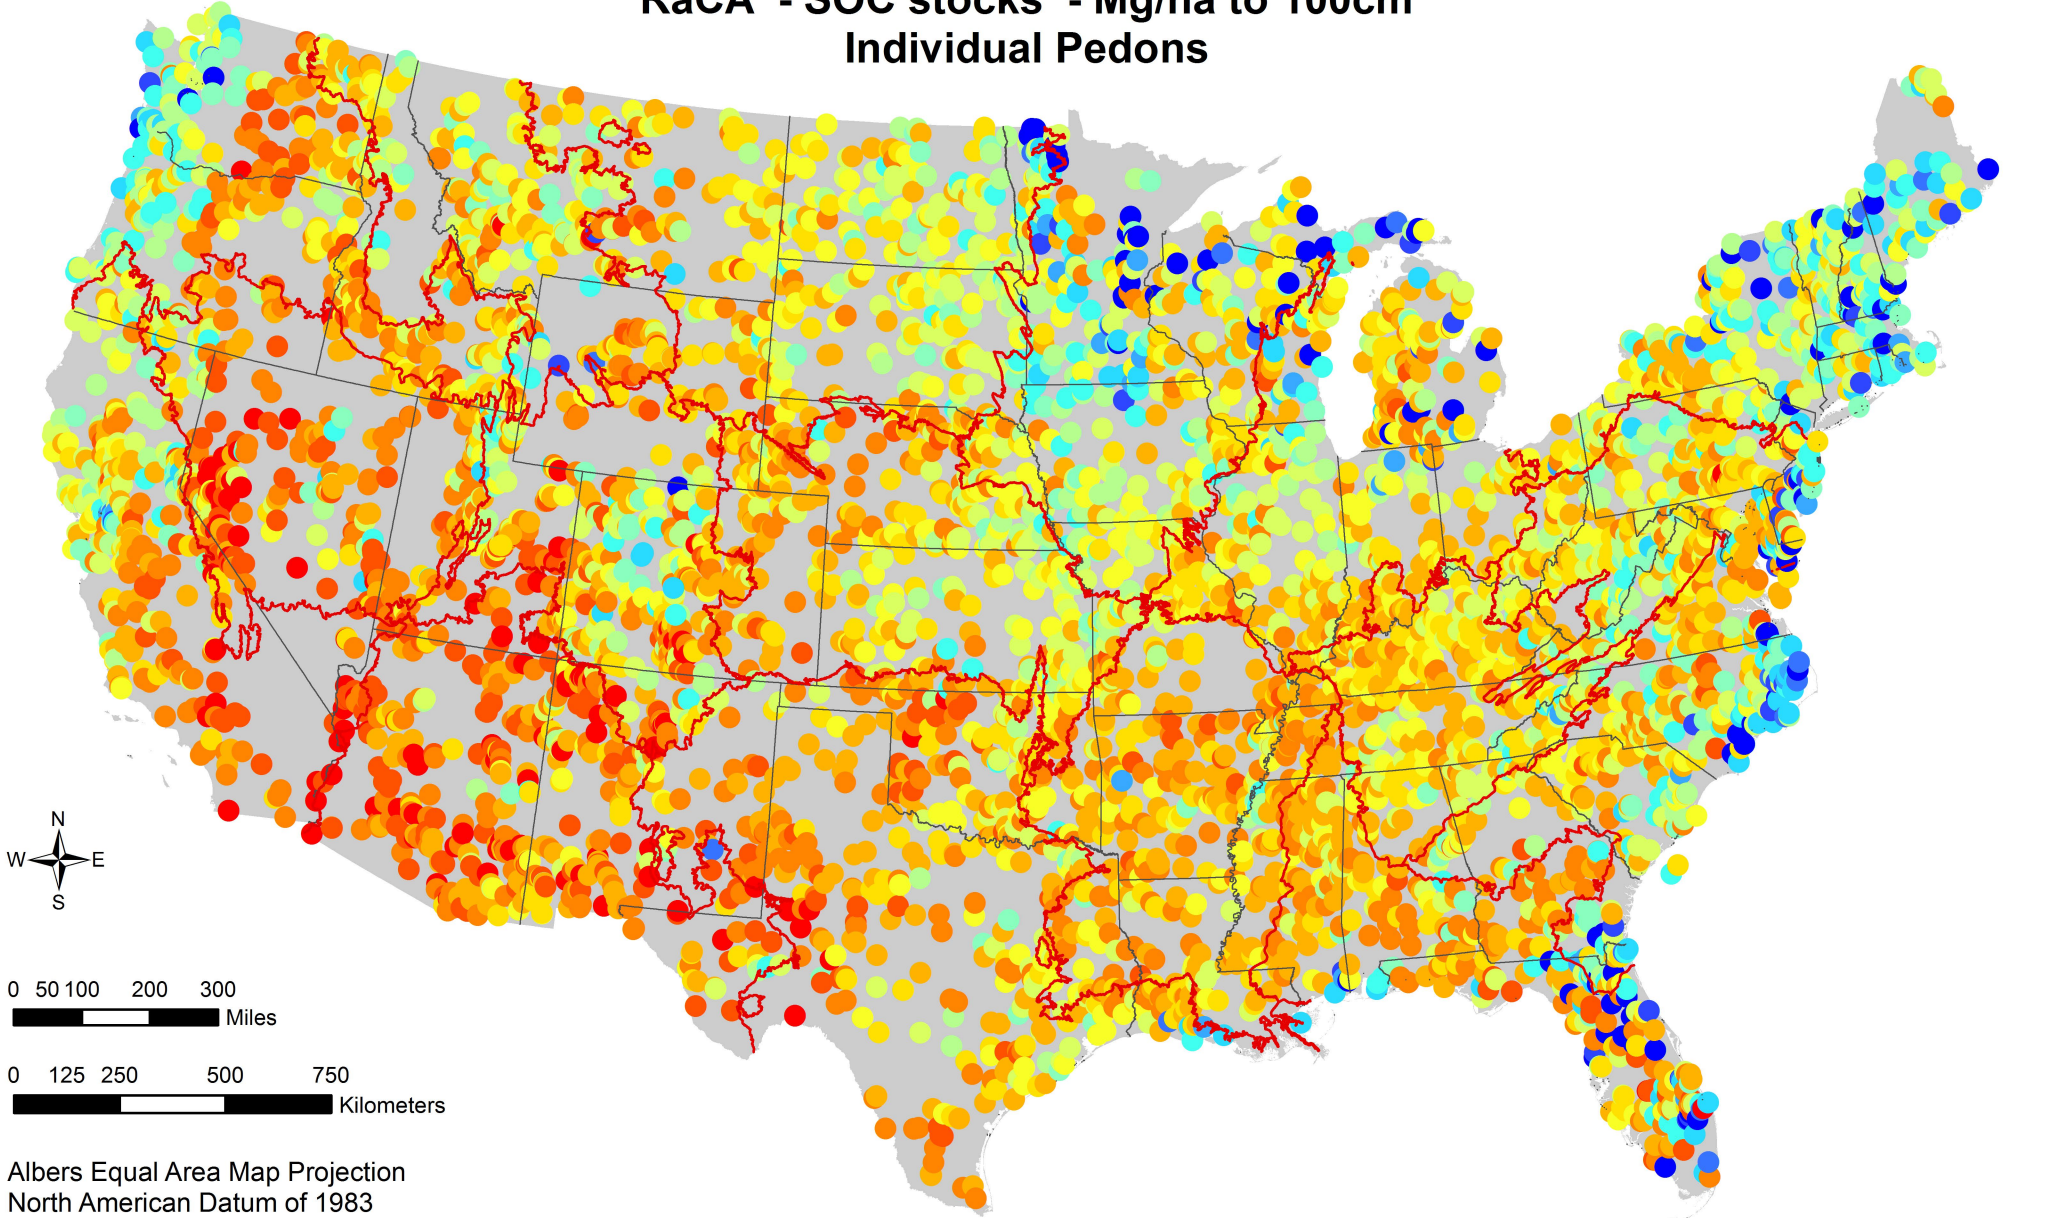

RaCA - SOC stocks - Mg/ha to 100cm Individual Pedons

0 50 100 200 300
Miles

0 125 250 500 750
Kilometers

Albers Equal Area Map Projection
North American Datum of 1983

Source: Prepared with pedon stock calculations according to Rapid Assessment of Carbon Project methodology.