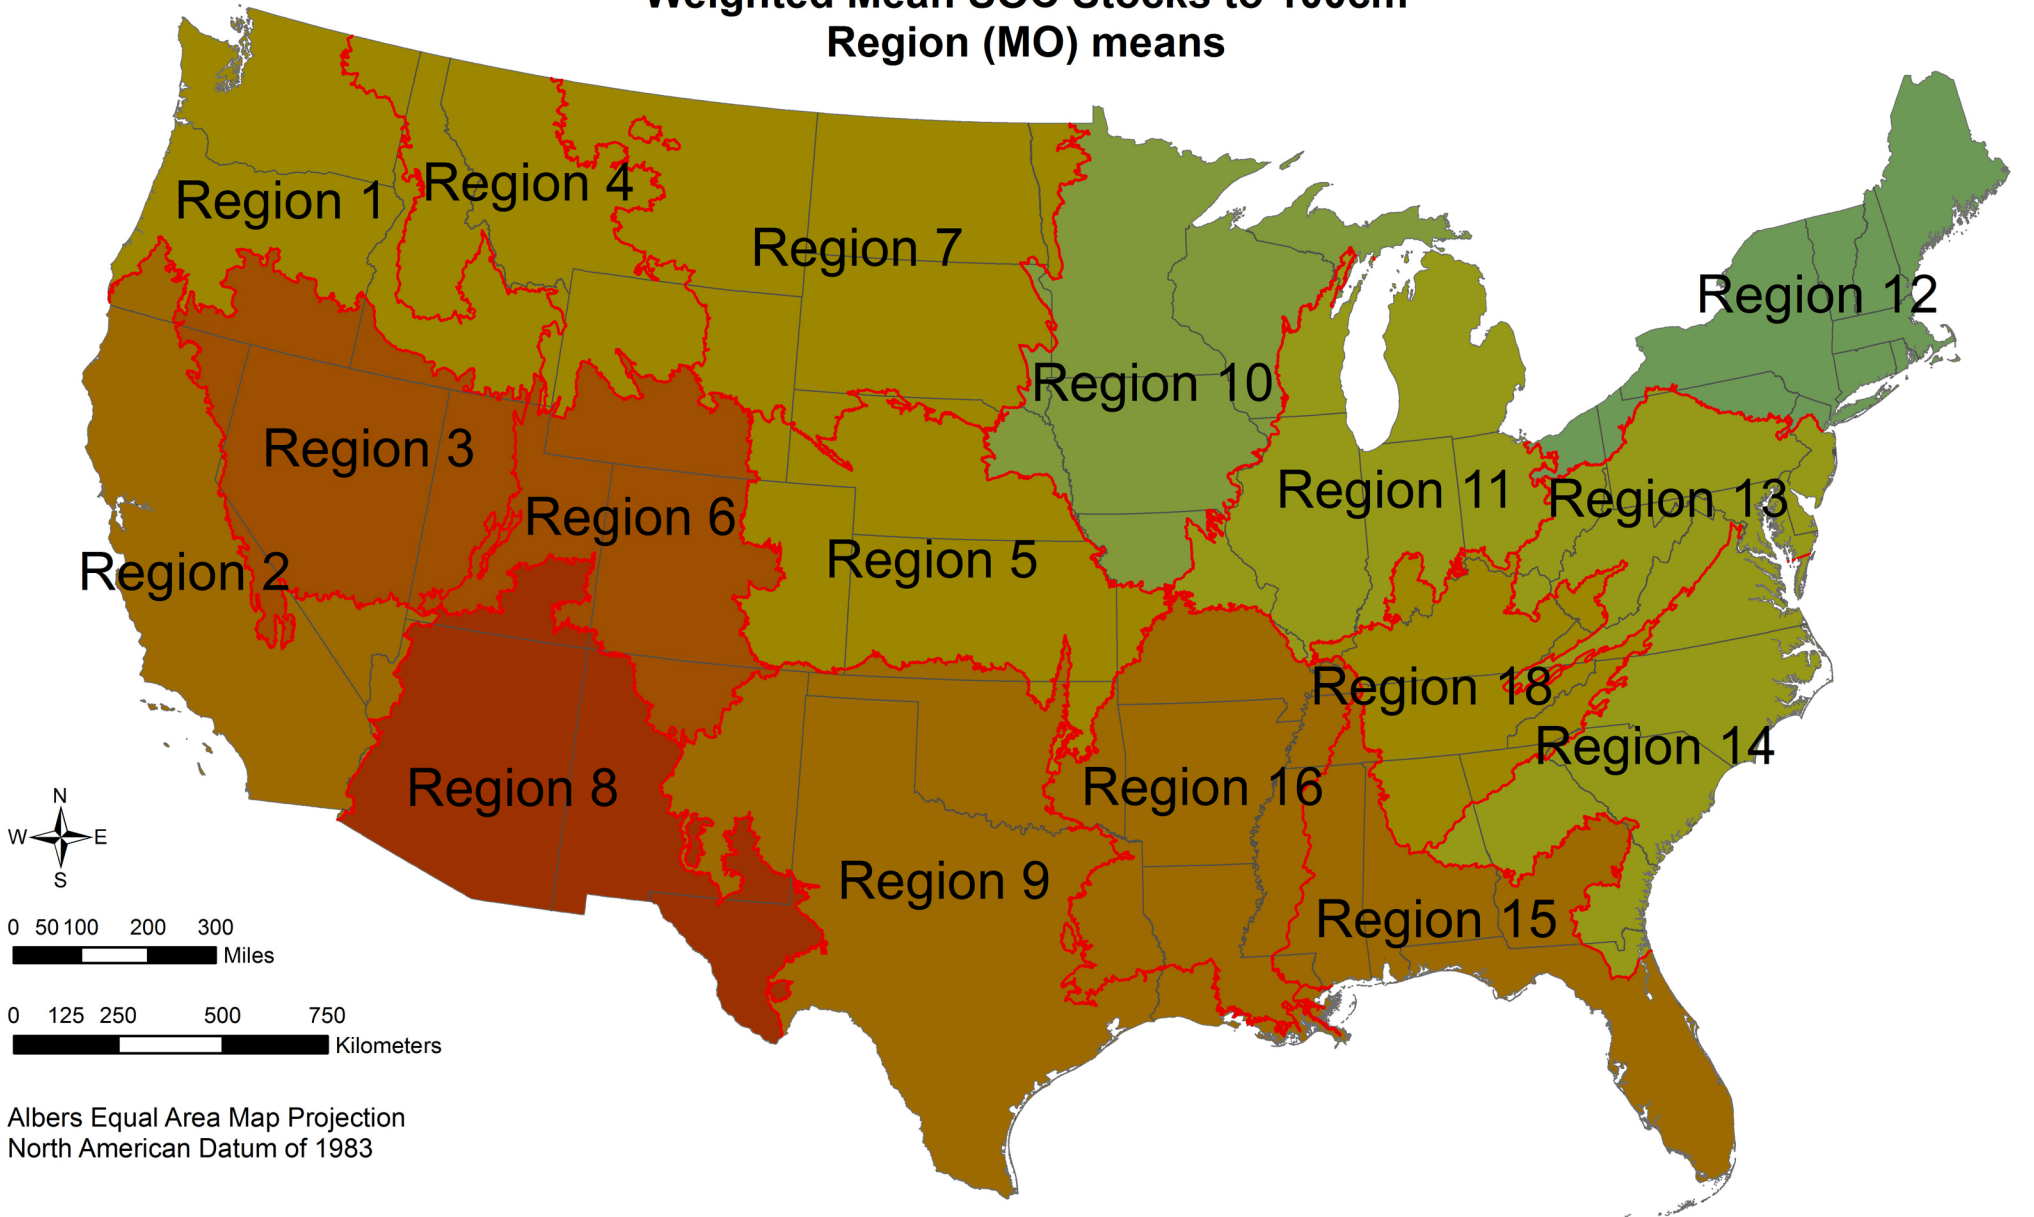

Weighted Mean SOC Stocks to 100cm Region (MO) means

Source: Regional means of SOC stocks.
Prepared with geometric means by LUGR class
and weighted by pixel counts
according to Rapid Assessment of Carbon
Project methodology. Uses same color classes
as LUGR geometric mean map.