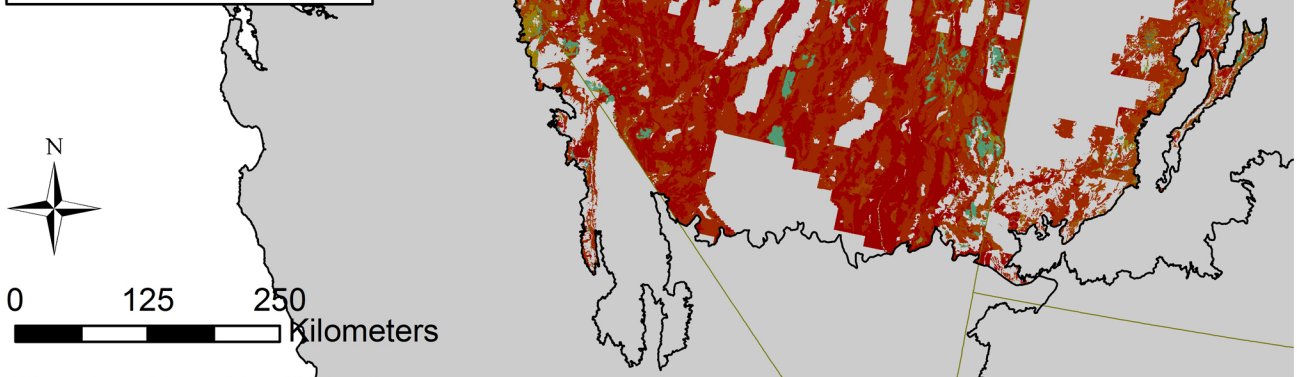

RaCA Region 3
Mapped with Soil
and Land Use
Group Means

Albers Equal Area Map Projection
North American Datum of 1983

SOC Stocks (Mg ha^{-1} to 100cm)

RaCA Region	5 - 19	64 - 70	96 - 100	148 - 186
State Lines	20 - 34	71 - 77	101 - 106	187 - 287
Not Assessed	35 - 46	78 - 84	107 - 113	288 - 741
	47 - 56	85 - 89	114 - 125	742 - 1,706
	57 - 63	90 - 95	126 - 147	1,707 - 2,443