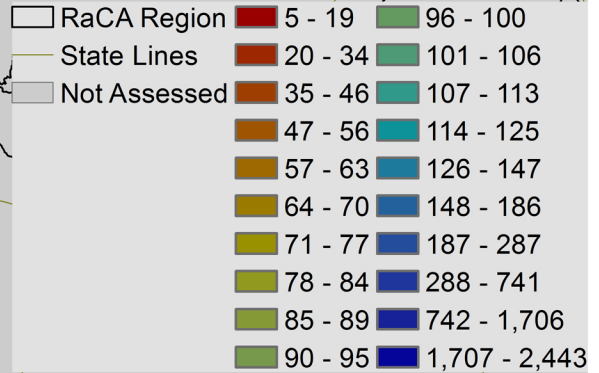

RaCA Region 2 Mapped with Soil and Land Use Group Means

SOC Stocks (Mg ha⁻¹ to 100cm)

Albers Equal Area Map Projection
North American Datum of 1983

Prepared by
Skye Wills, 2017
based on Rapid
Carbon Assessment