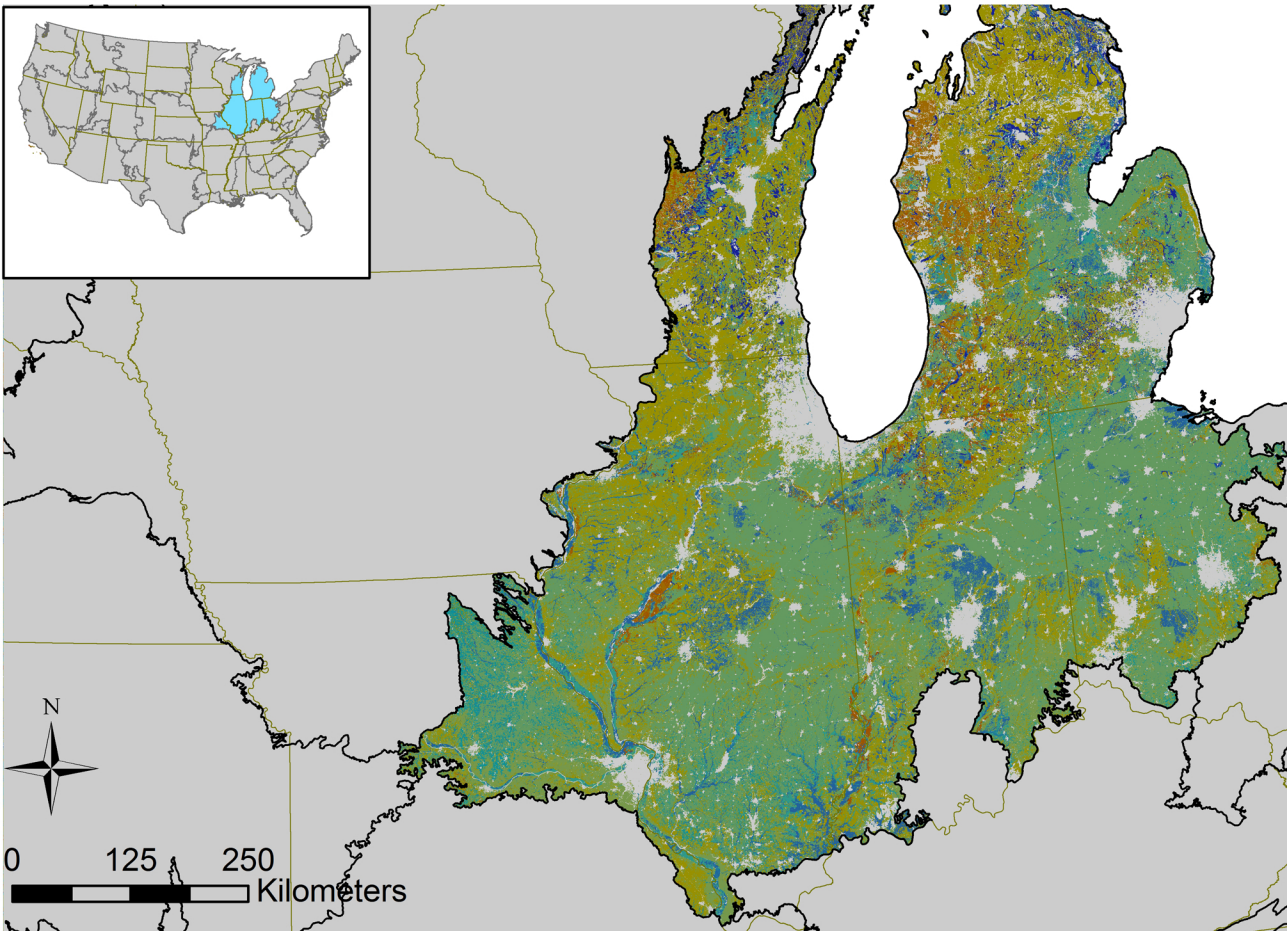

RaCA Region 11

Mapped with Soil and Land Use Group Means

Albers Equal Area Map Projection
North American Datum of 1983

SOC Stocks (Mg ha^{-1} to 100cm)

Prepared by
Skye Wills, 2017
based on Rapid
Carbon Assessment