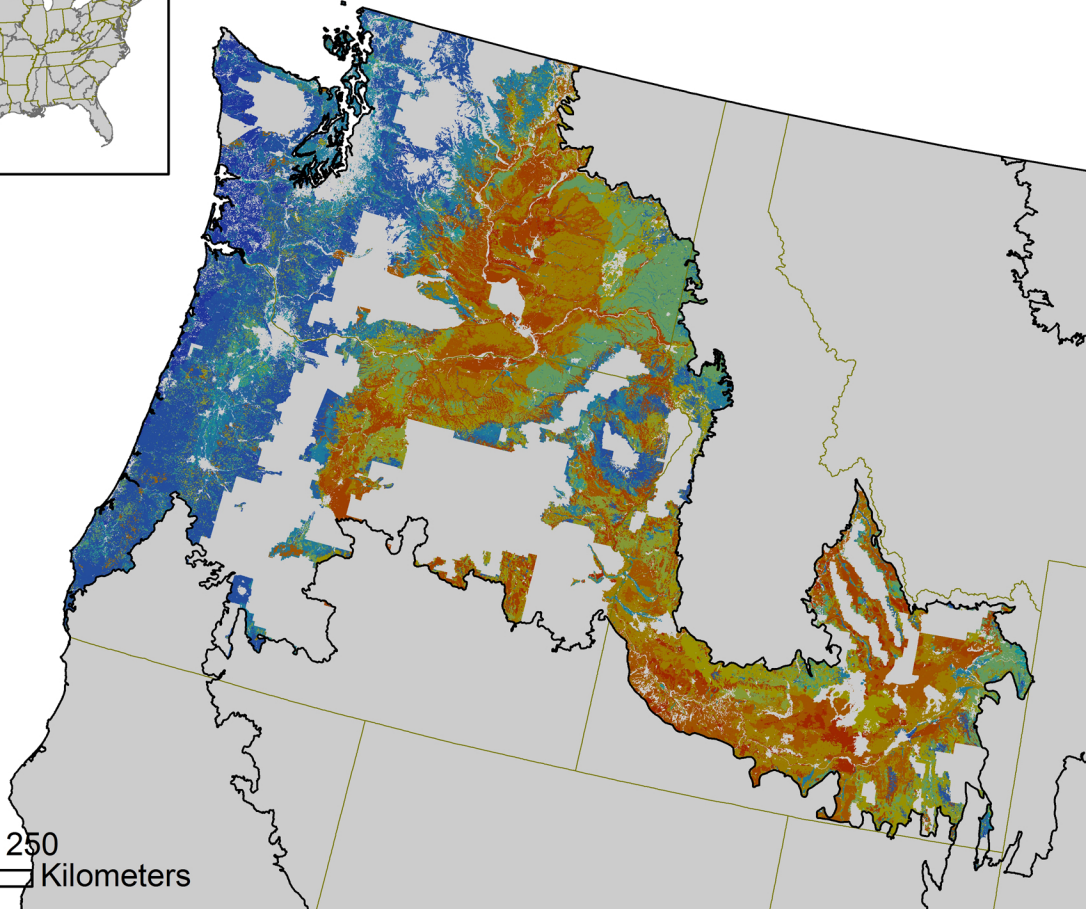

RaCA Region 1

Mapped with Soil and Land Use Group Means

0 125 250 Kilometers

Albers Equal Area Map Projection
North American Datum of 1983

SOC Stocks (Mg ha⁻¹ to 100cm)

Prepared by
Skye Wills, 2017
based on Rapid
Carbon Assessment