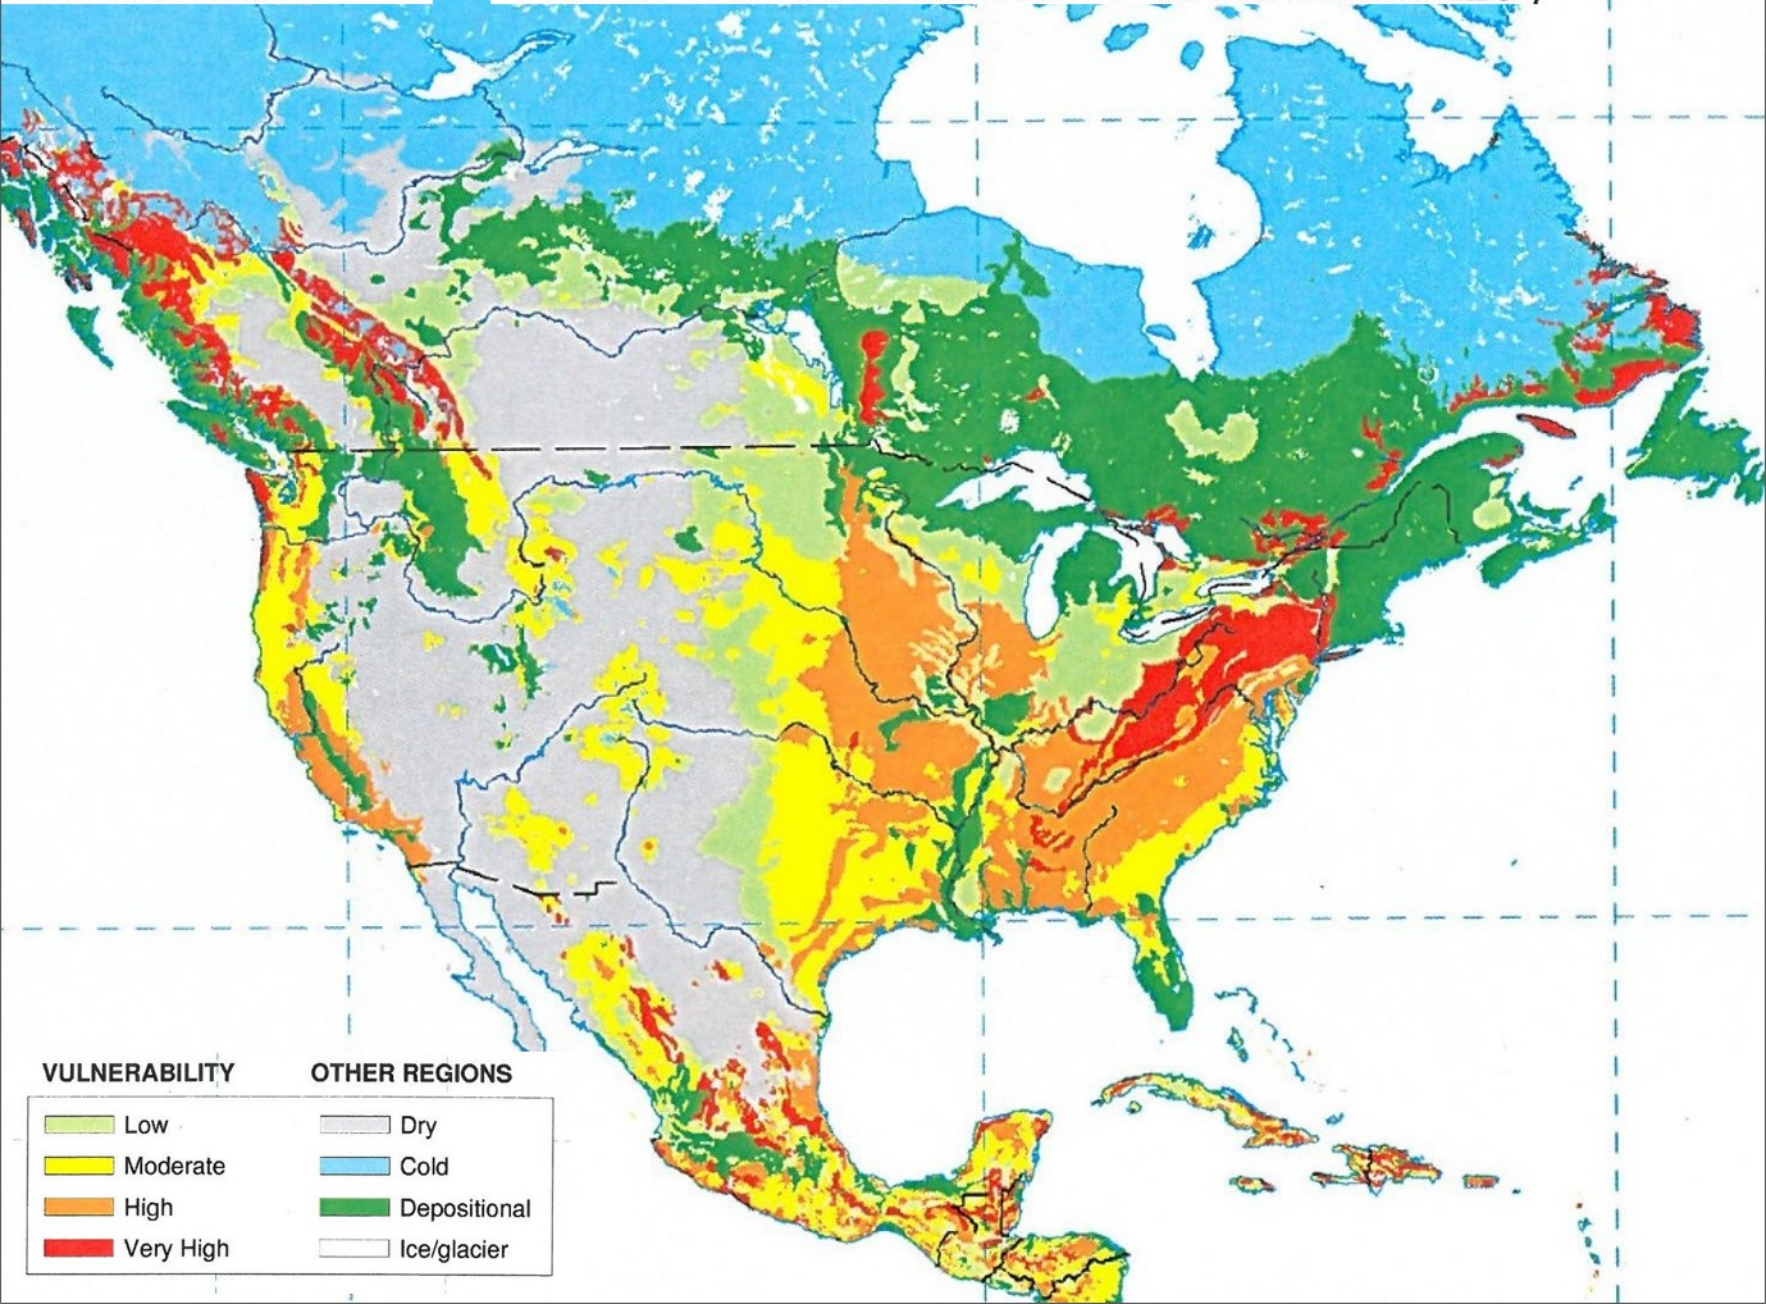

Water Erosion Vulnerability

VULNERABILITY

- Low
- Moderate
- High
- Very High

OTHER REGIONS

- Dry
- Cold
- Depositional
- Ice/glacier