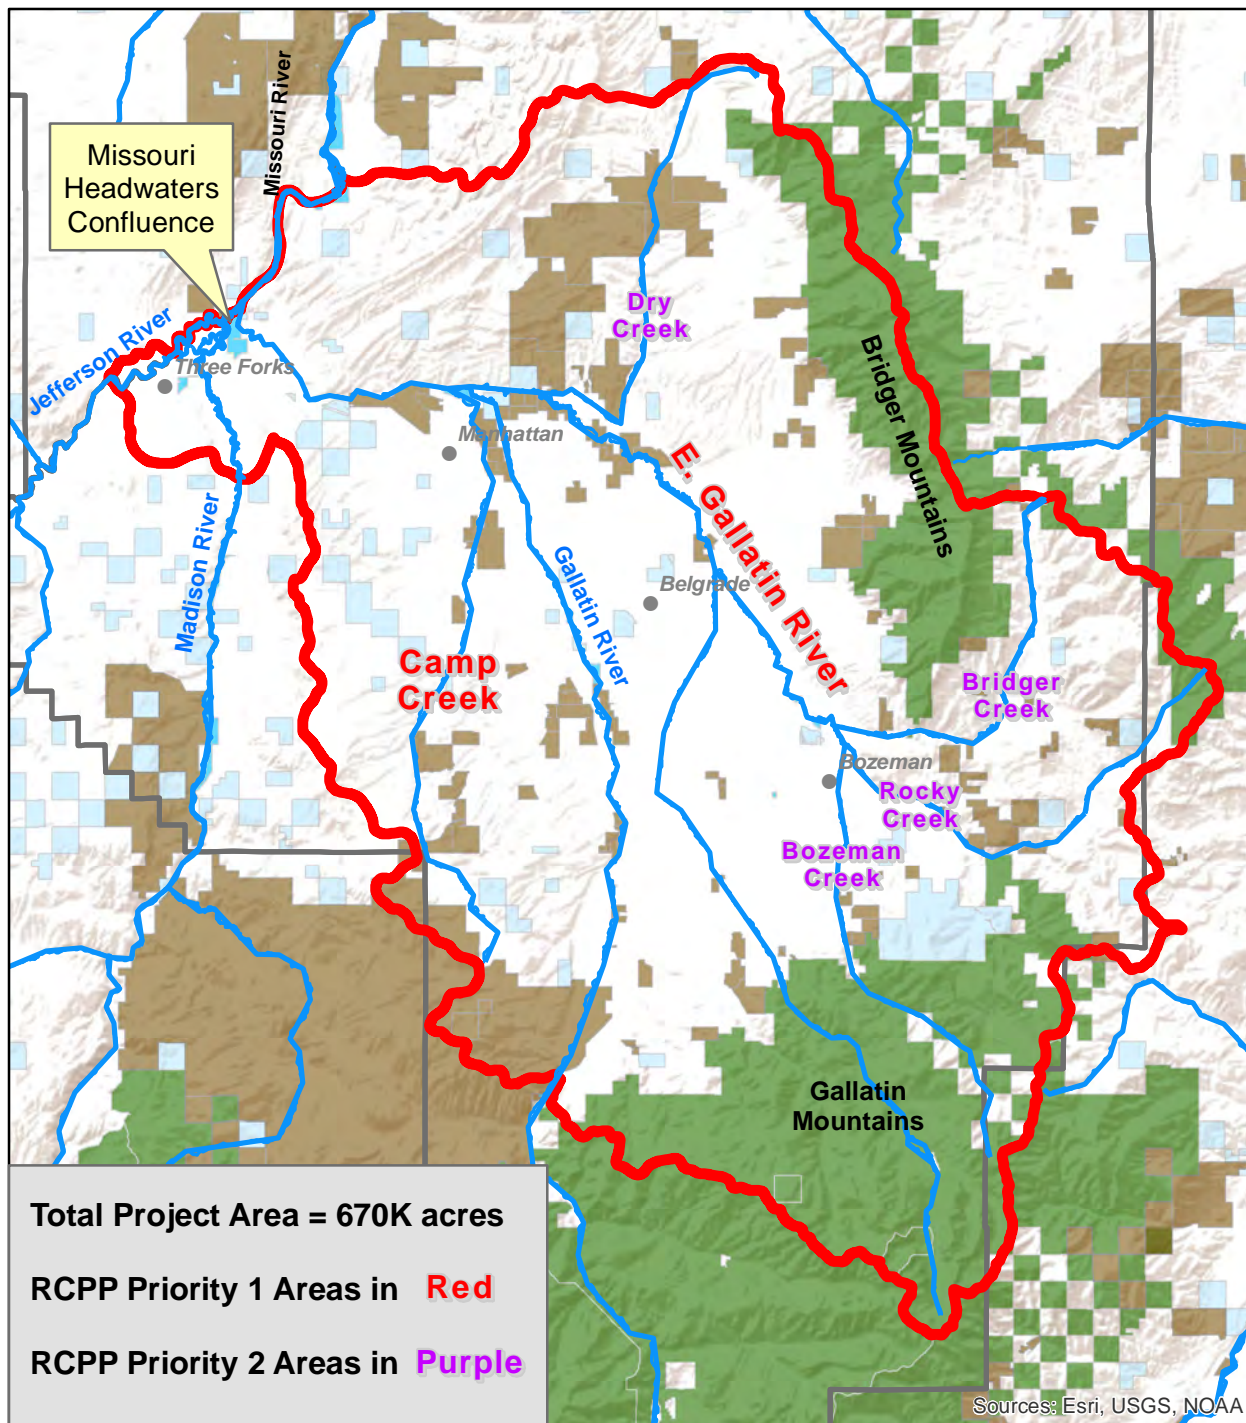

RCPP Project: Missouri Headwaters and Lower Gallatin Basin (HUC: 10020008)

Legend

<ul style="list-style-type: none"> ○ Proposed RCPP Project Area ■ Conservation Easements 	<p>Public Lands</p> <ul style="list-style-type: none"> ■ MT FWP ■ MT DNRC ■ US Forest Service
---	--

Scale = 1:650,000

GVLT 09-30-2014