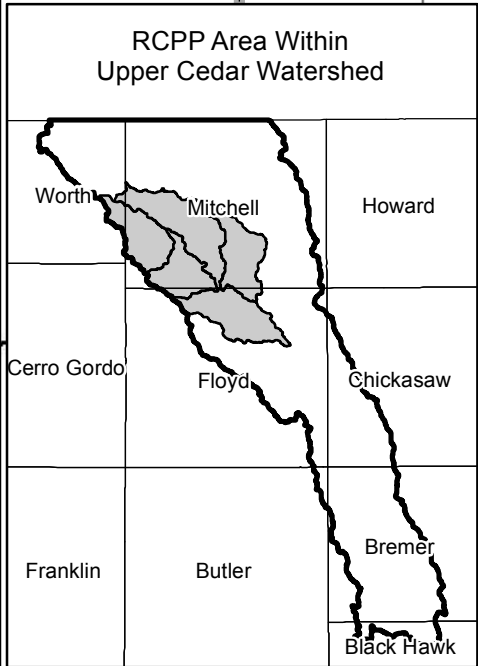

RCPP Upper Cedar Watershed Urban-Rural Partnership Project

Legend

- Iowa - Counties
- Section Lines
- Legal Townships
- 2016 RCPP 12digit HUAs
- Cities**
- County Seat
- Population less than 10,000
- Upper Cedar - Streams