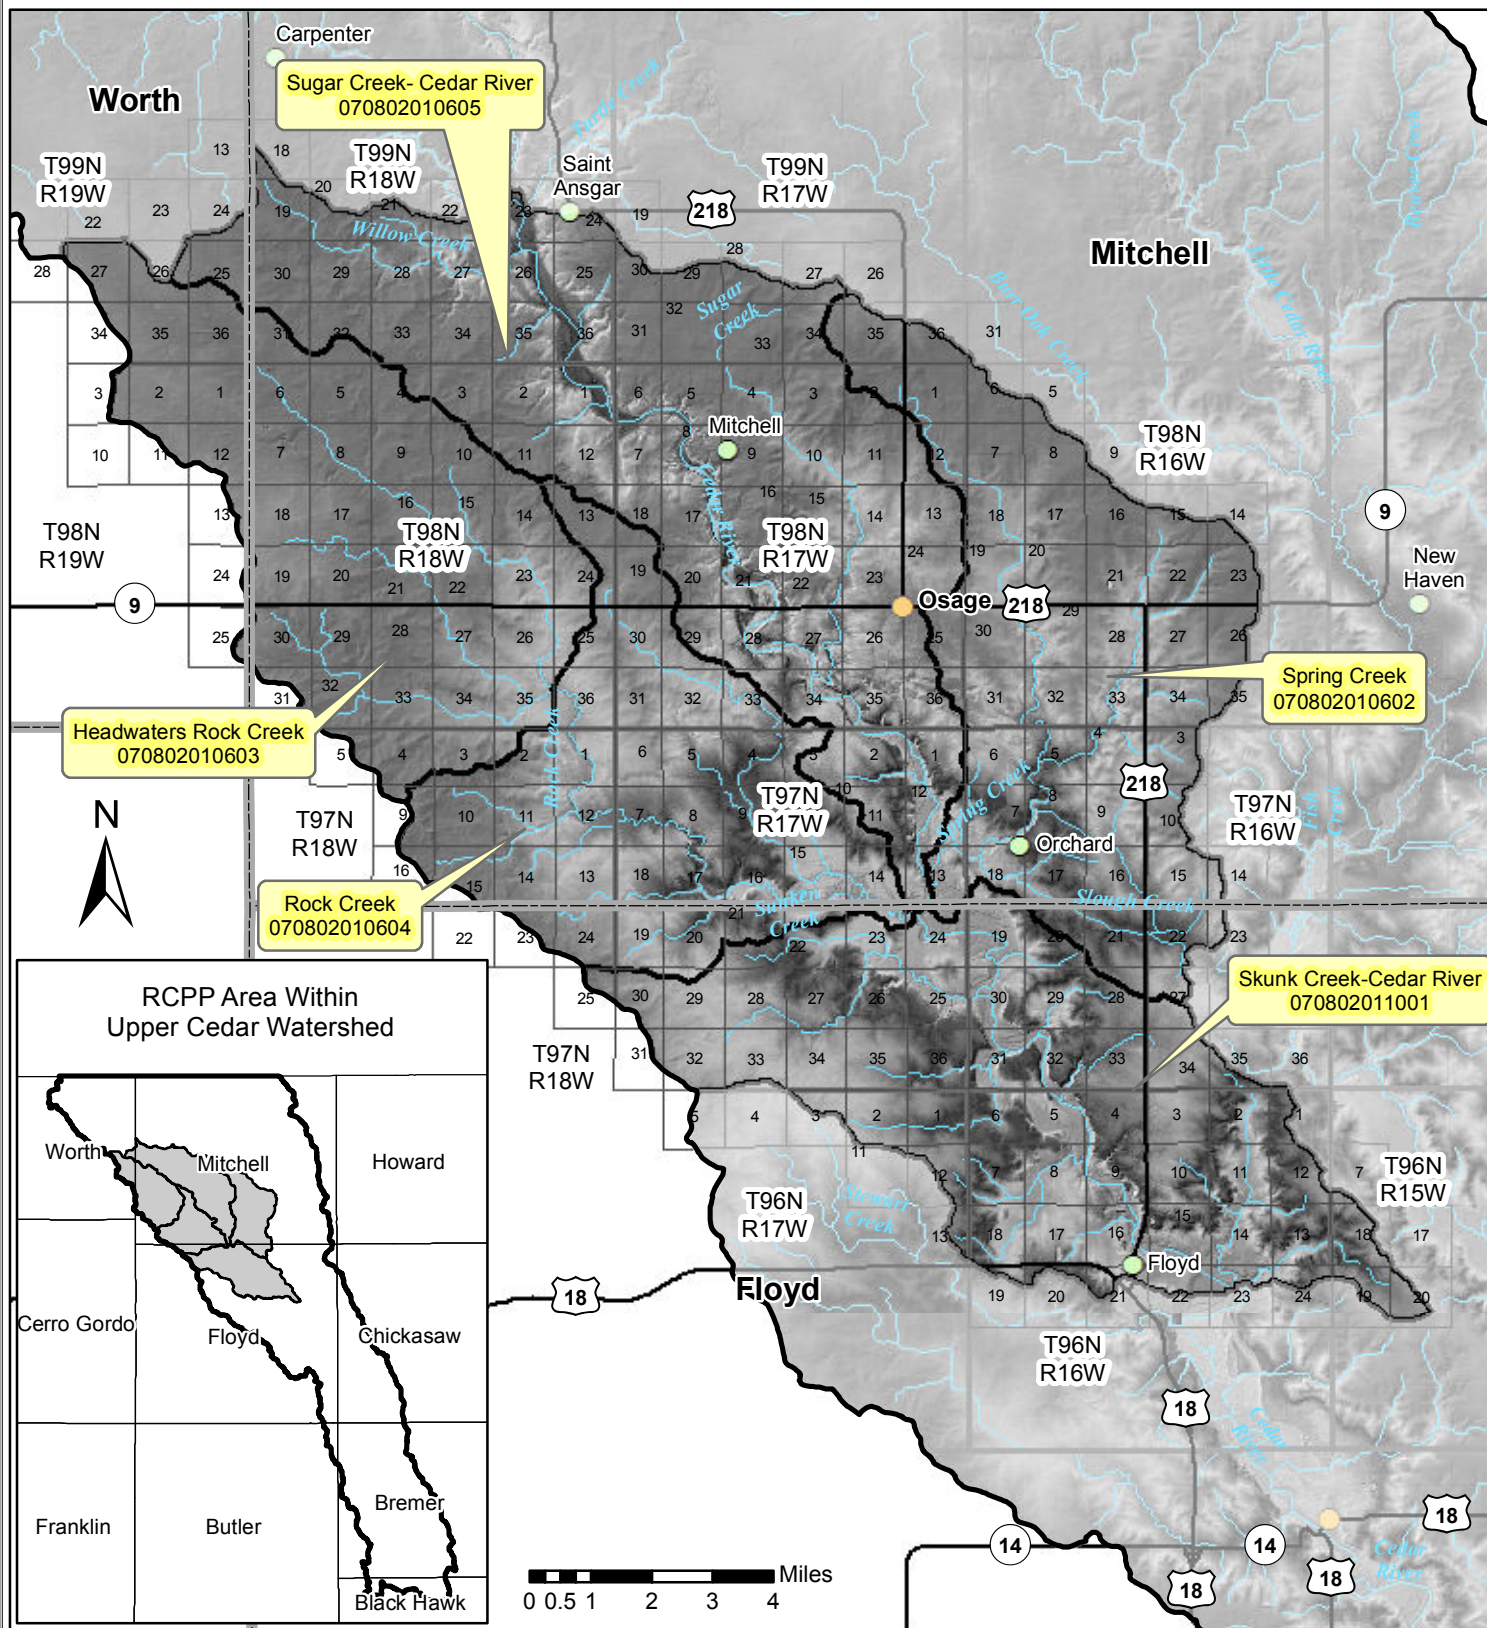

RCPP Upper Cedar Watershed Urban-Rural Partnership Project

Legend

- Iowa - Counties
- Section Lines
- Legal Townships
- 2016 RCPP 12digit HUAs
- Cities**
- County Seat
- Population less than 10,000
- Upper Cedar - Streams

Hydrologic Unit Name
12 Digit Code