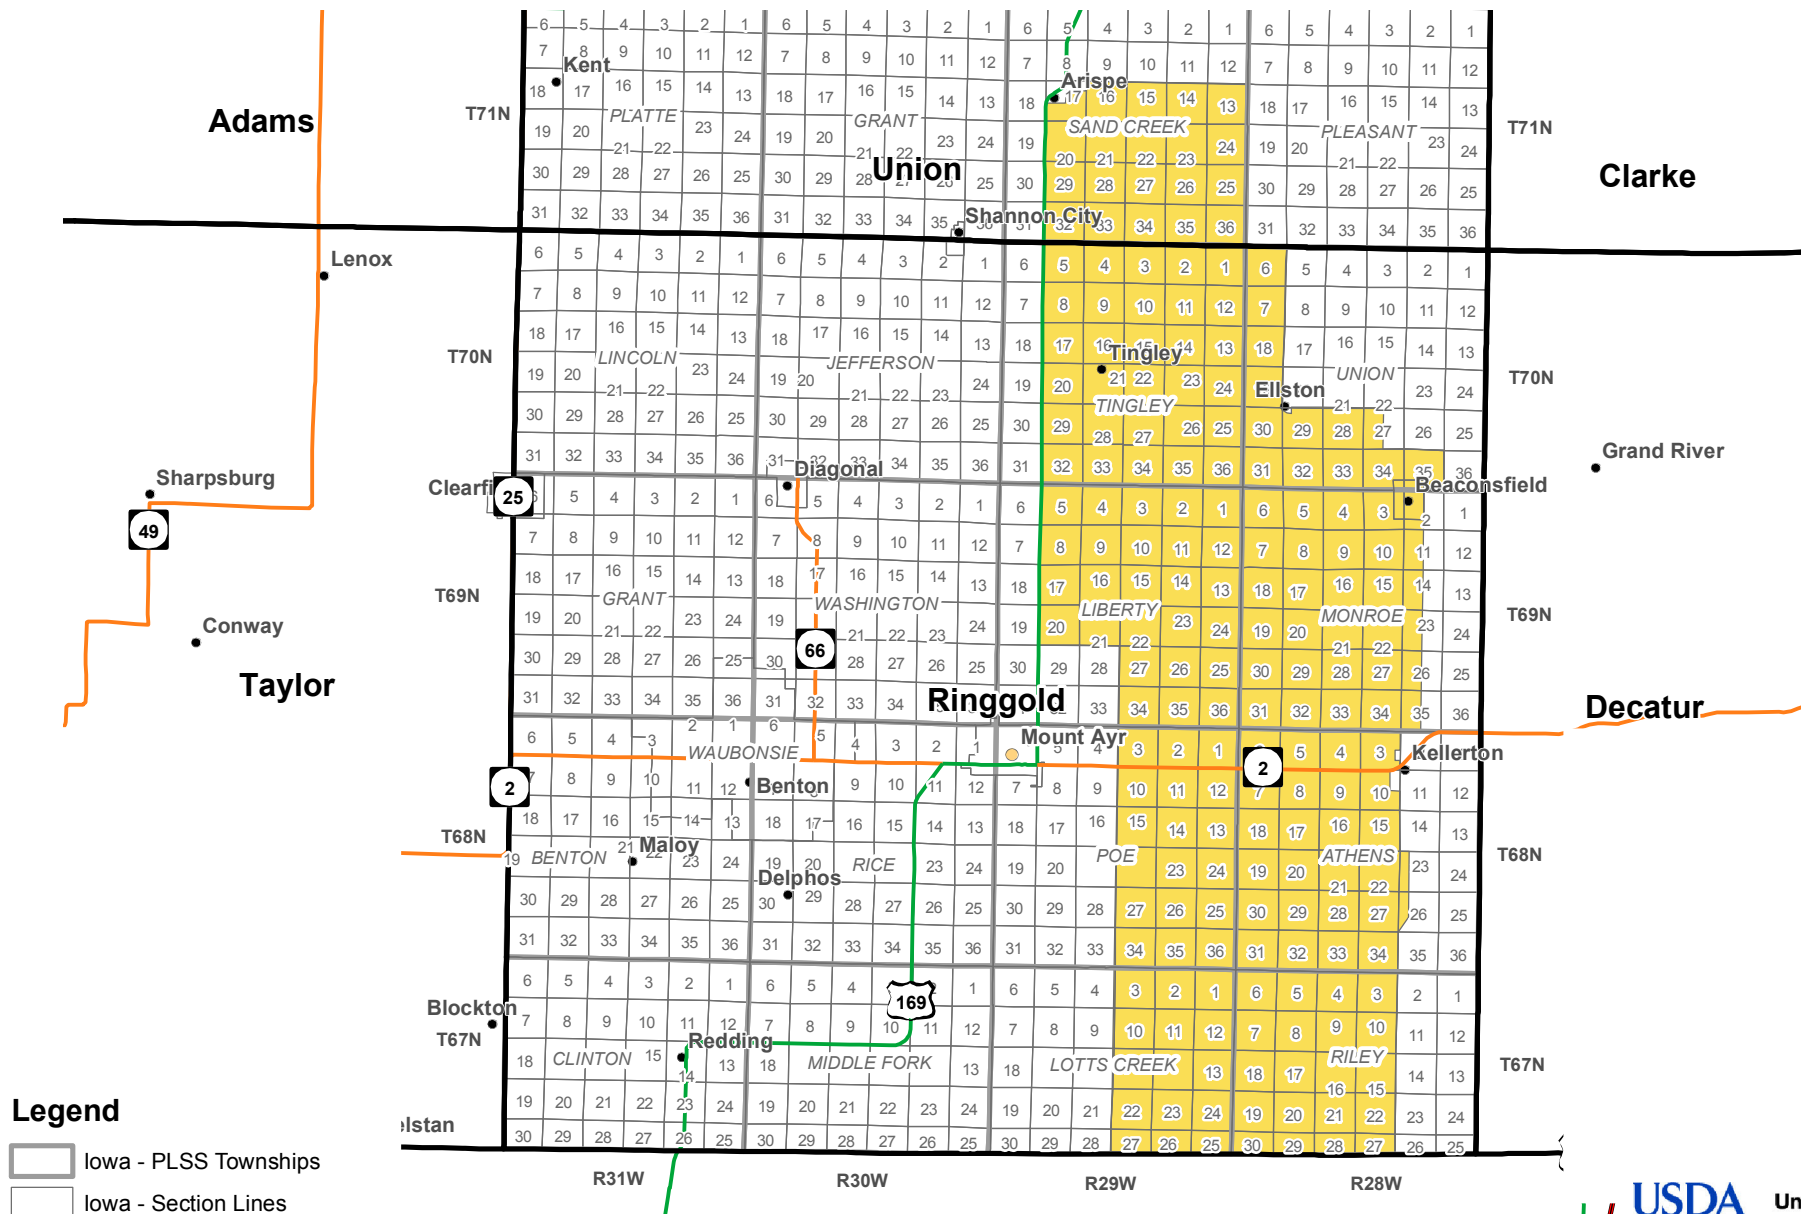

# RCPP - Regional Grassland Bird and Grazing Land Enhancement Initiative

## Kellerton Priority Area - Ringgold & Union County, Iowa

**Legend**

- Iowa - PLSS Townships
- Iowa - Section Lines
- Kellerton Priority Area - Ringgold/Union Co.

## Sugema Lacey Keosauqua Priority Area - Van Buren County, Iowa

**Legend**

- Iowa - PLSS Townships
- Iowa - Section Lines
- Sugema Lacey Keosauqua Priority Area - Van Buren Co.