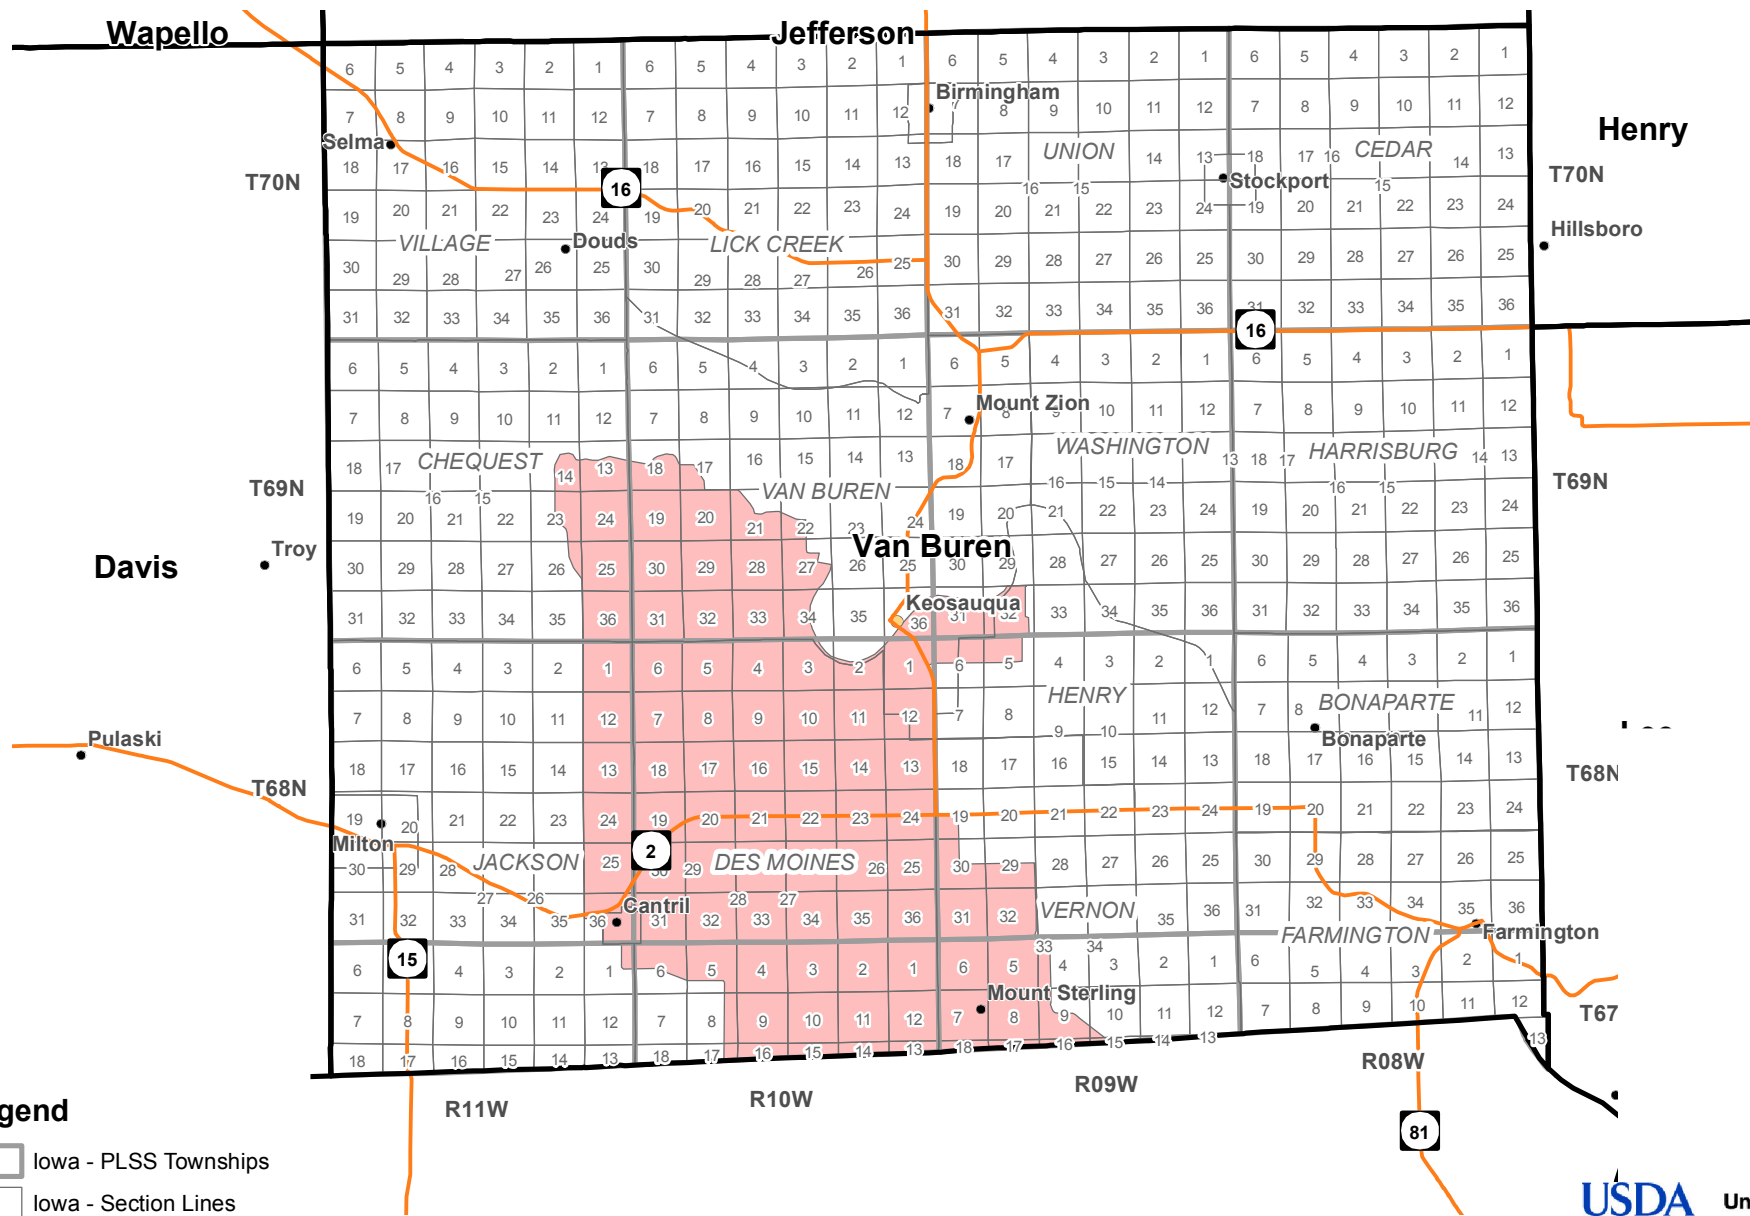

# RCPP - Regional Grassland Bird and Grazing Land Enhancement Initiative

## Kellerton Priority Area - Ringgold & Union County, Iowa

**Legend**

- Iowa - PLSS Townships
- Iowa - Section Lines
- Kellerton Priority Area - Ringgold/Union Co.

## Sugema Lacey Keosauqua Priority Area - Van Buren County, Iowa

**Legend**

- Iowa - PLSS Townships
- Iowa - Section Lines
- Sugema Lacey Keosauqua Priority Area - Van Buren Co.