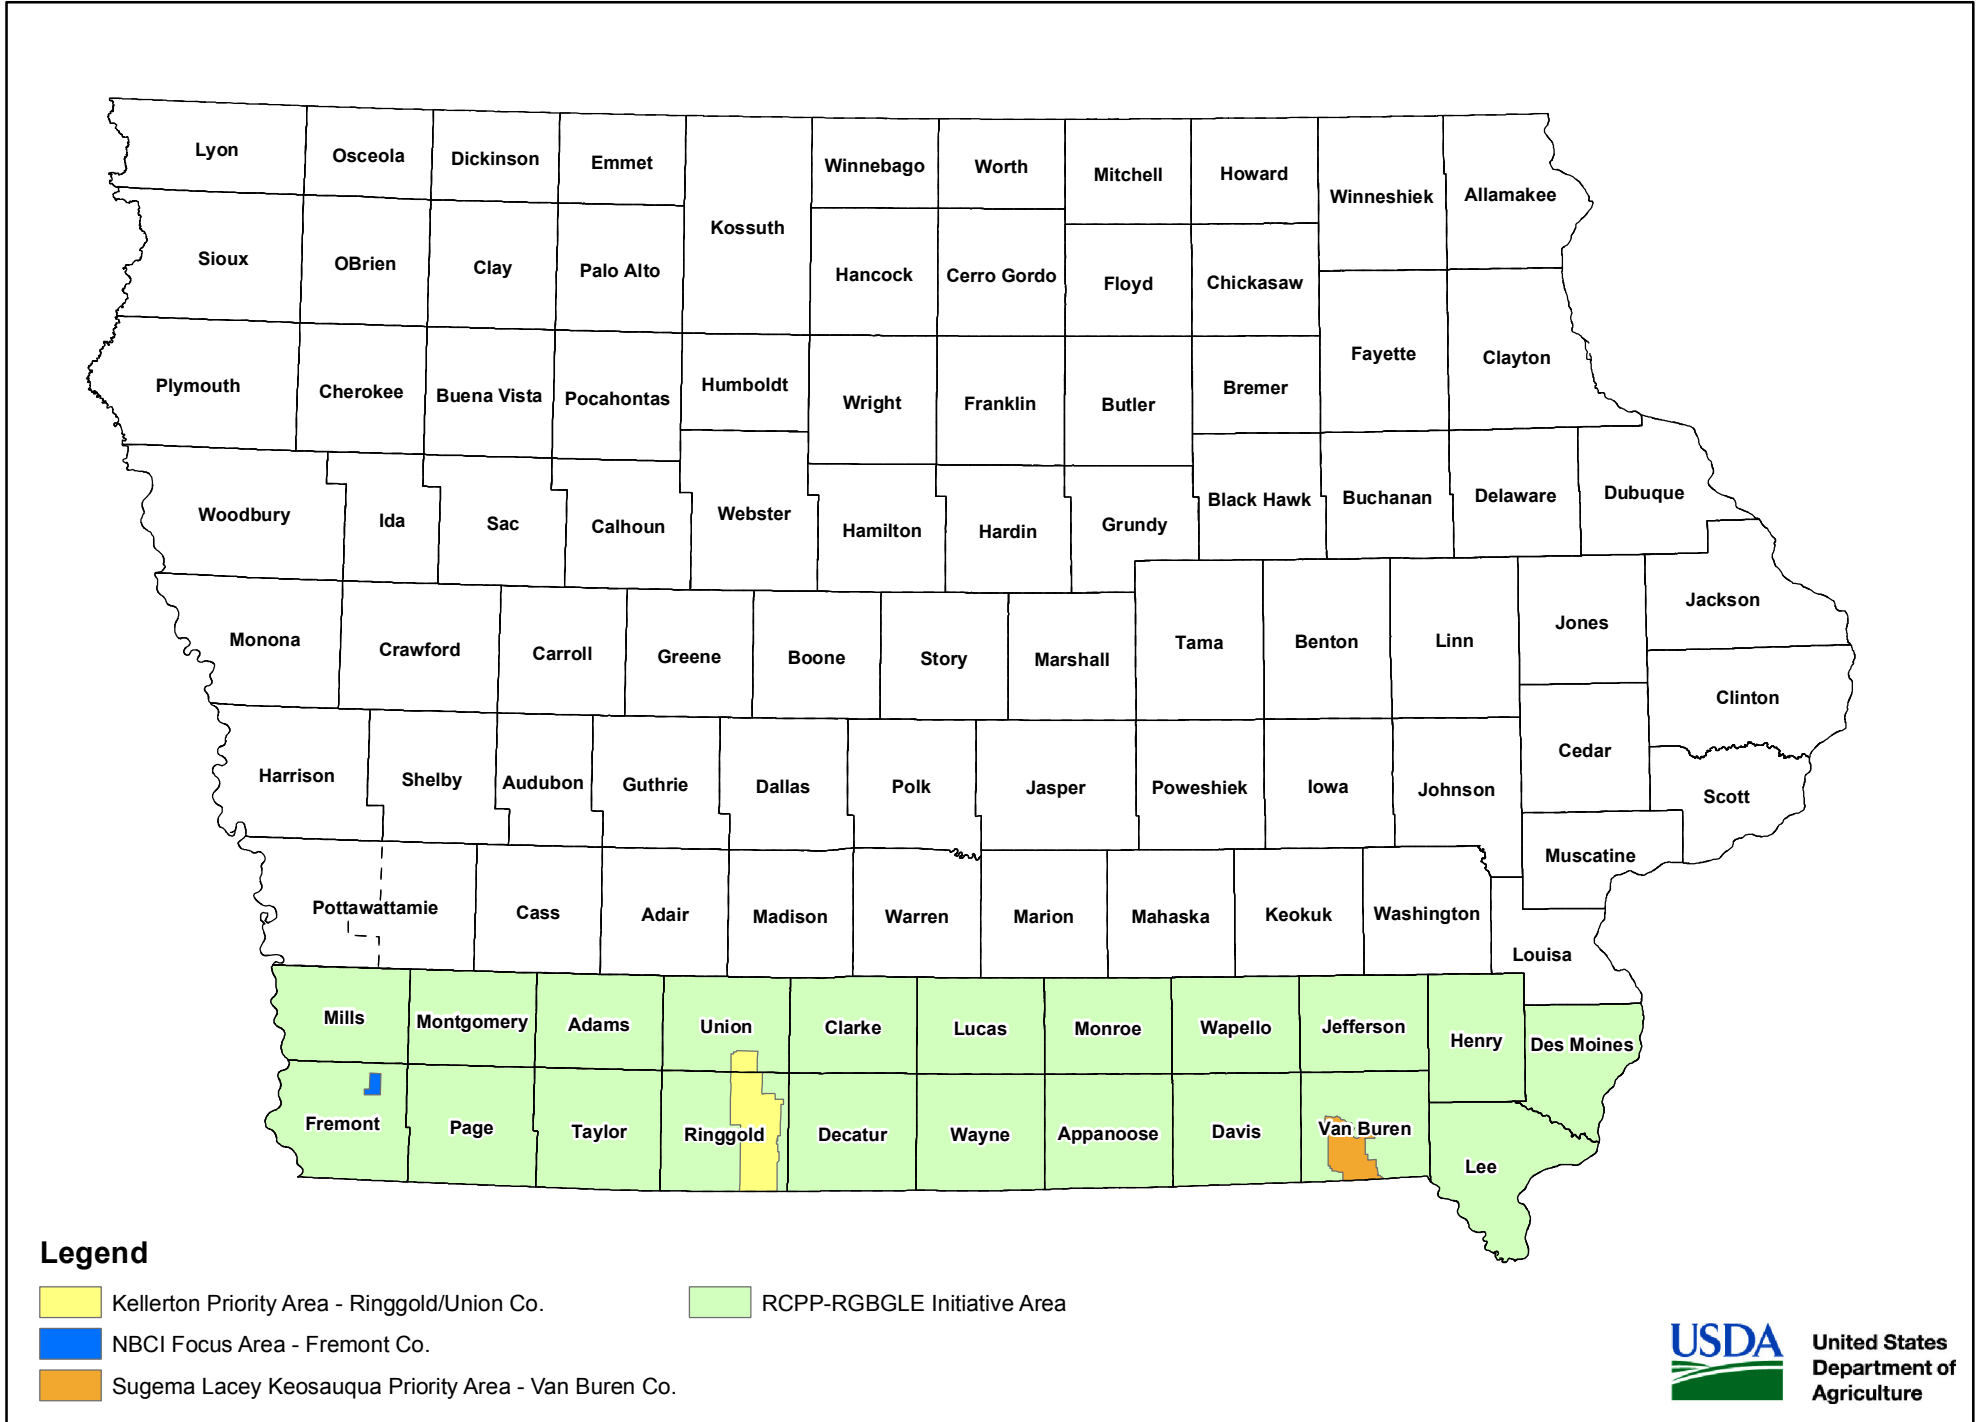

# RCPP - Regional Grassland Bird and Grazing Land Enhancement Initiative

## Kellerton Priority Area - Ringgold & Union County, Iowa

**Legend**

- Iowa - PLSS Townships
- Iowa - Section Lines
- Kellerton Priority Area - Ringgold/Union Co.

## Sugema Lacey Keosauqua Priority Area - Van Buren County, Iowa

**Legend**

- Iowa - PLSS Townships
- Iowa - Section Lines
- Sugema Lacey Keosauqua Priority Area - Van Buren Co.