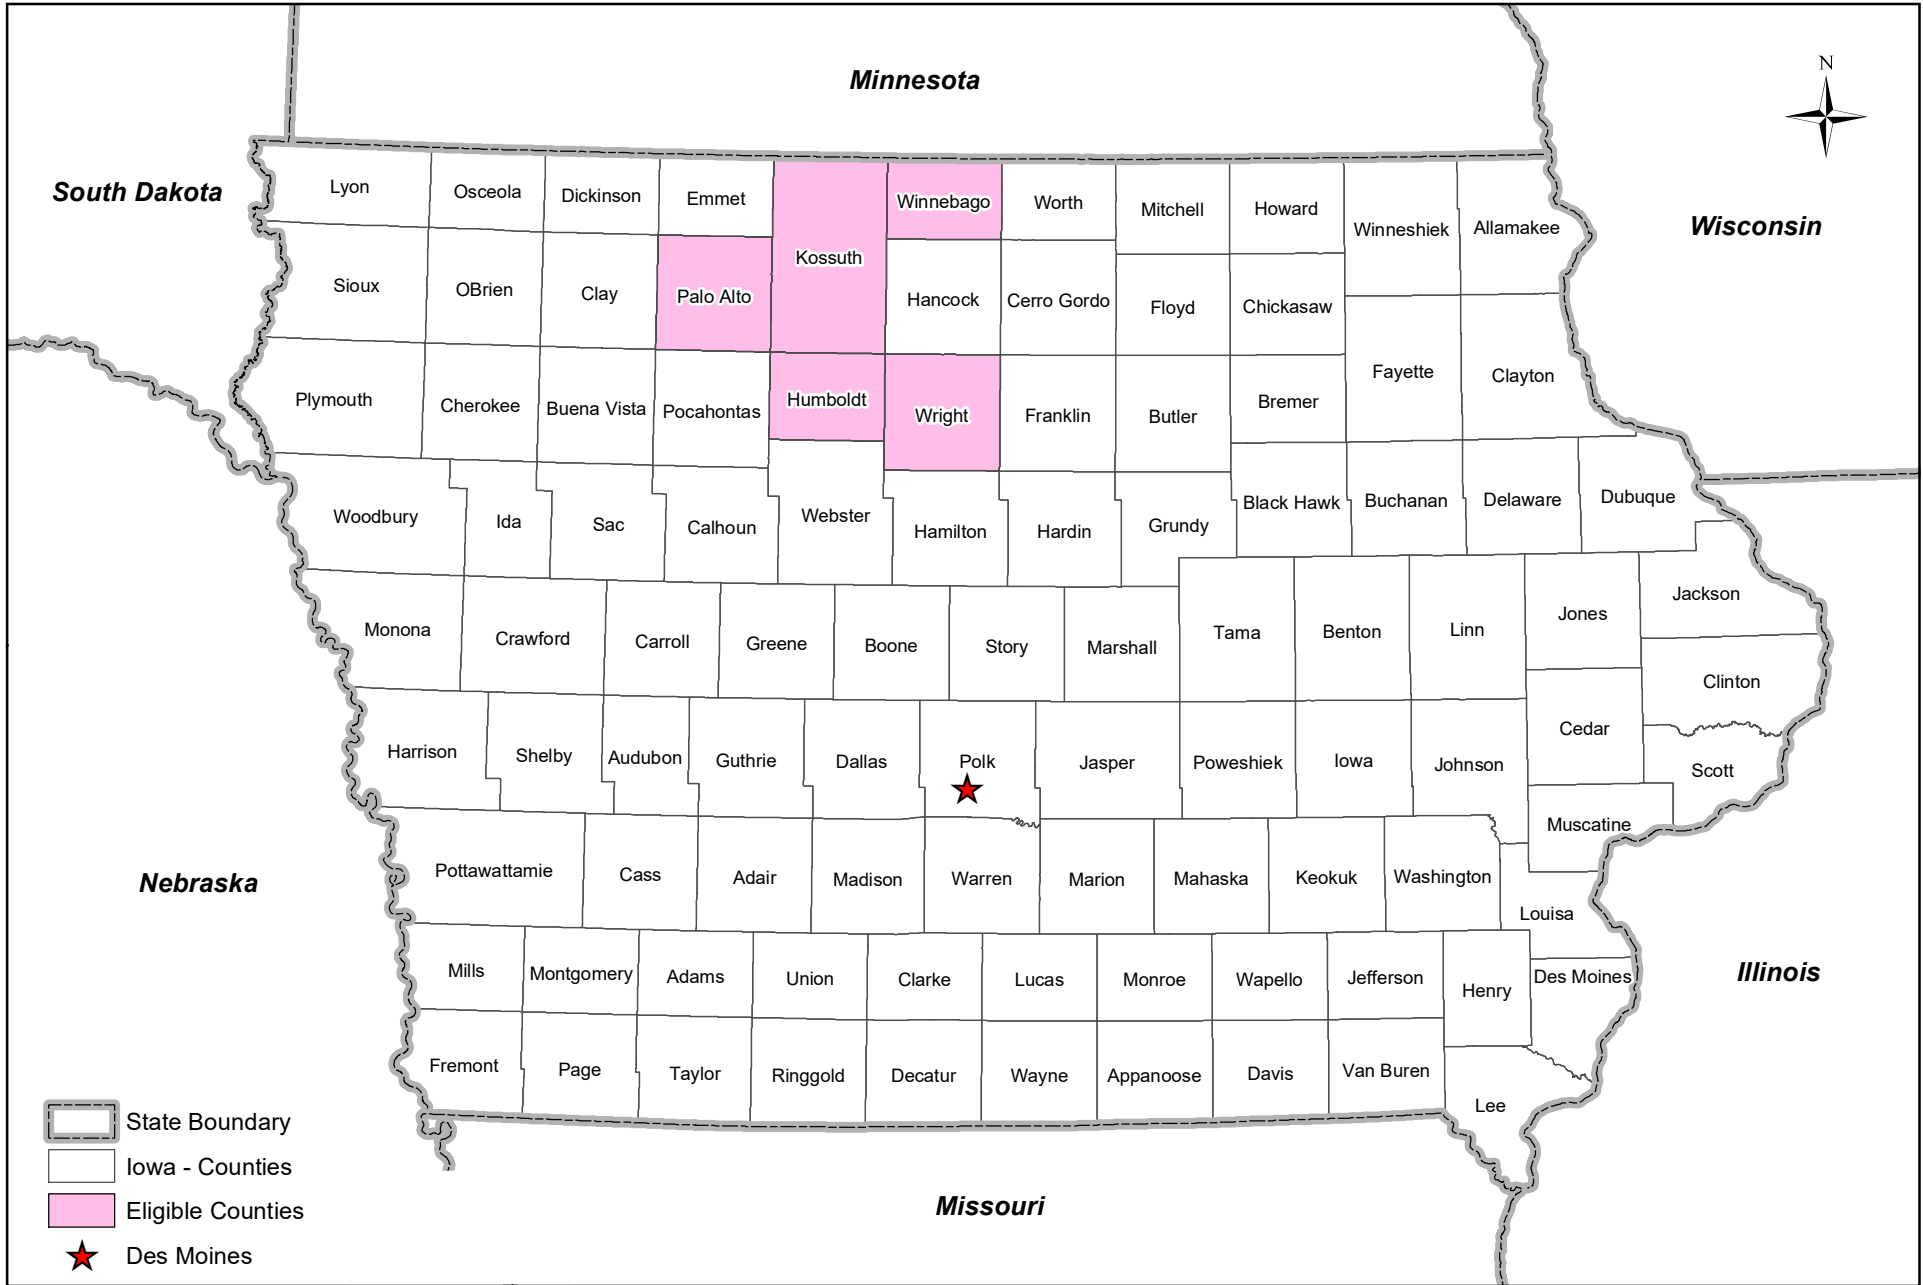

RCPG SmithfieldGro: Sustainable Grain Supply Chains

- State Boundary
- Iowa - Counties
- Eligible Counties
- Des Moines