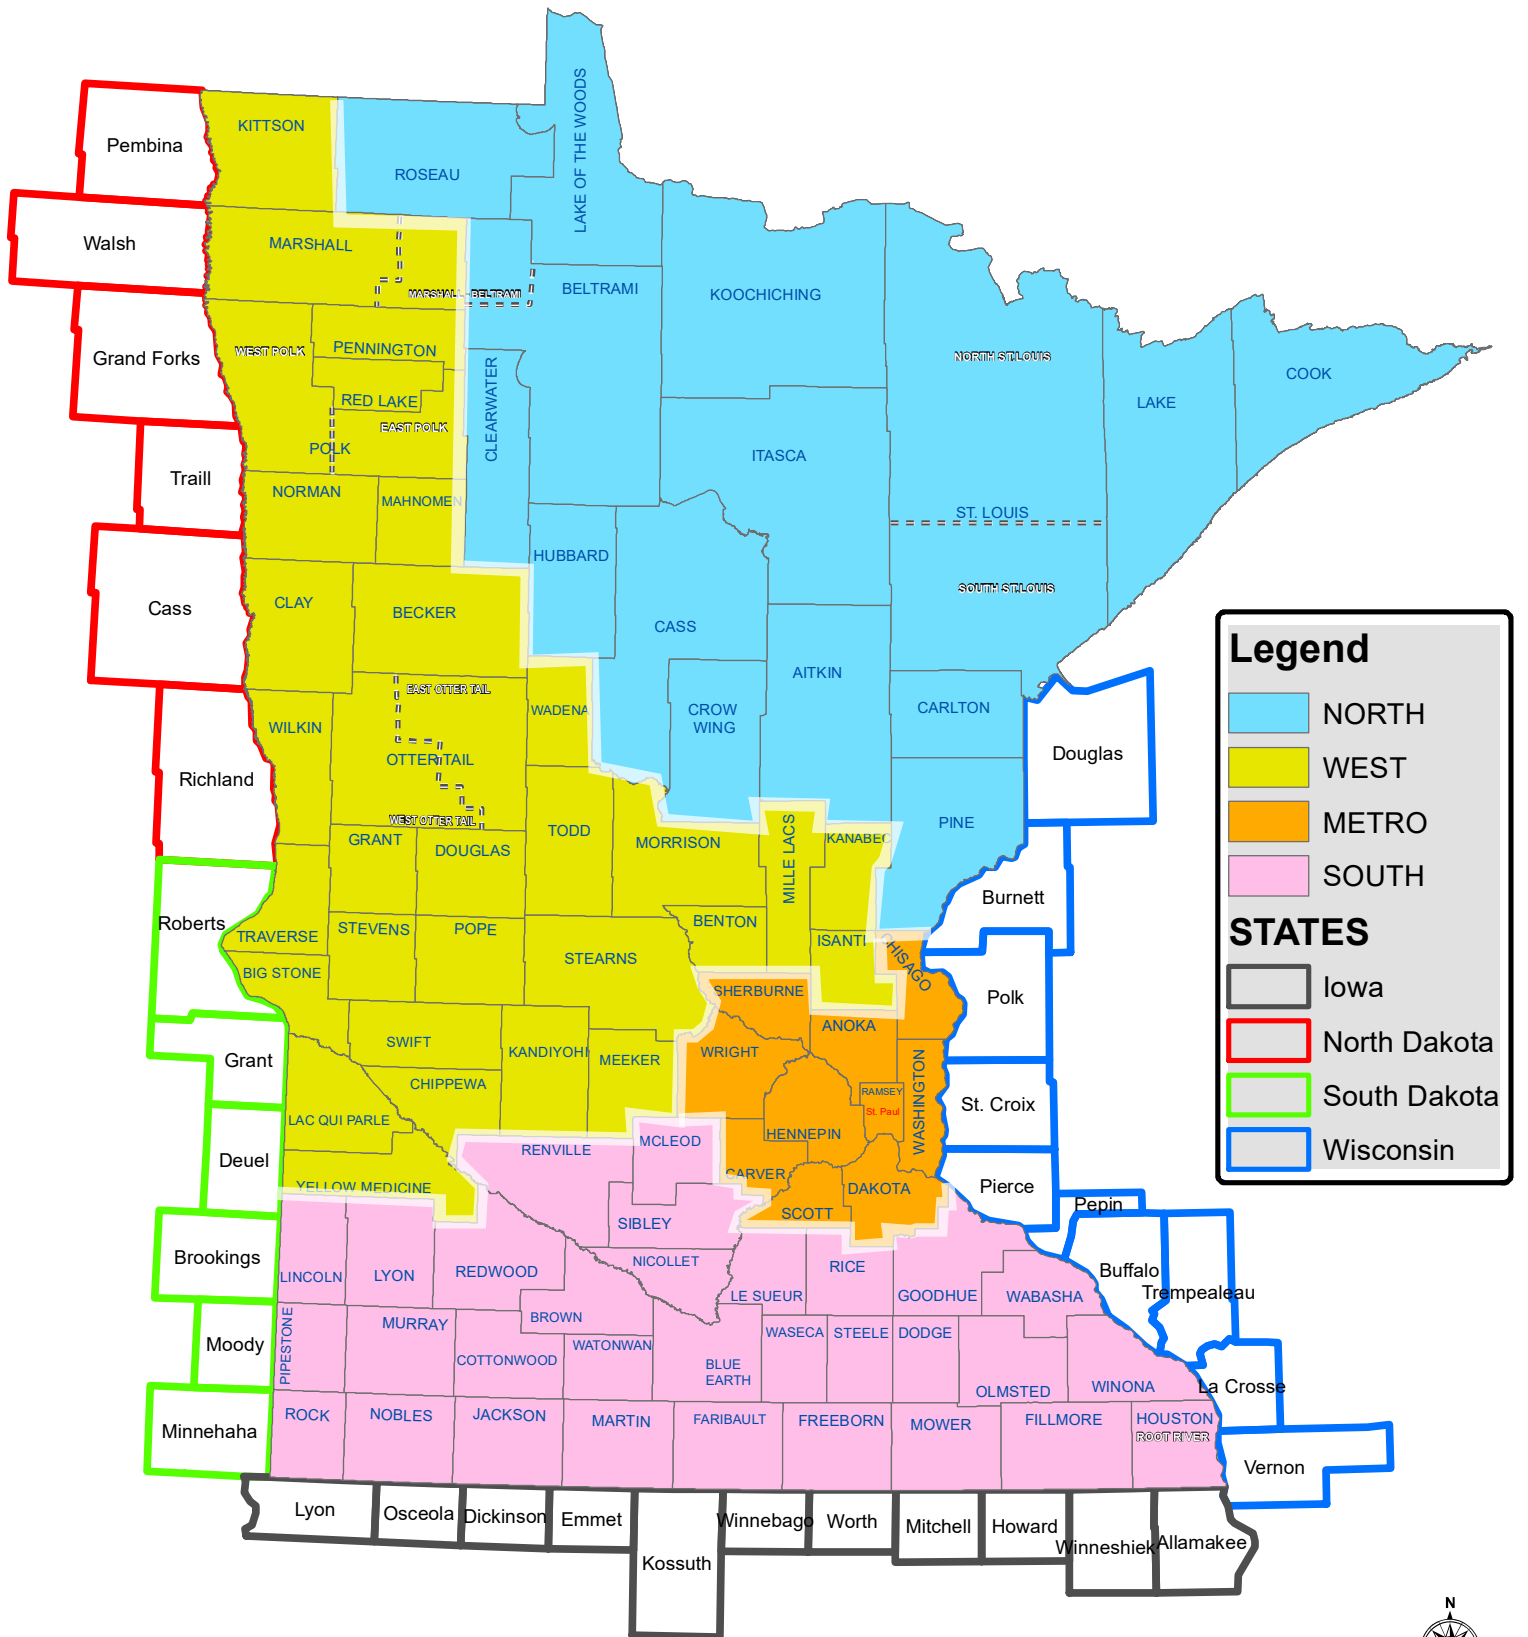

DRAFT

ACEP WRE FY2021 Minnesota AWMA DRAFT

Legend

- NORTH
- WEST
- METRO
- SOUTH

STATES

- Iowa
- North Dakota
- South Dakota
- Wisconsin